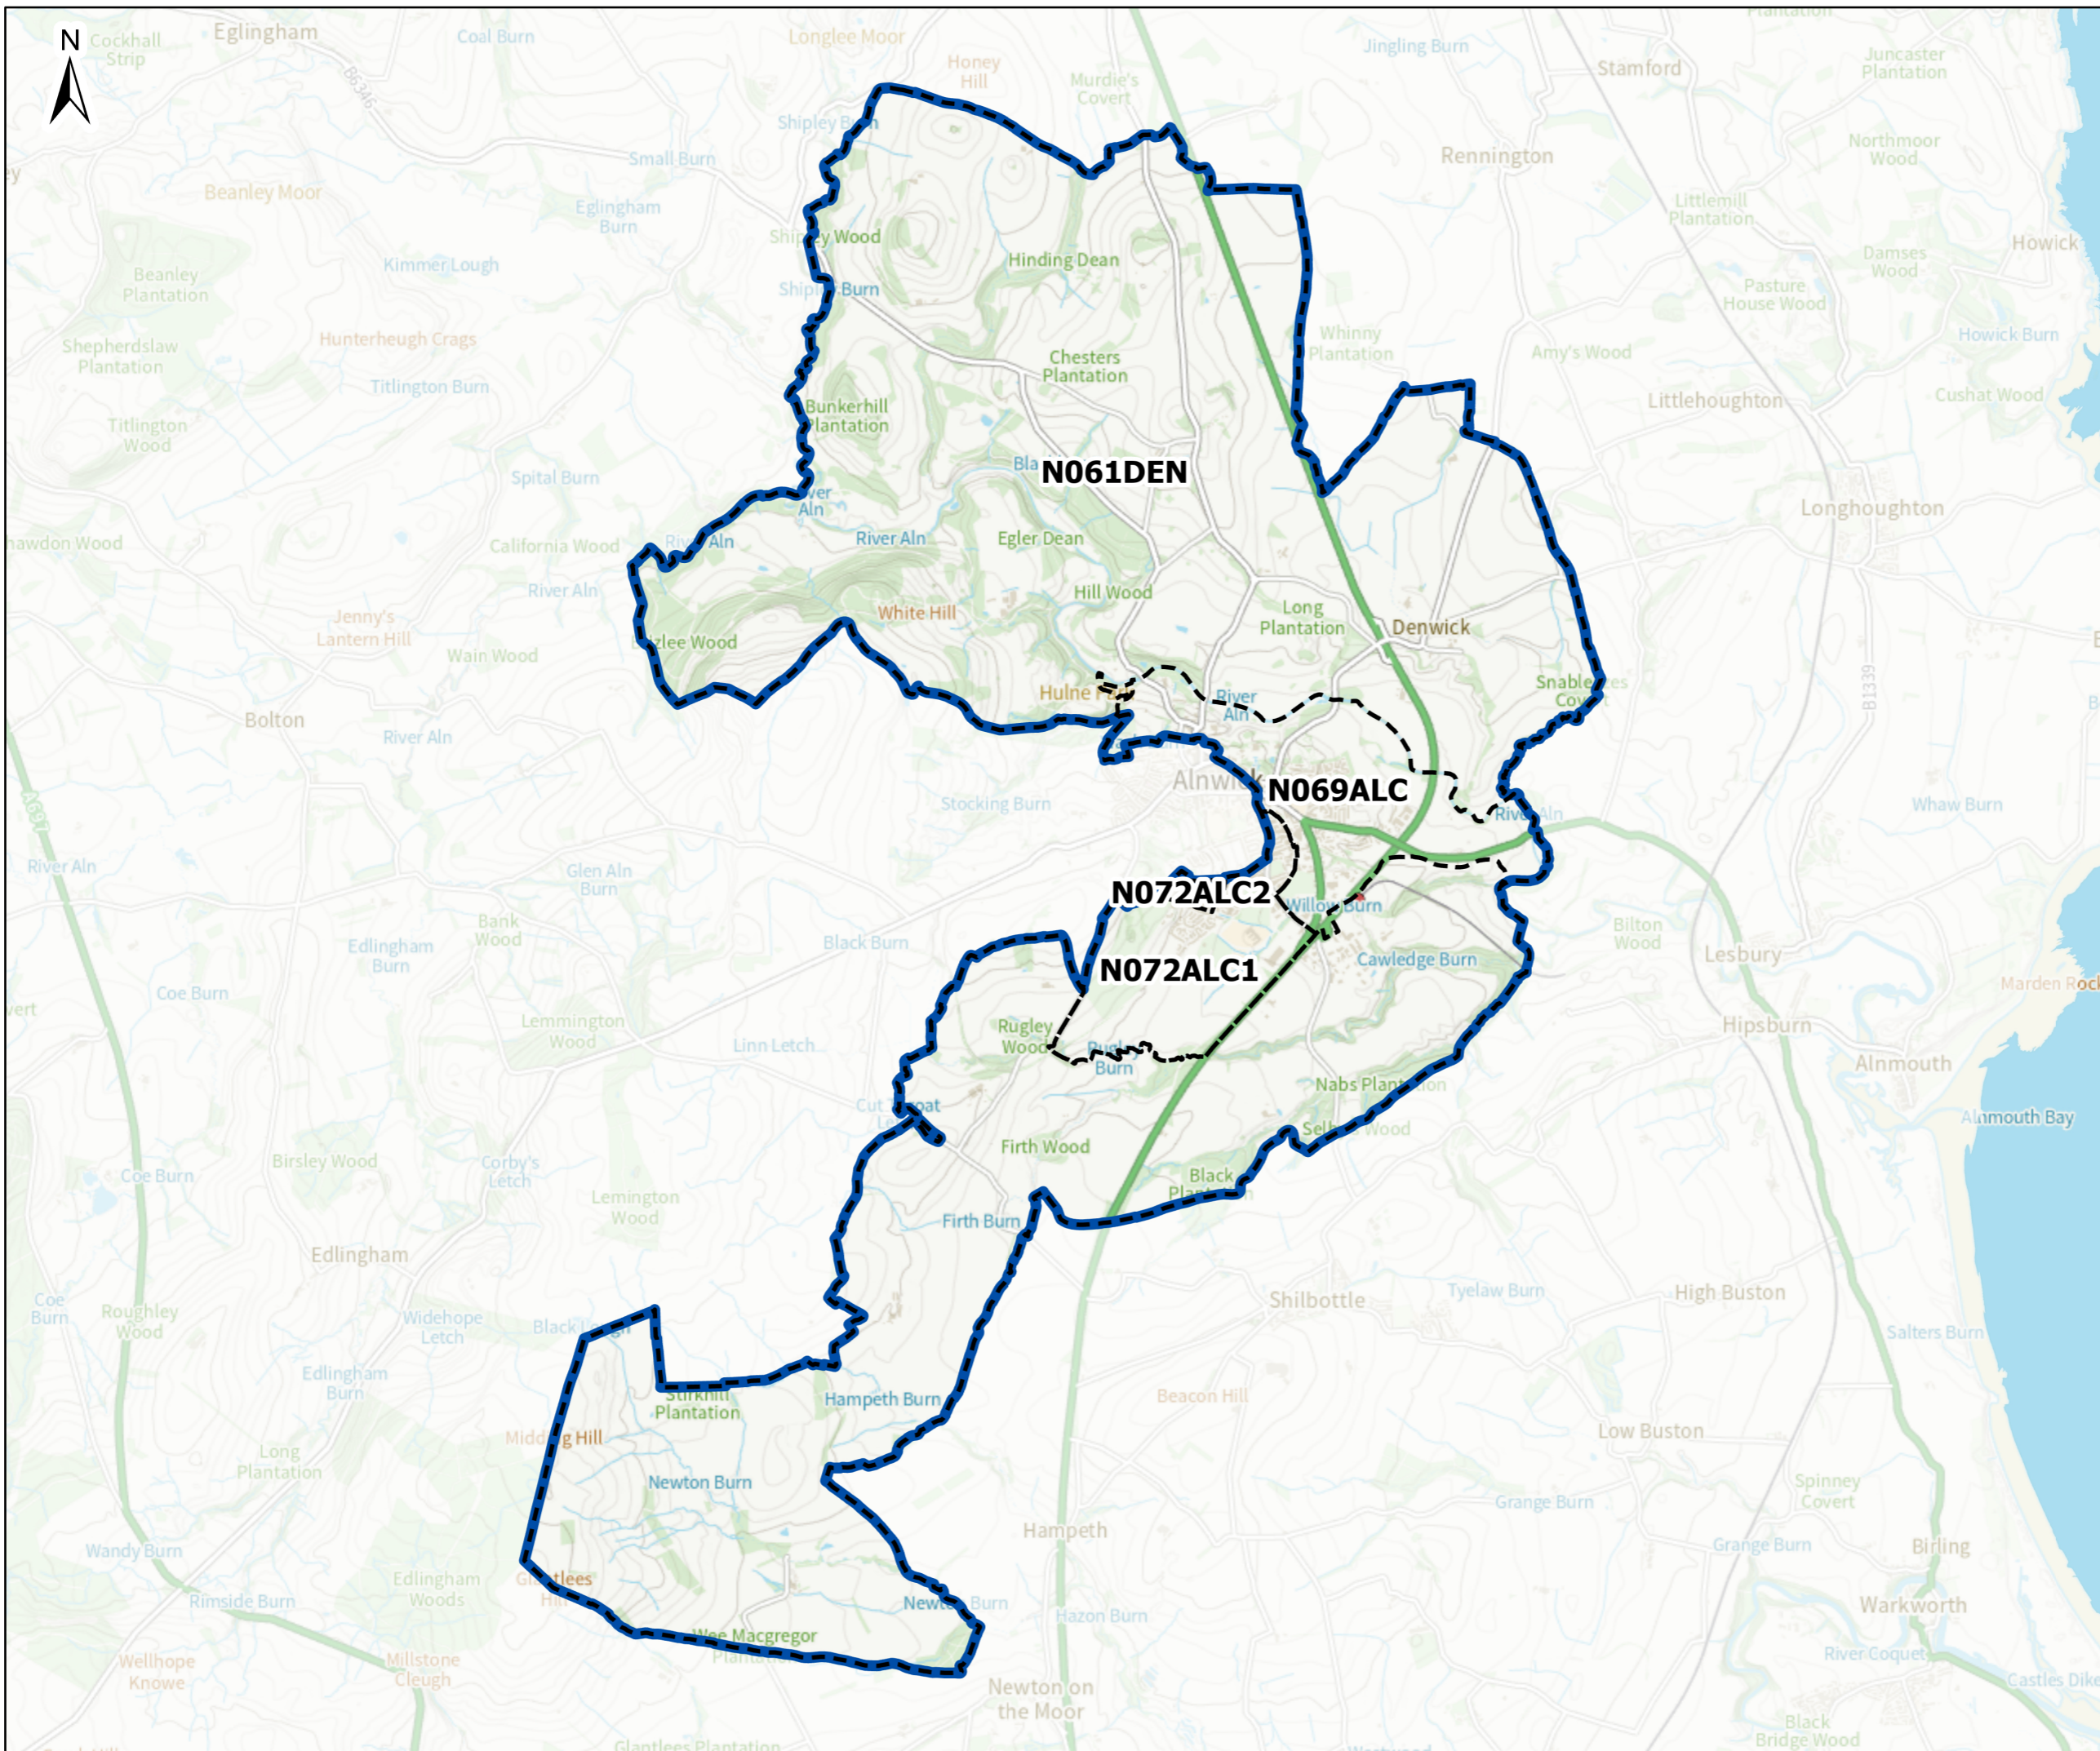

Northumberland County Council

LEGEND

-  Electoral Divisions
-  Polling Districts

© Crown Copyright and database rights 2024
OS AC0000849738. Contains public sector
information licensed under the Open
Government Licence v3.0.

Project
Northumberland County Council
Electoral Division Map

Title
Alnwick Castle

Designed / Drawn Ryan Gilchrist	Checked Lynsey Denyer
Date 07/03/25	Date 07/03/25
Sheet Size A3	Original Scale 1:53,000