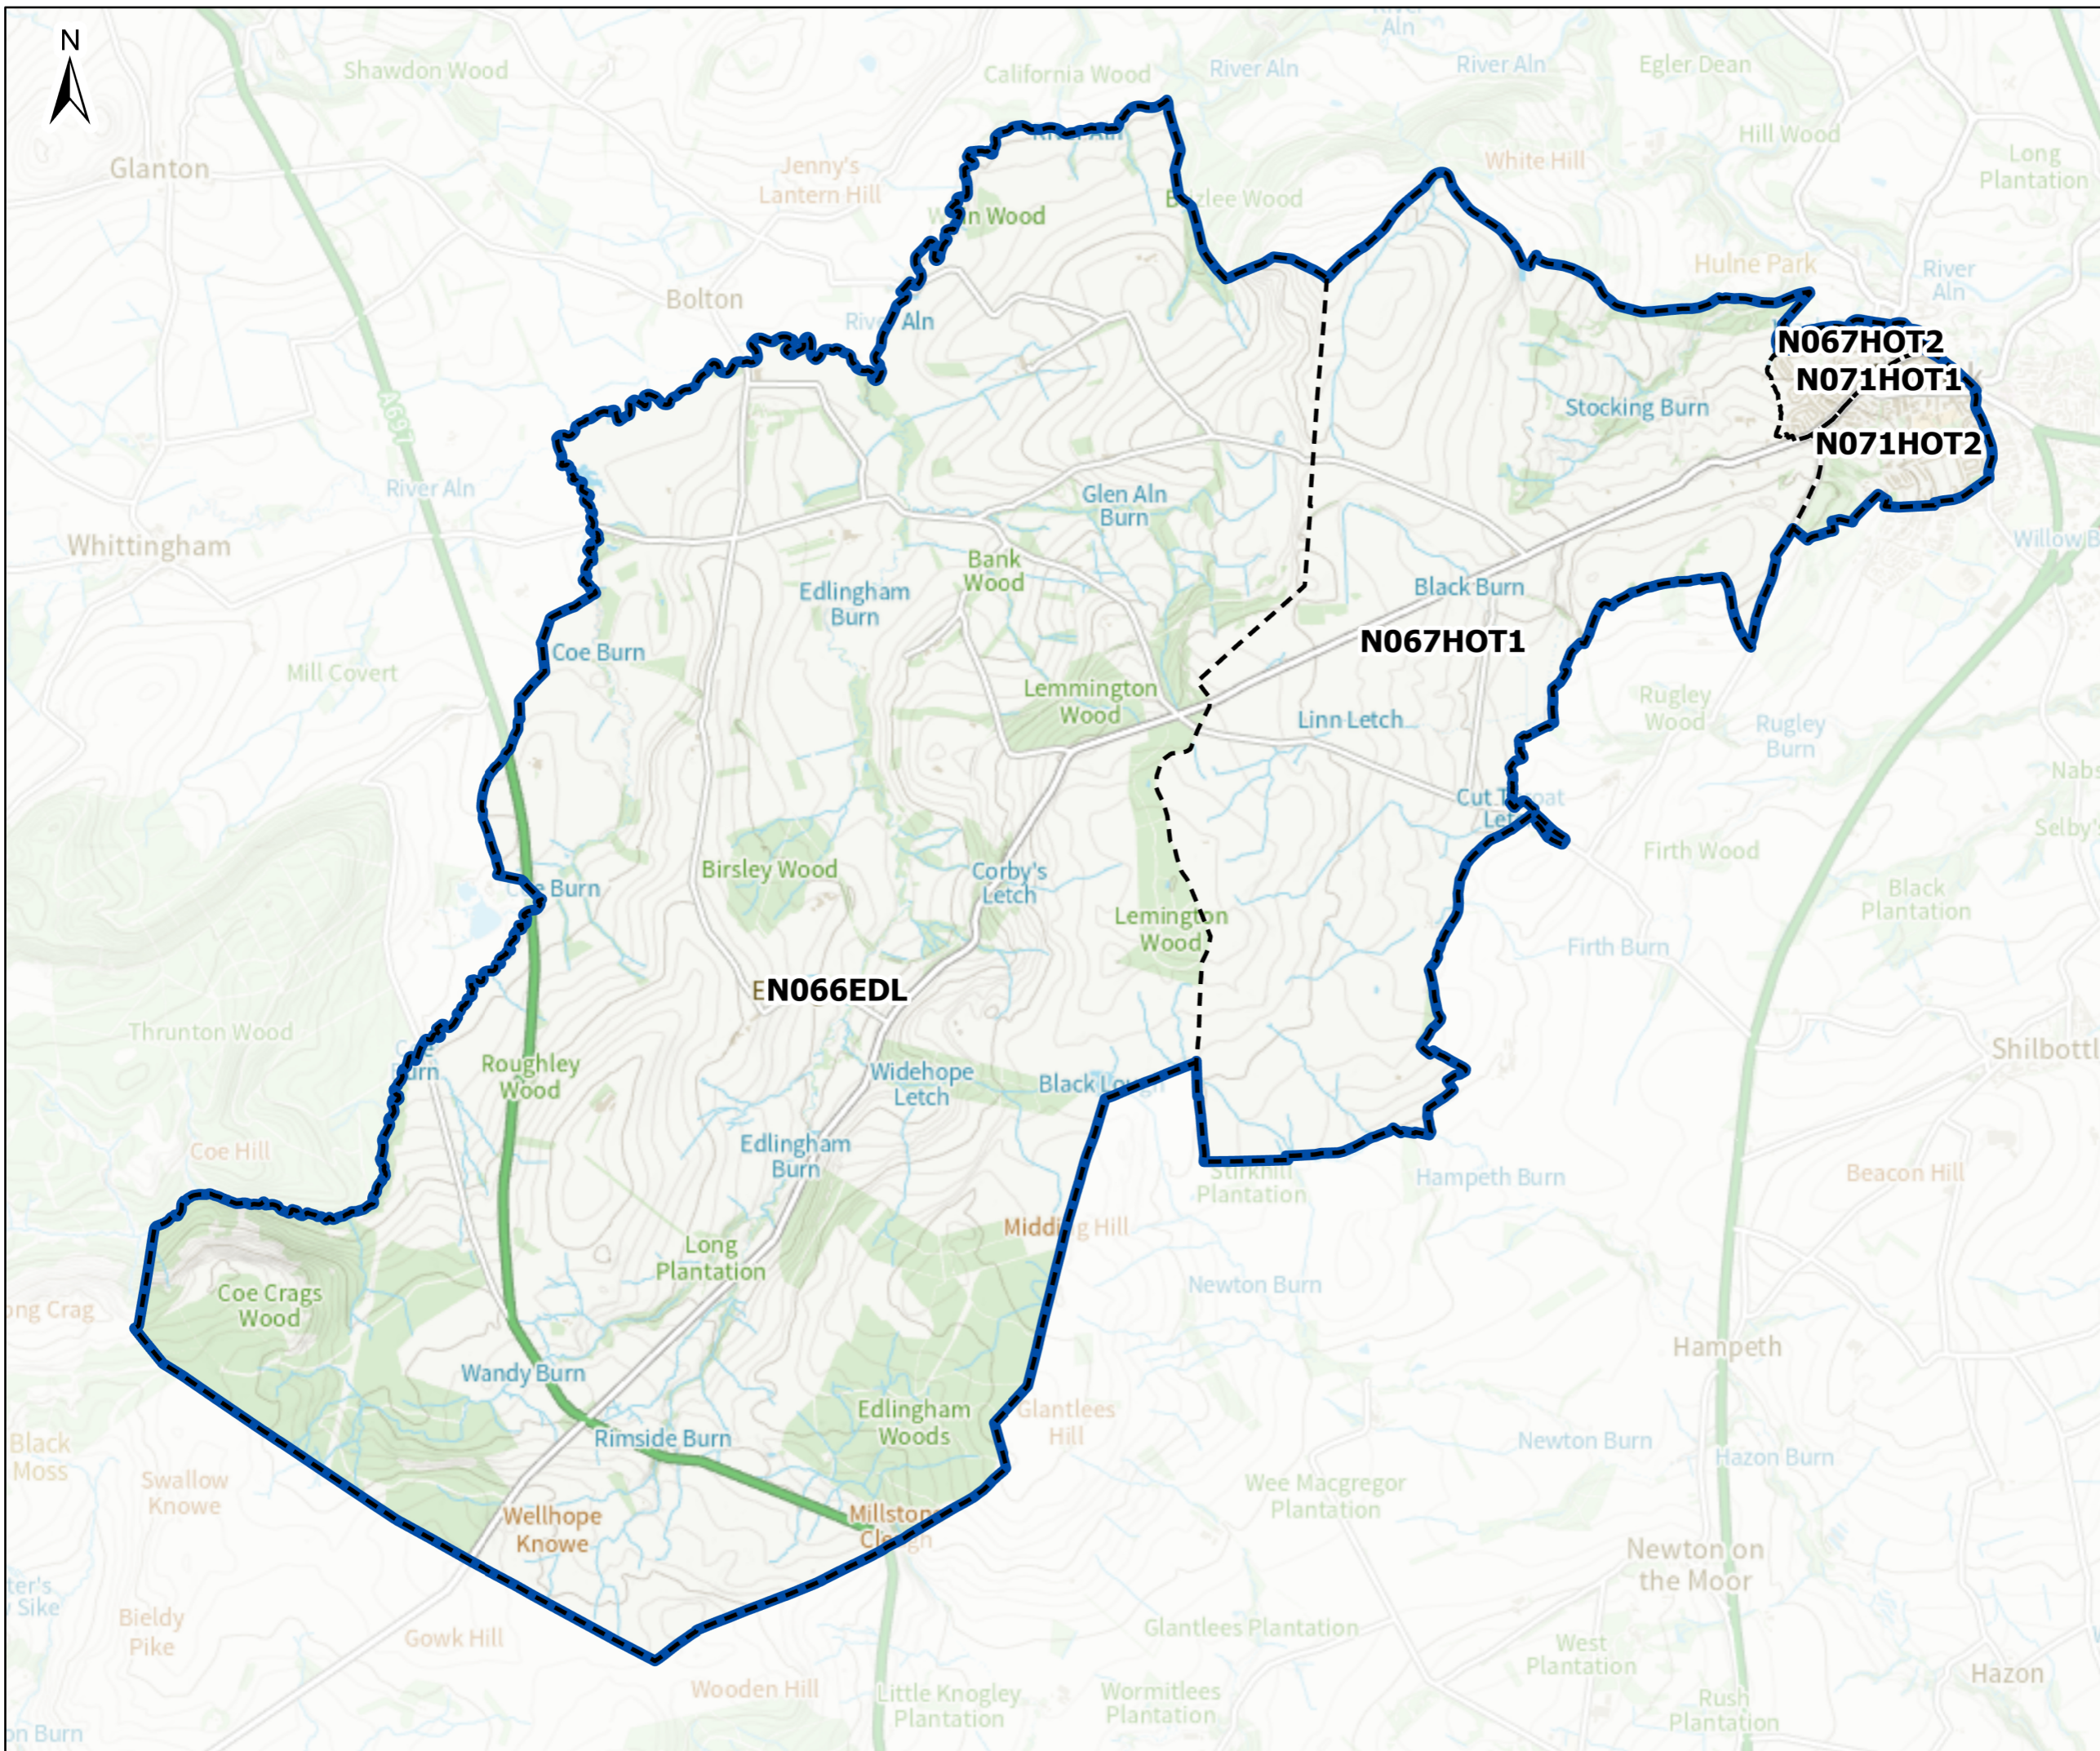

# Northumberland County Council

## LEGEND

- Electoral Divisions
- Polling Districts

© Crown Copyright and database rights 2024  
OS AC0000849738. Contains public sector  
information licensed under the Open  
Government Licence v3.0.

Project  
Northumberland County Council  
Electoral Division Map

Title  
Alnwick Hotspur

Designed / Drawn Ryan Gilchrist	Checked Lydney Denyer	
Date 07/03/25	Date 07/03/25	
Sheet Size A3	Original Scale 1:41,000	