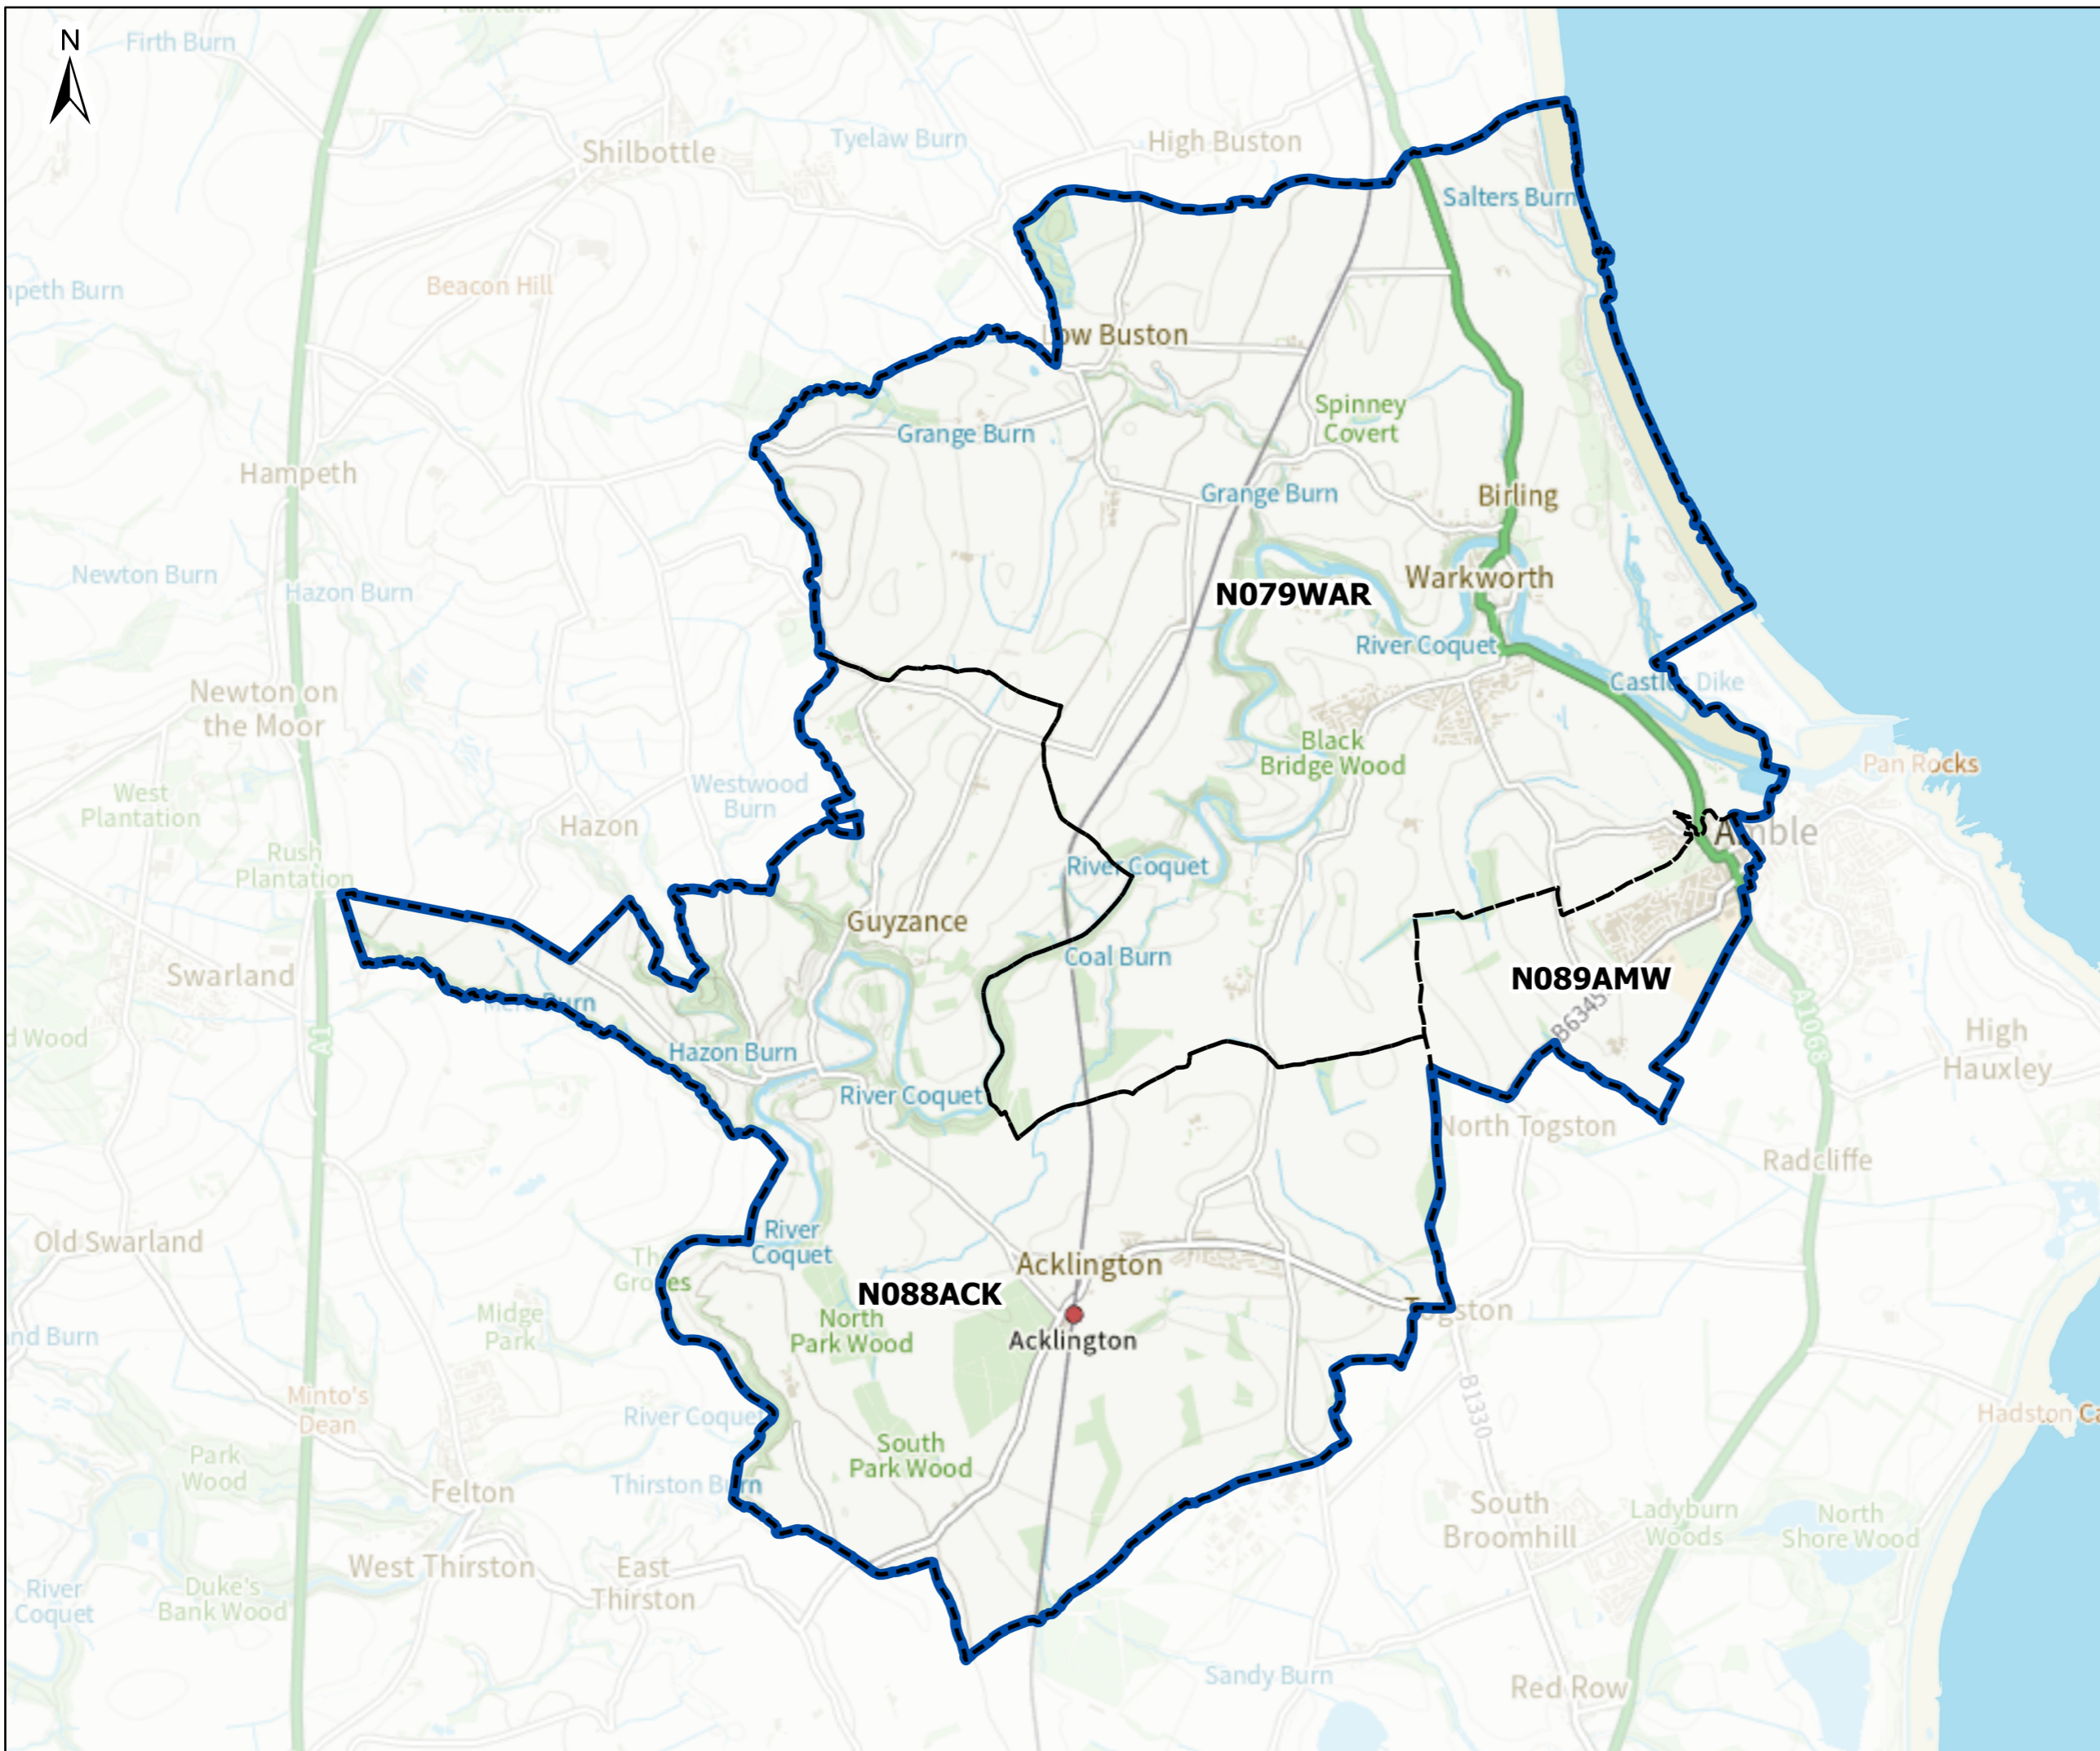

Northumberland County Council

LEGEND

-  Electoral Divisions
-  Polling Districts

© Crown Copyright and database rights 2024
 OS AC0000849738. Contains public sector
 information licensed under the Open
 Government Licence v3.0.

Project
 Northumberland County Council
 Electoral Division Map

Title
 Amble West with Warkworth

Designed / Drawn Ryan Gilchrist	Checked Lynsey Denyer	
Date 07/03/25	Date 07/03/25	
Sheet Size A3	Original Scale 1:38,000	