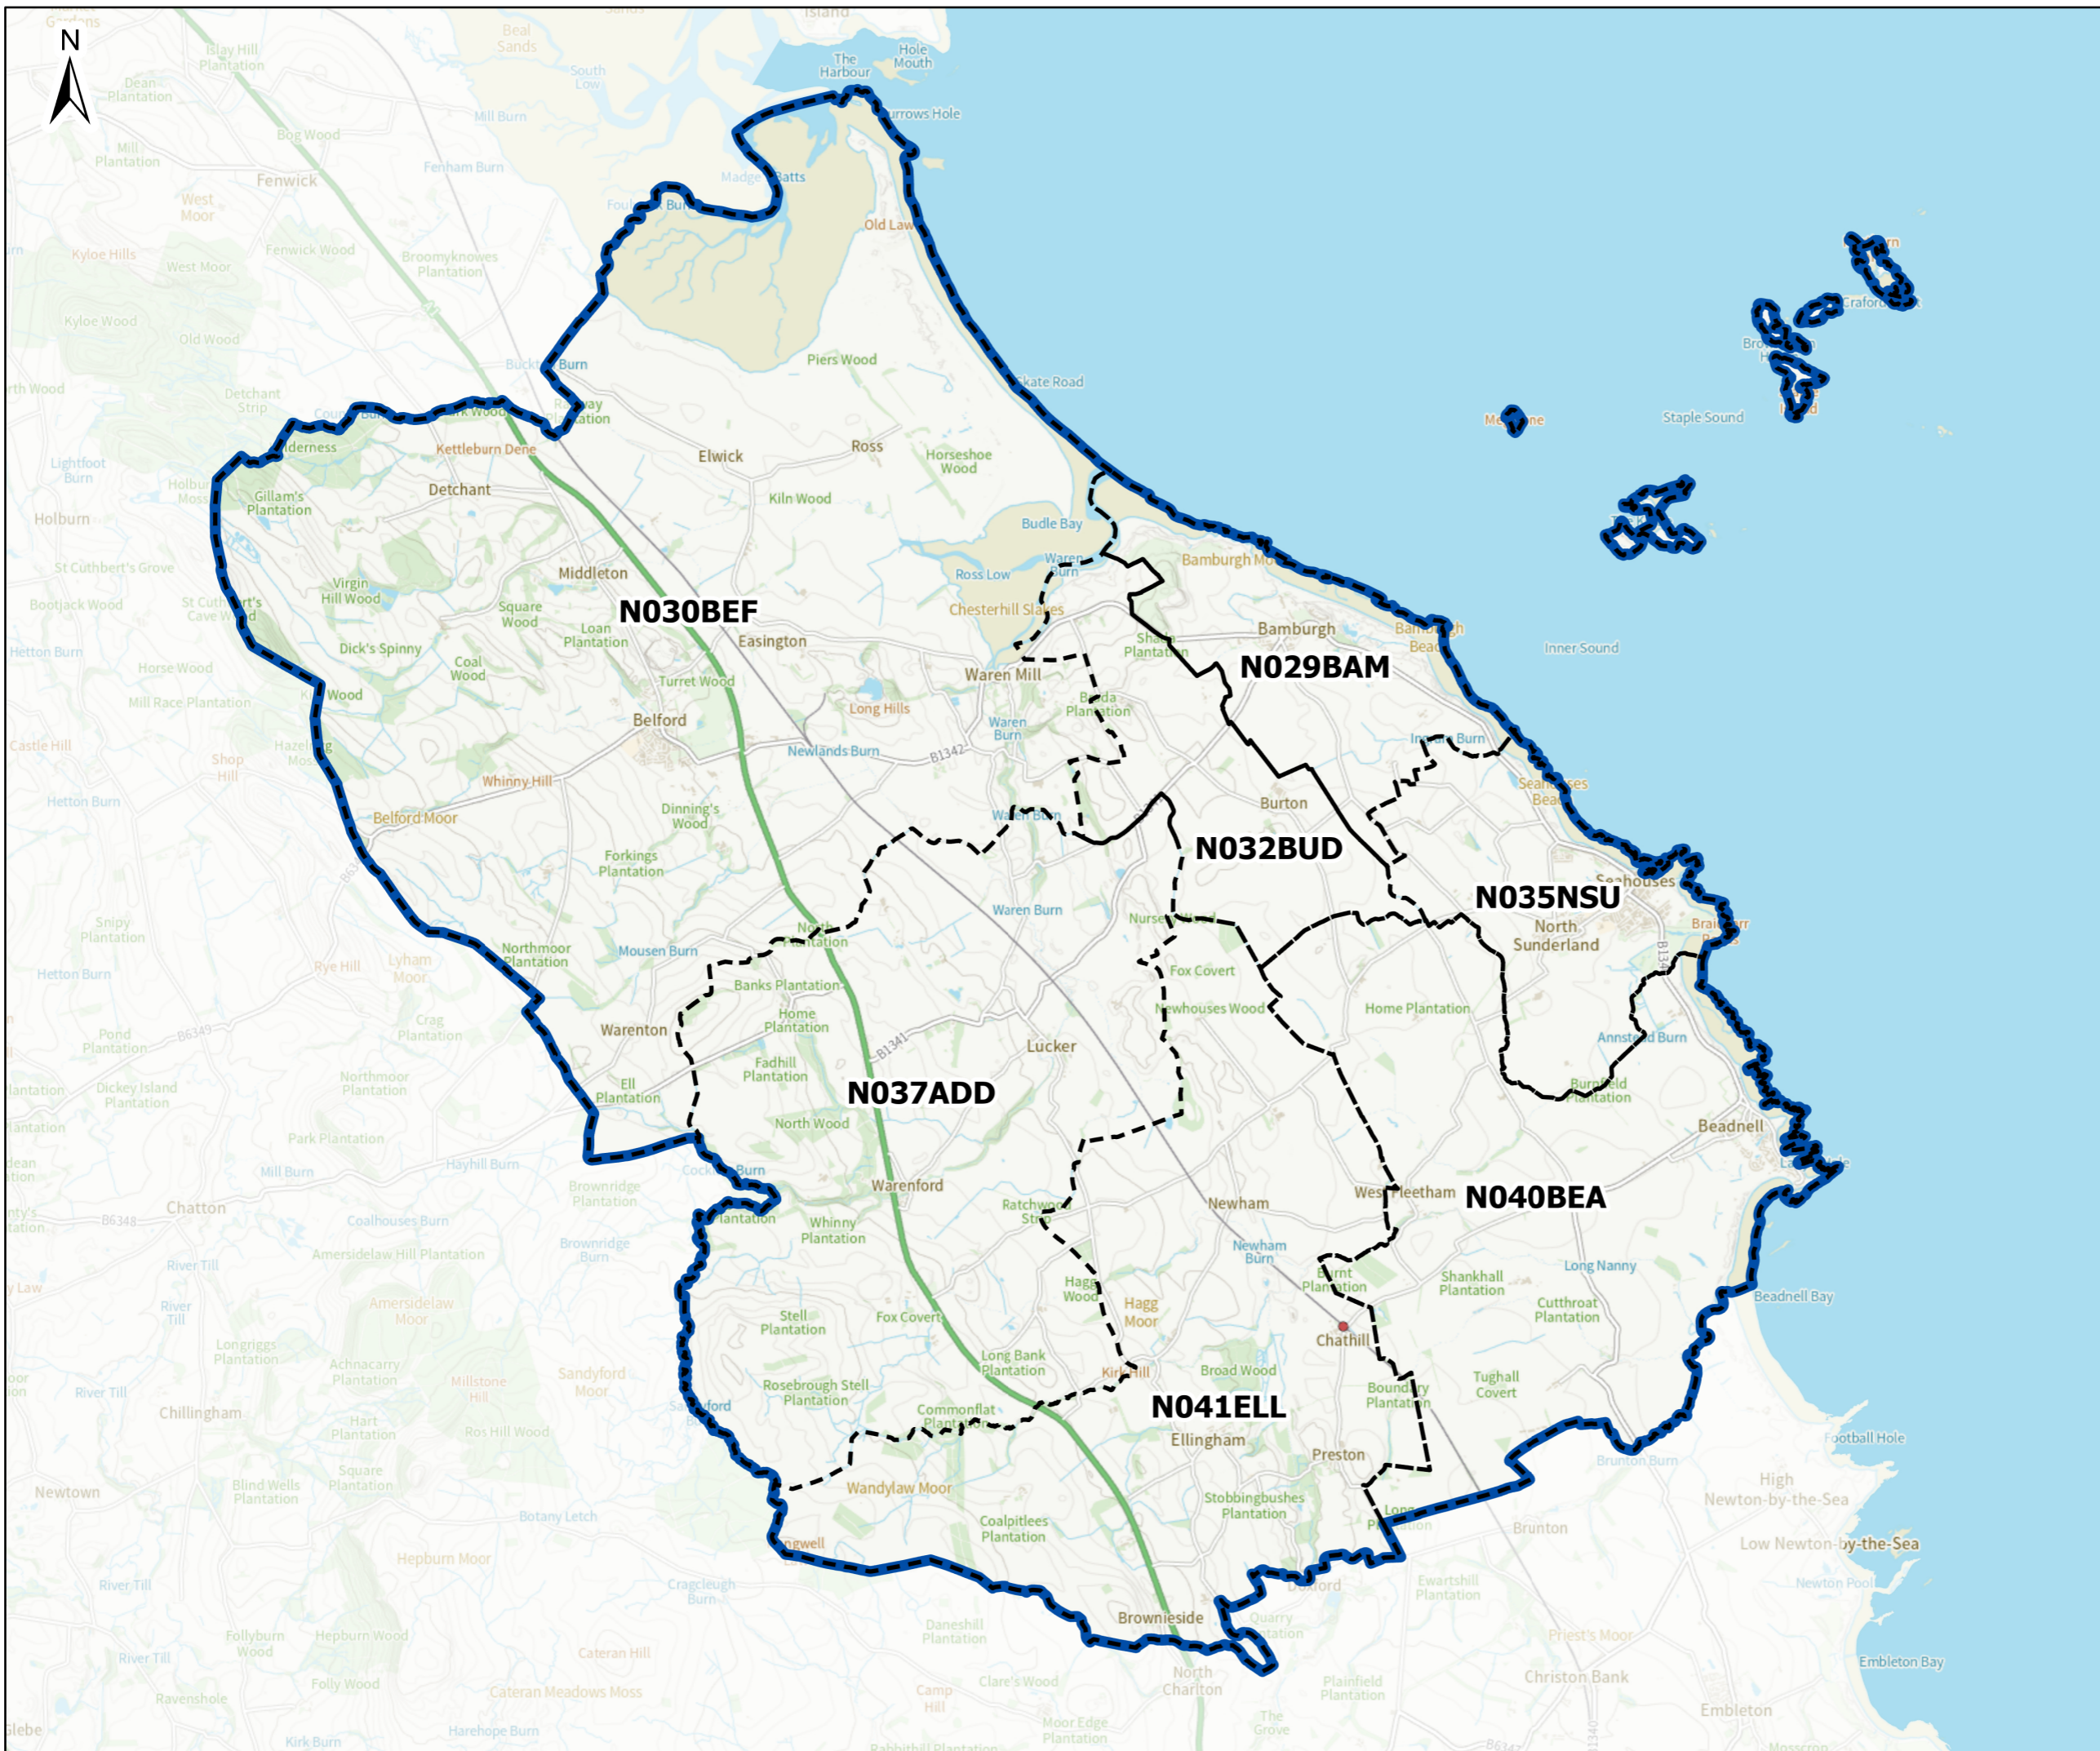

Northumberland County Council

LEGEND

- Electoral Divisions
- Polling Districts

© Crown Copyright and database rights 2024
OS AC0000849738. Contains public sector
information licensed under the Open
Government Licence v3.0.

Project
**Northumberland County Council
Electoral Division Map**

Title
Bambergh

Designed / Drawn Ryan Gilchrist	Checked Lydney Denyer	
Date 07/03/25	Date 07/03/25	
Sheet Size A3	Original Scale 1:70,000	