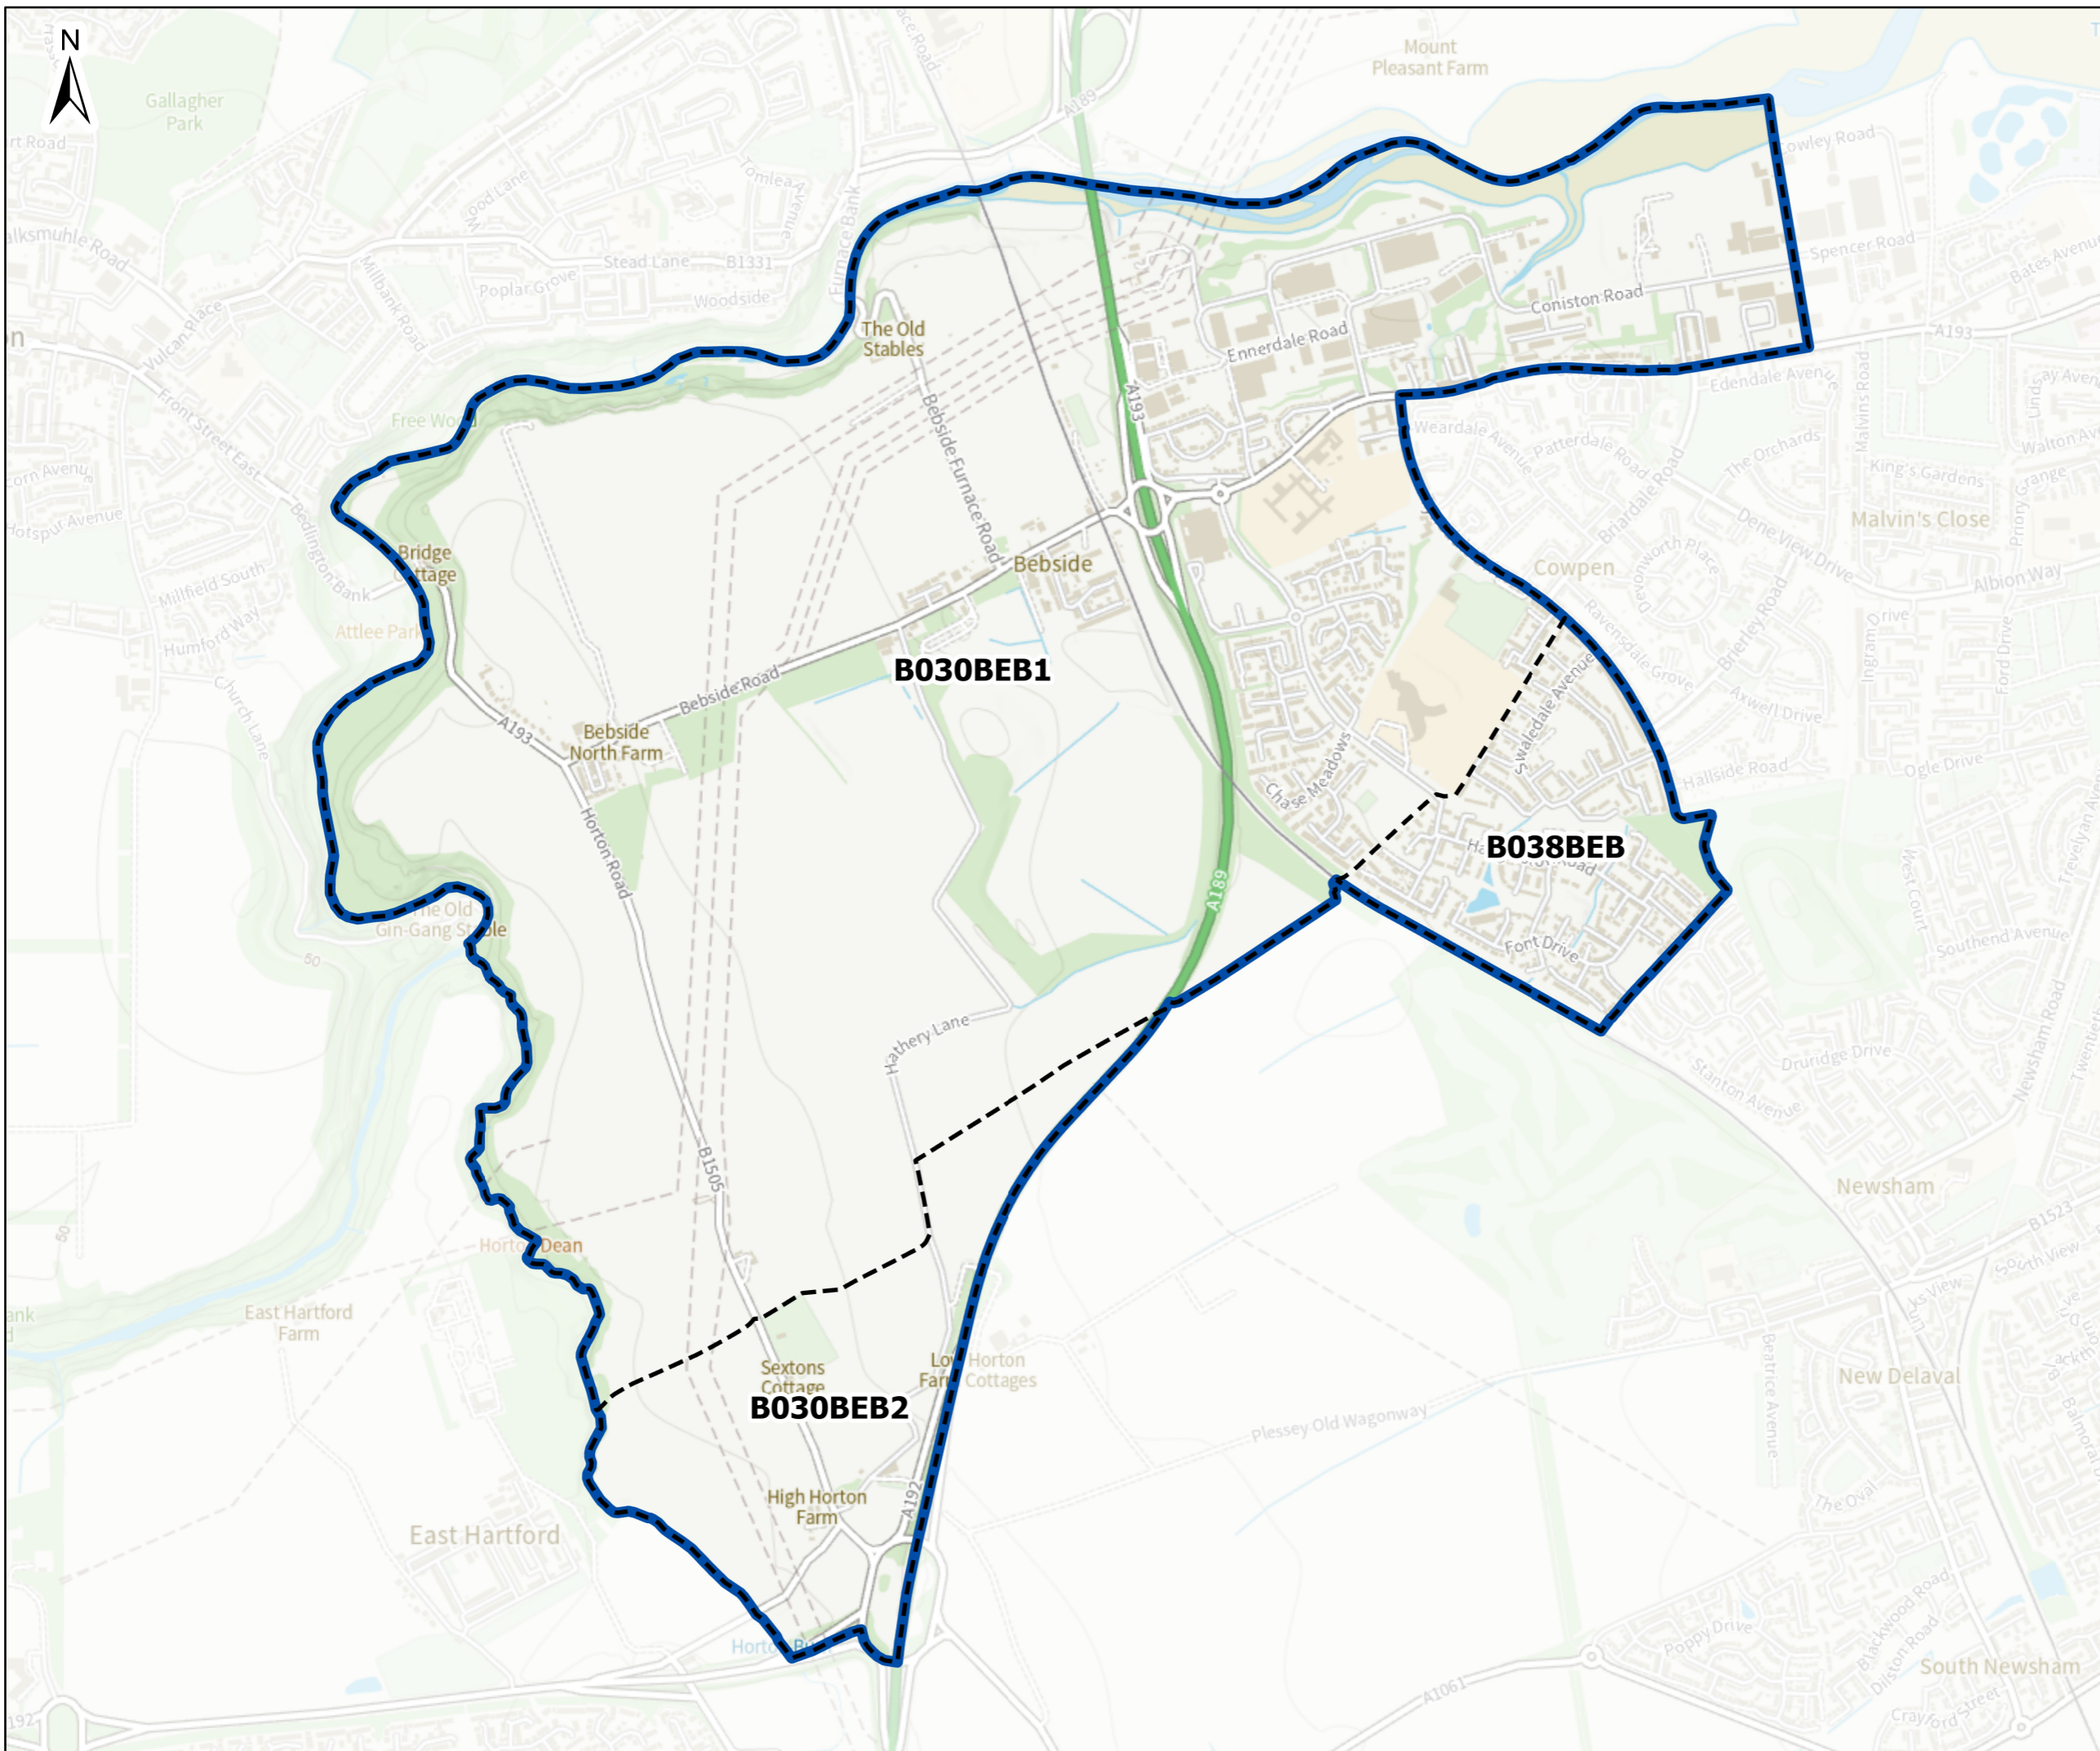

Northumberland County Council

LEGEND

- Electoral Divisions
- Polling Districts

© Crown Copyright and database rights 2024
OS AC0000849738. Contains public sector
information licensed under the Open
Government Licence v3.0.

Project
Northumberland County Council
Electoral Division Map

Title
Beaside & Kitty Brewster

Designed / Drawn Ryan Gilchrist	Checked Lynsey Denyer
Date 07/03/25	Date 07/03/25
Sheet Size A3	Original Scale 1:14,000