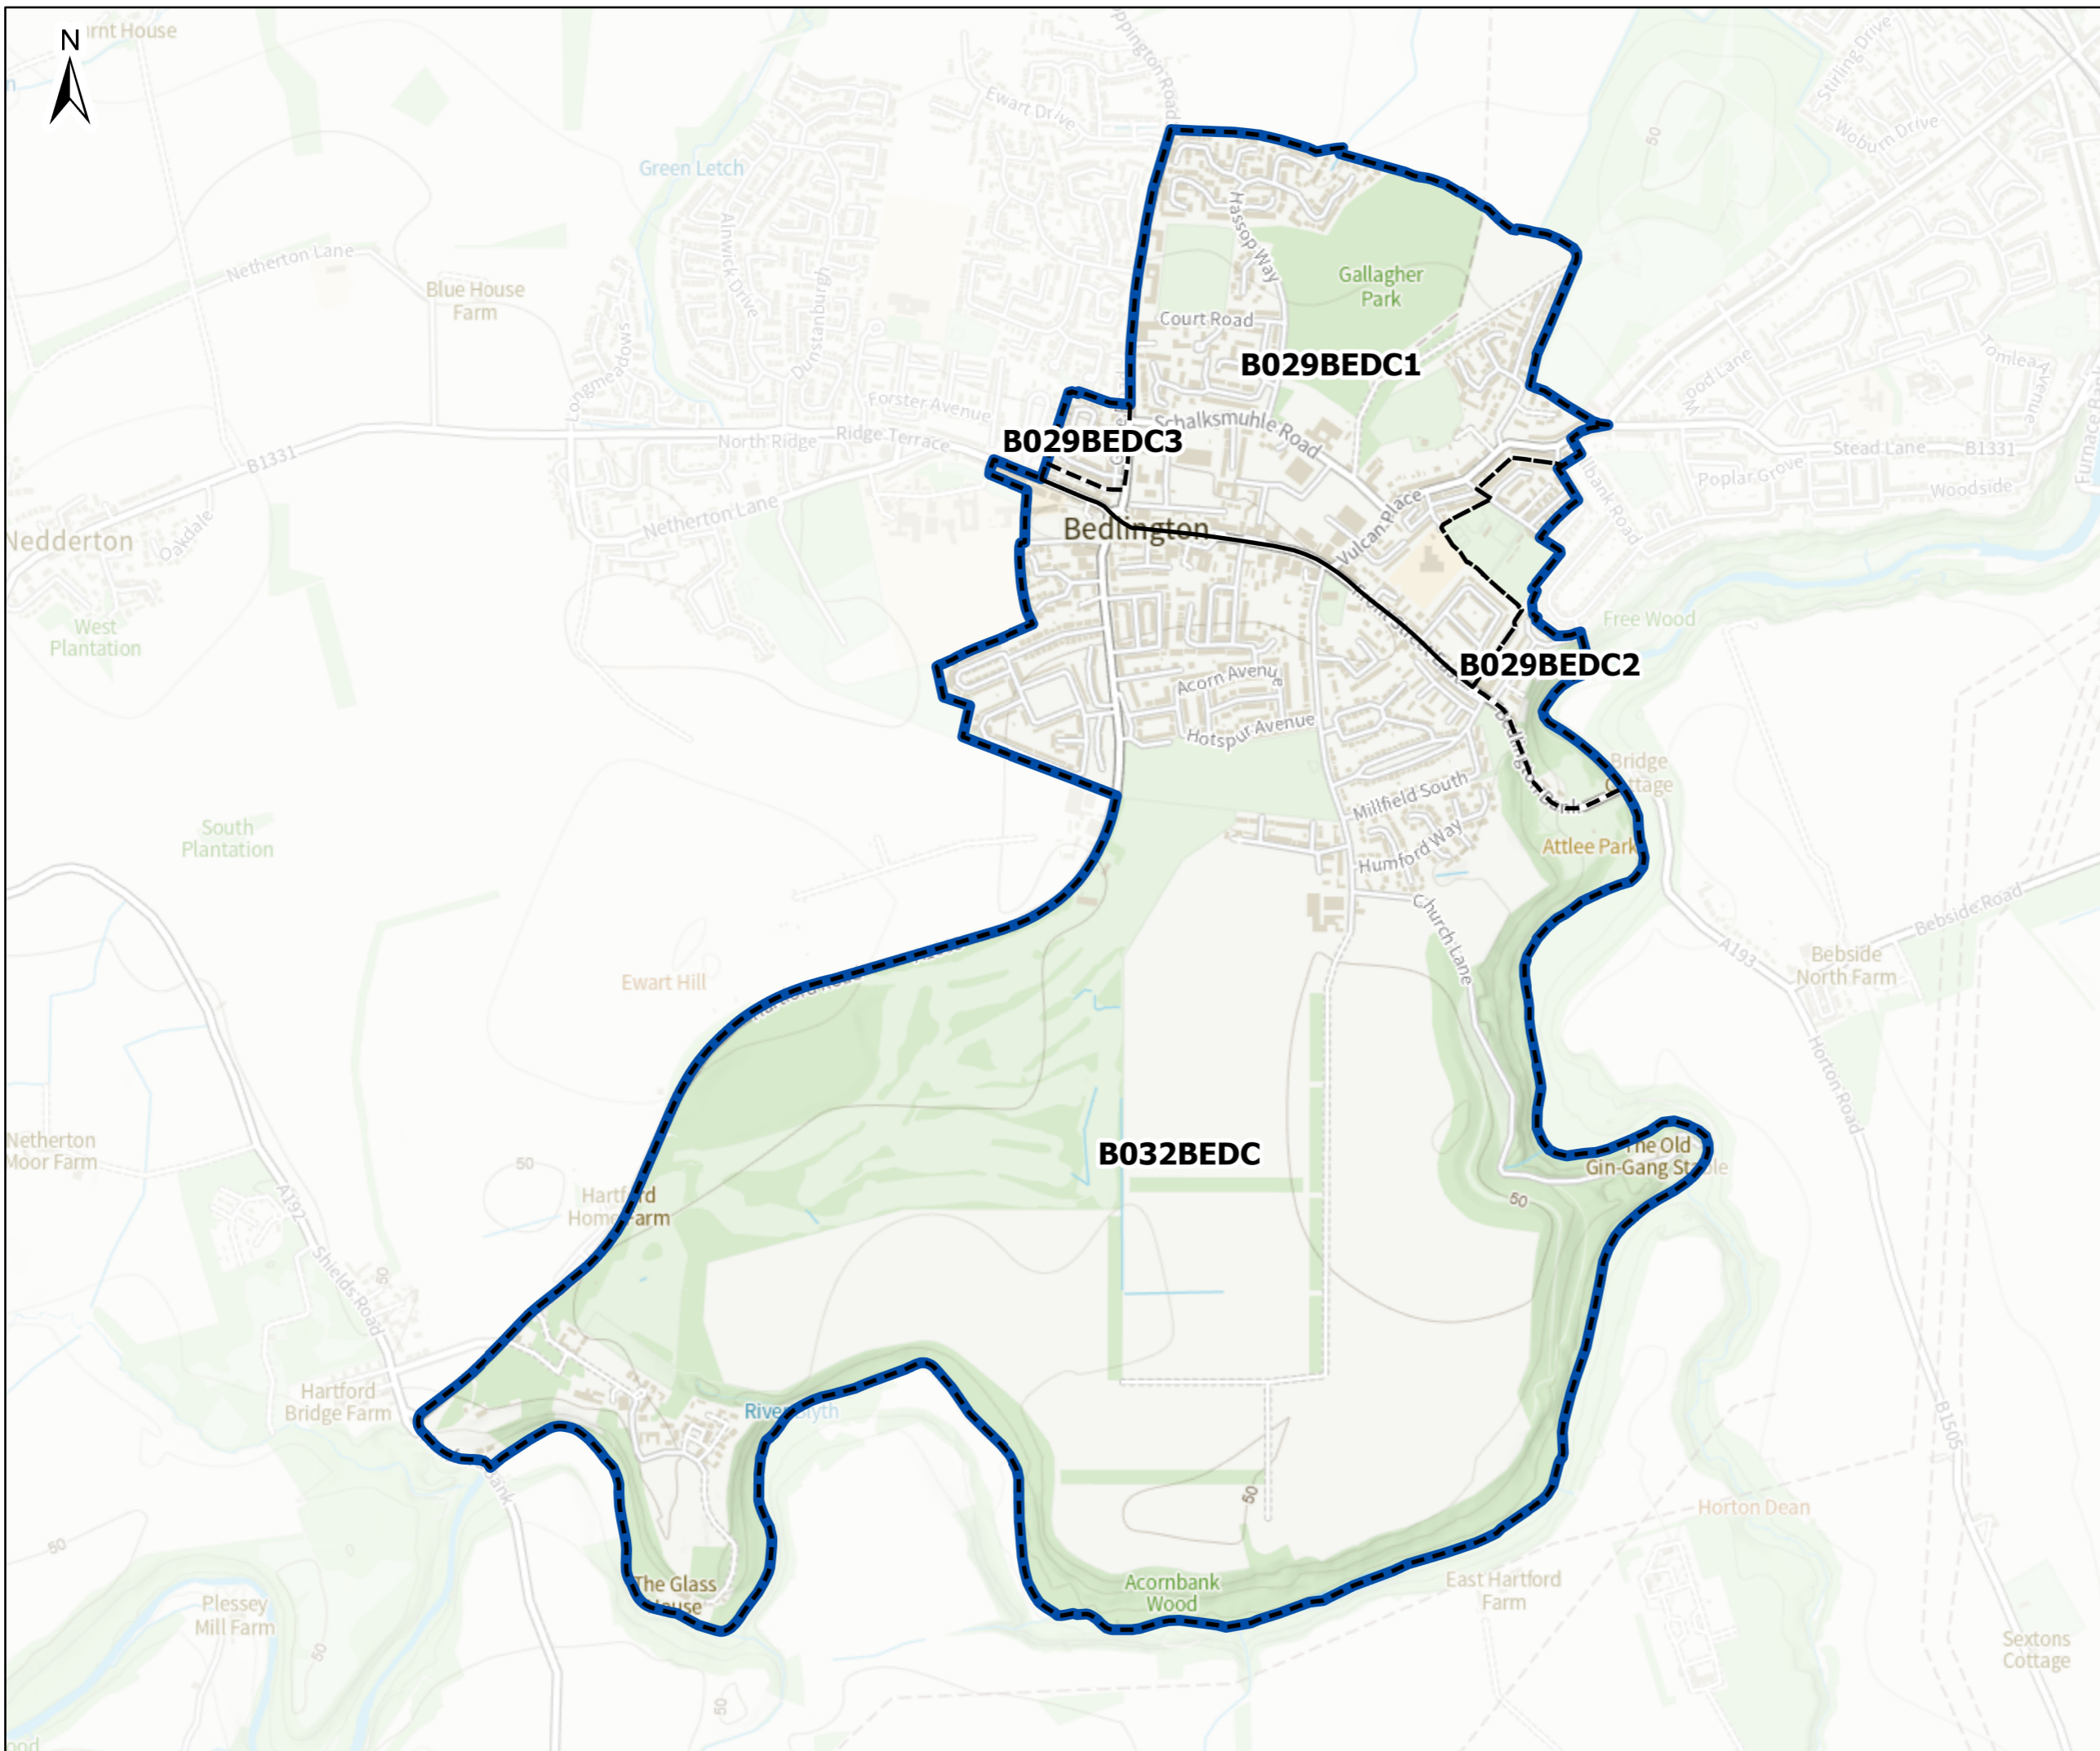

# Northumberland County Council

## LEGEND

-  Electoral Divisions
-  Polling Districts

© Crown Copyright and database rights 2024  
OS AC0000849738. Contains public sector  
information licensed under the Open  
Government Licence v3.0.

Project  
Northumberland County Council  
Electoral Division Map

Title  
**Bedlington Central**

Designed / Drawn Ryan Gilchrist	Checked Lynsey Denyer
Date 07/03/25	Date 07/03/25
Sheet Size A3	Original Scale 1:13,000