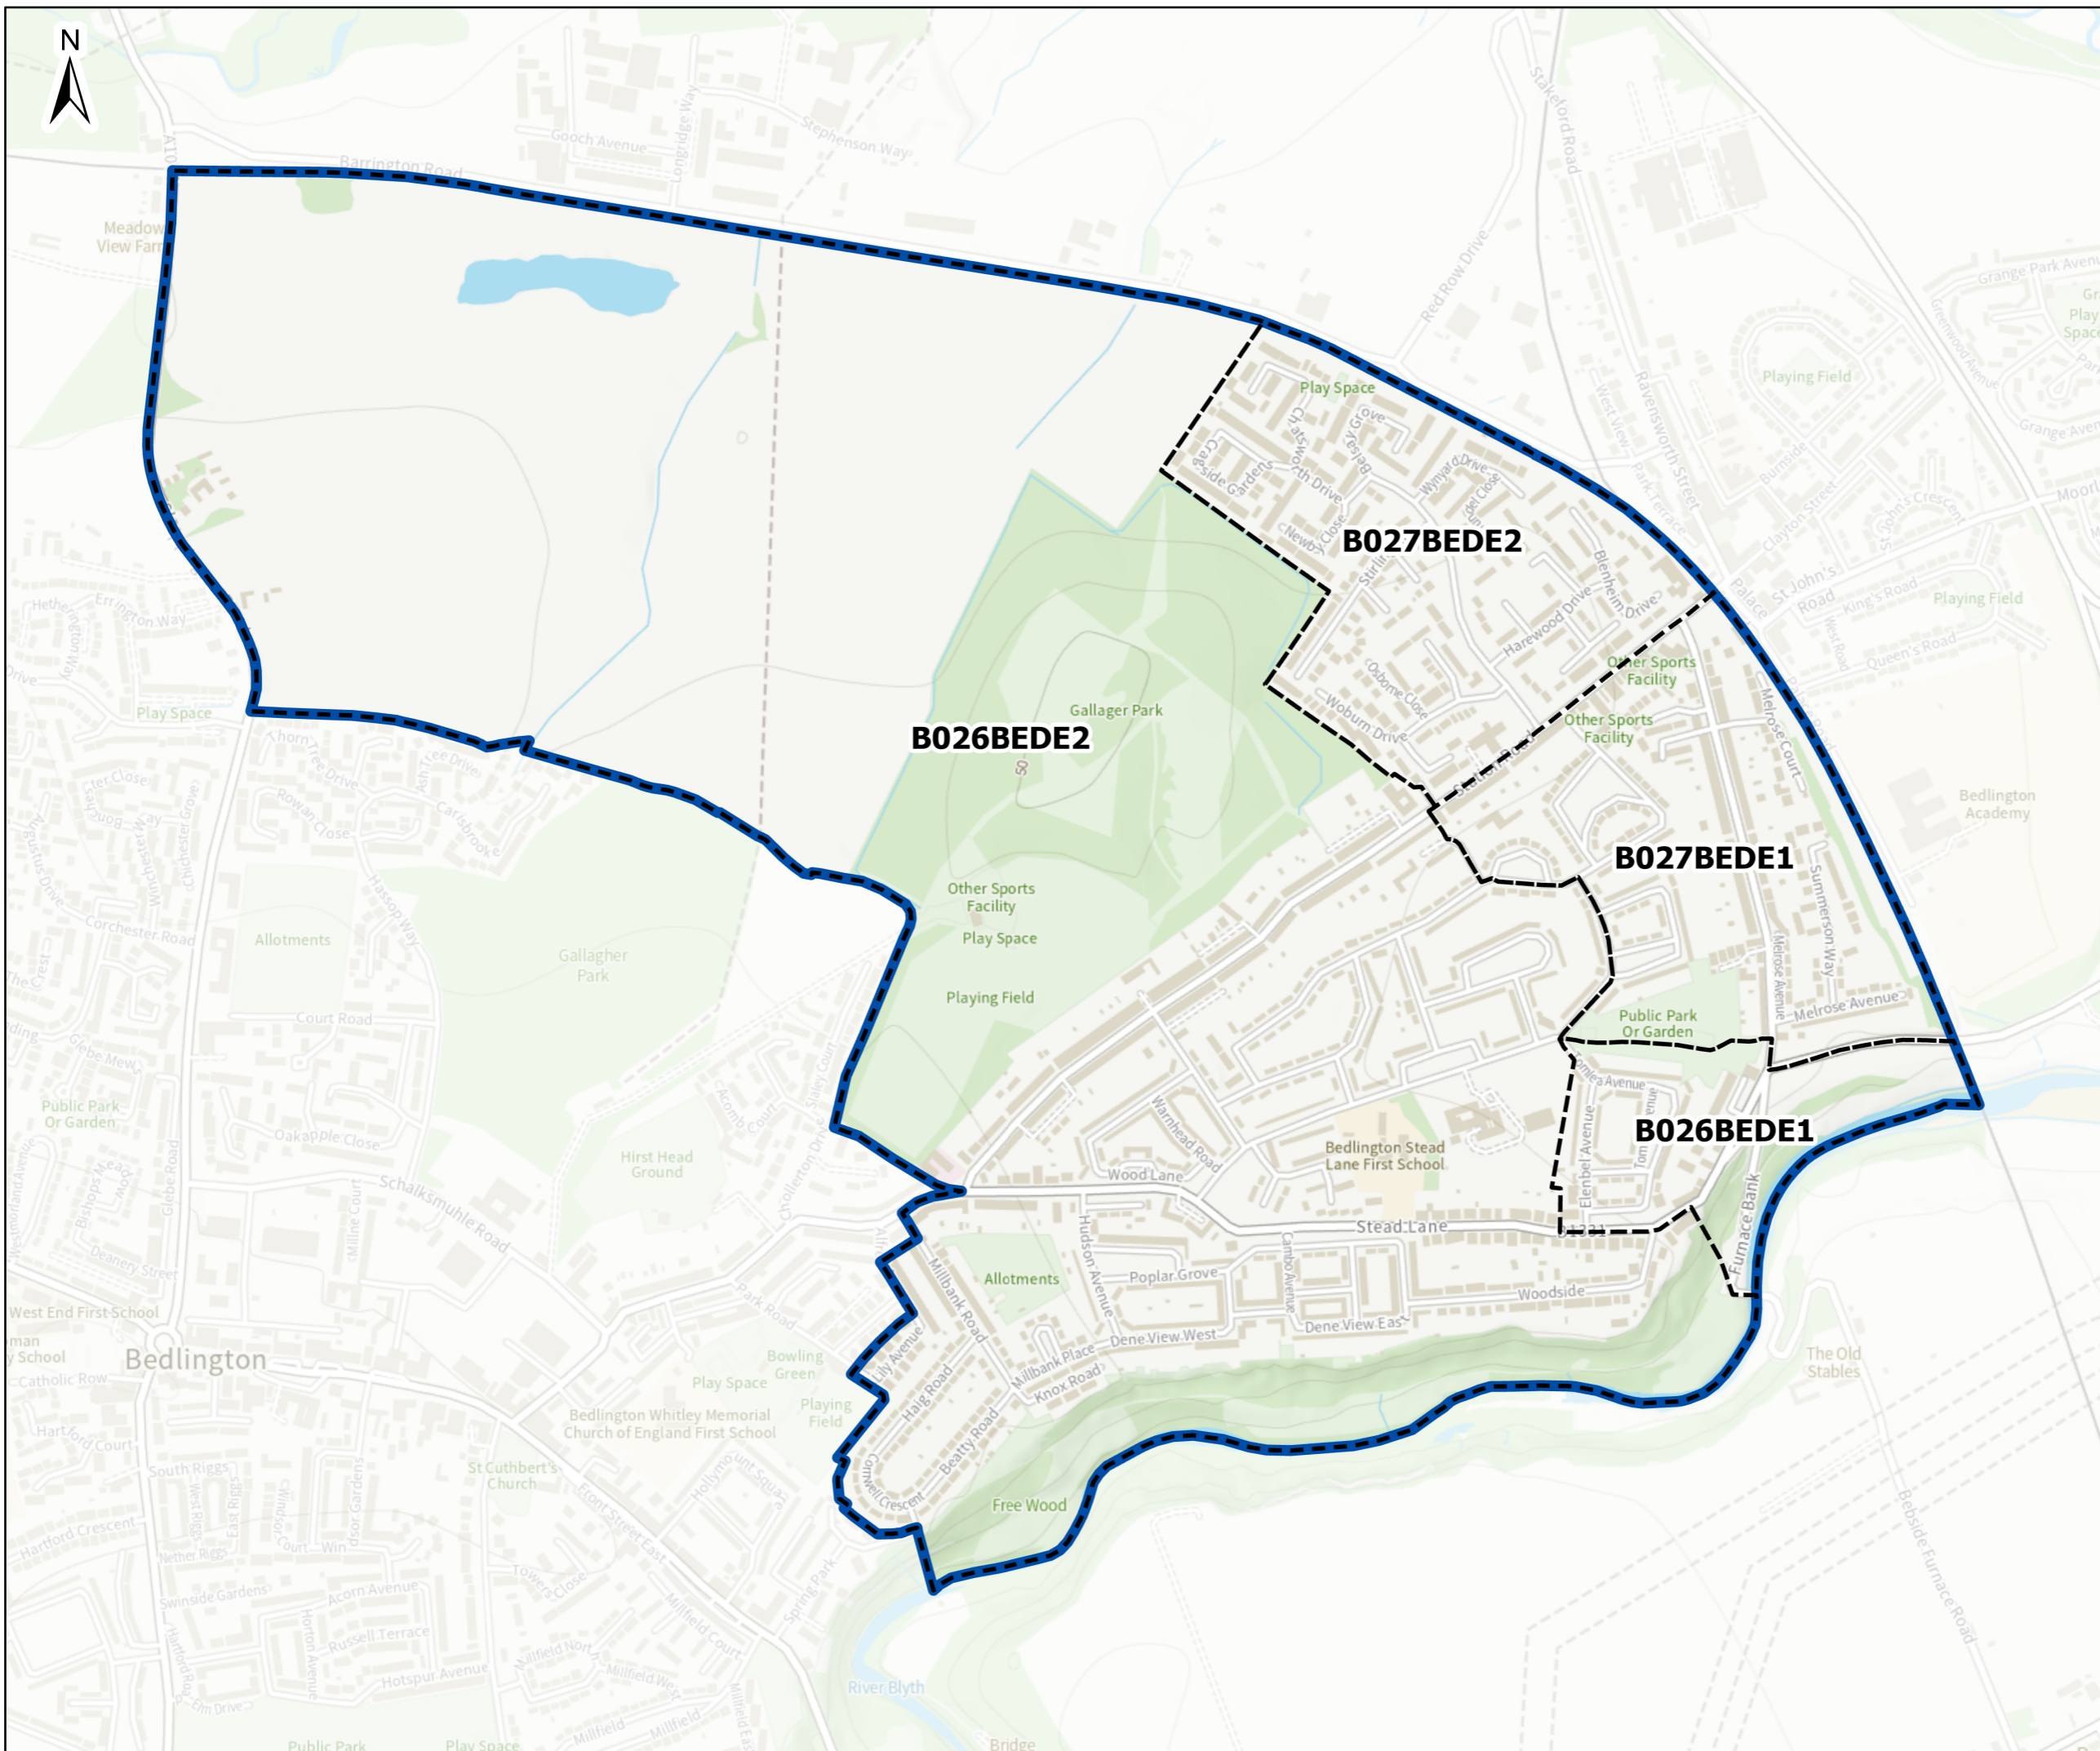

Northumberland County Council

LEGEND

-  Electoral Divisions
-  Polling Districts

© Crown Copyright and database rights 2024
OS AC0000849738. Contains public sector
information licensed under the Open
Government Licence v3.0.

Project
**Northumberland County Council
Electoral Division Map**

Title
Bedlington East

Designed / Drawn Ryan Gilchrist	Checked Lynsey Denyer
Date 07/03/25	Date 07/03/25
Sheet Size A3	Original Scale 1:8,000