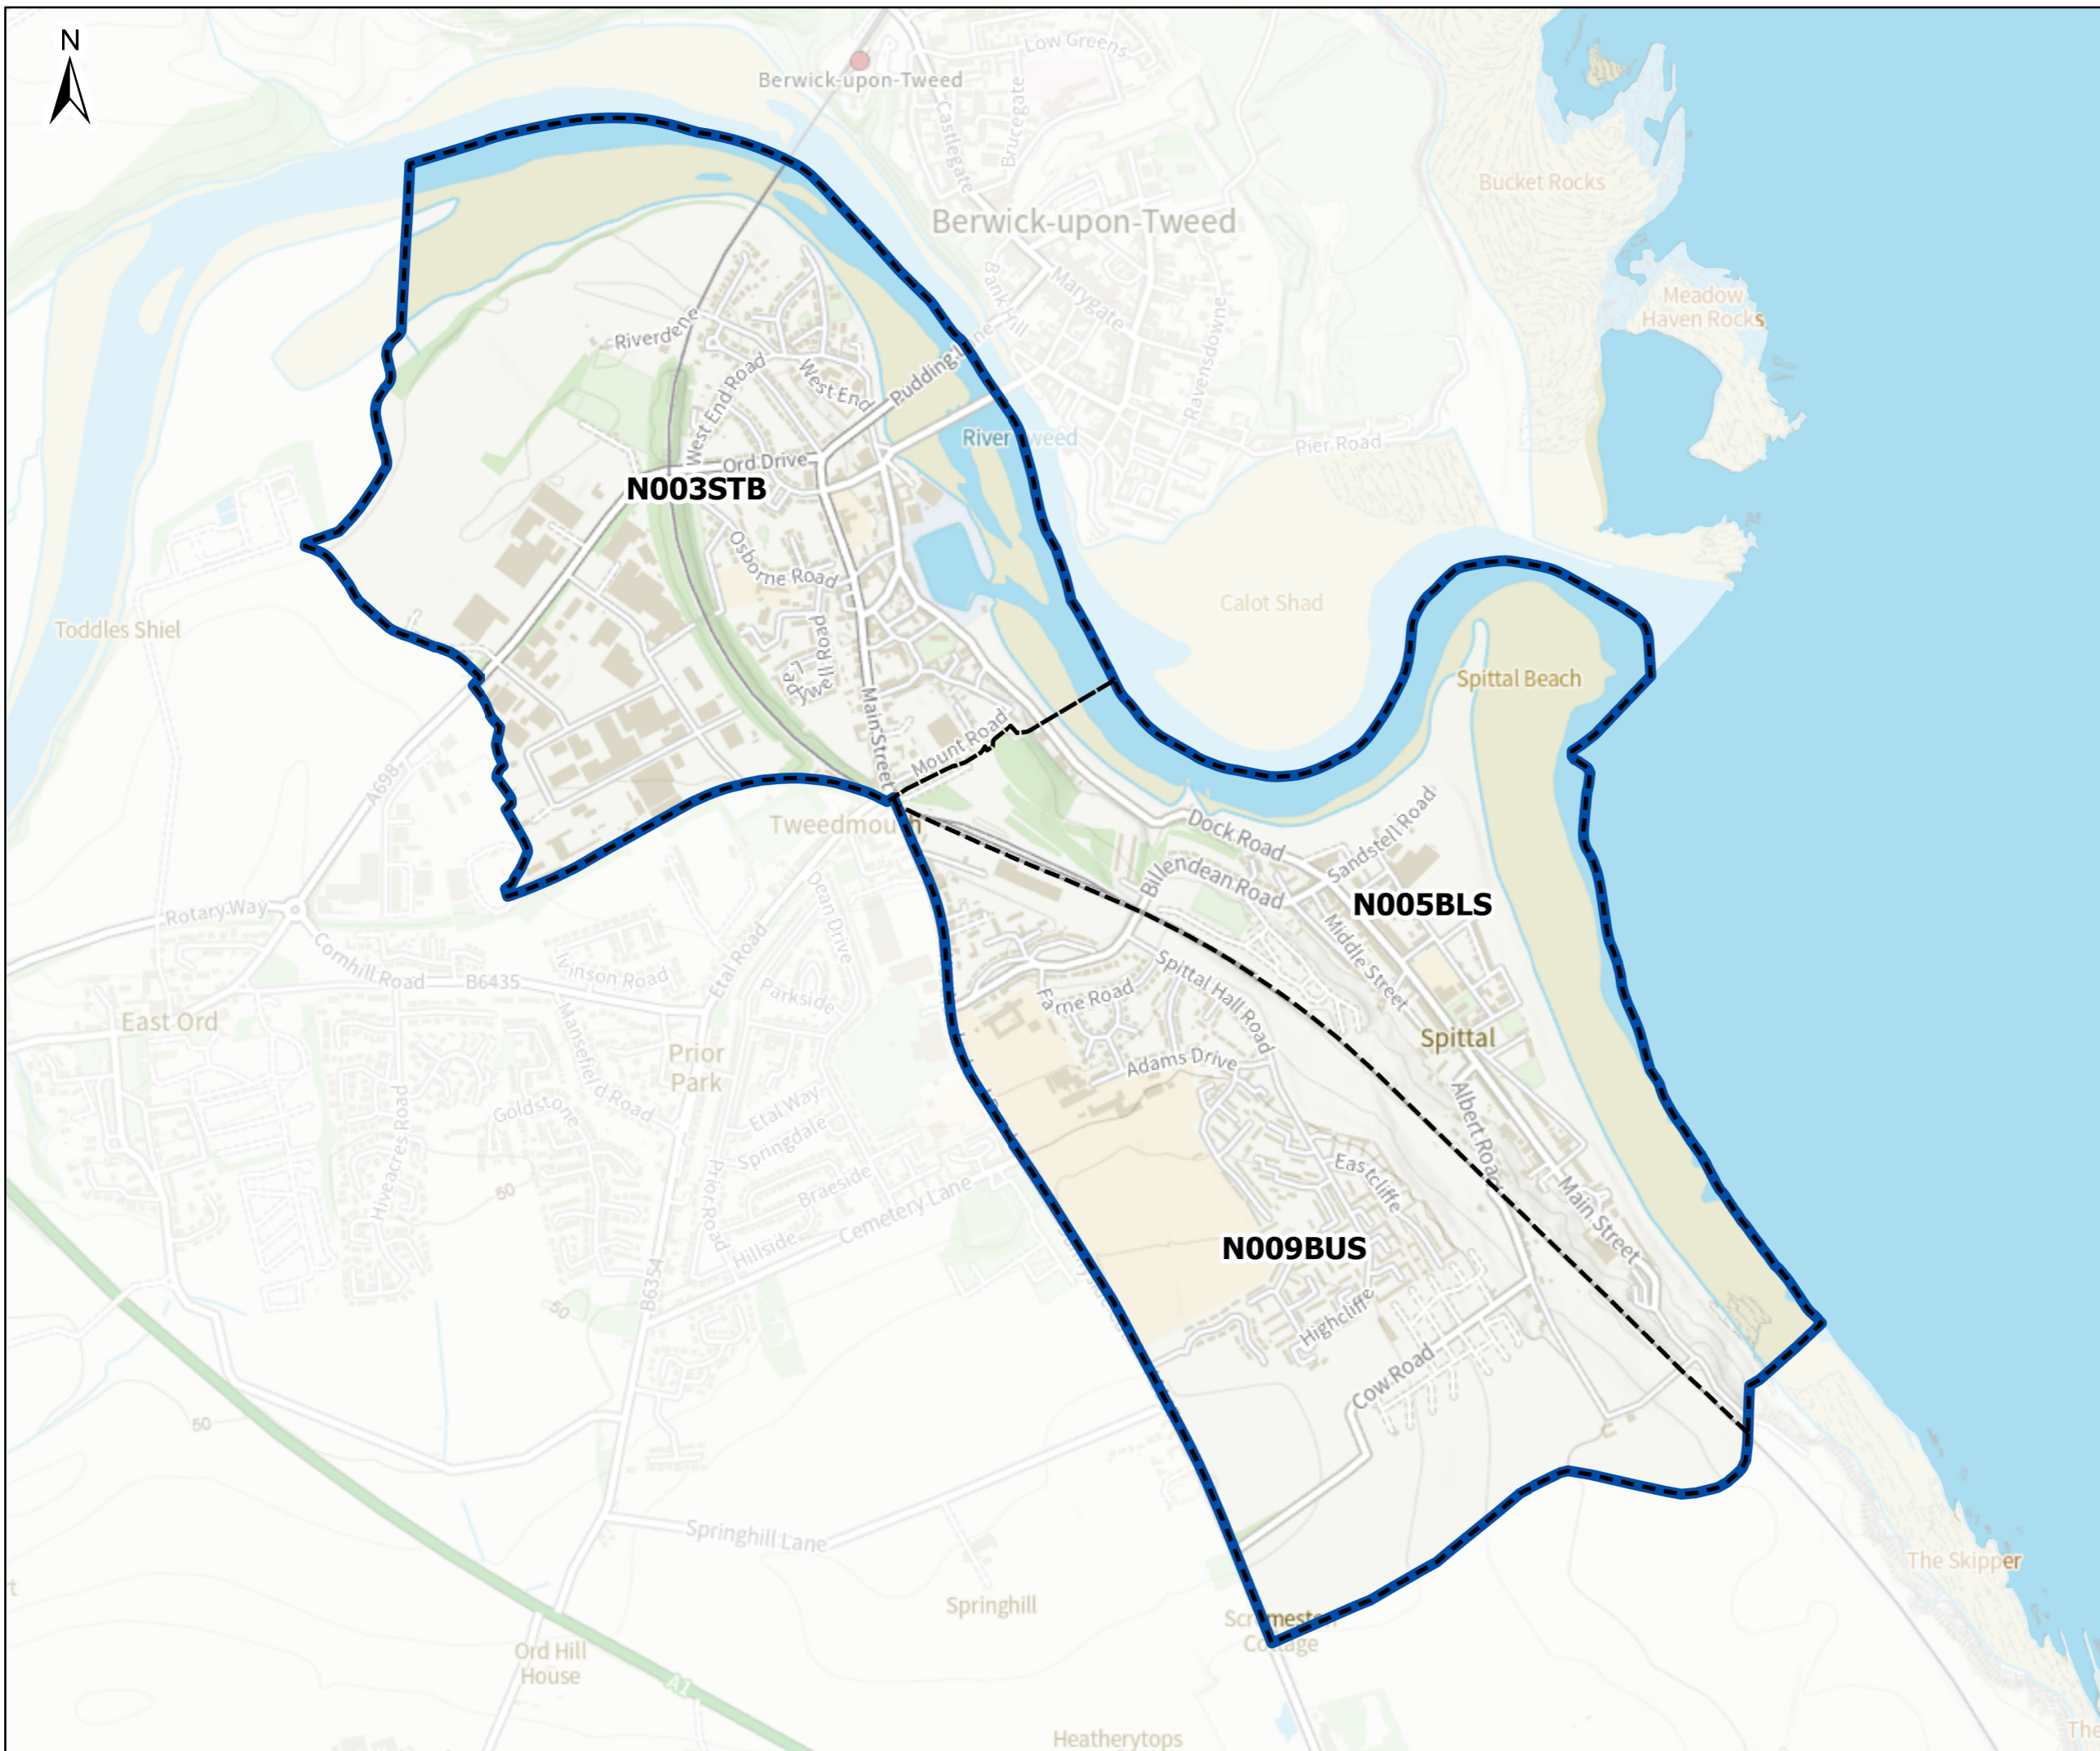

Northumberland County Council

LEGEND

-  Electoral Divisions
-  Polling Districts

© Crown Copyright and database rights 2024
OS AC0000849738. Contains public sector
information licensed under the Open
Government Licence v3.0.

Project
Northumberland County Council
Electoral Division Map

Title
Berwick East

Designed / Drawn Ryan Gilchrist	Checked Lynsey Denyer	
Date 07/03/25	Date 07/03/25	
Sheet Size A3	Original Scale 1:12,000	