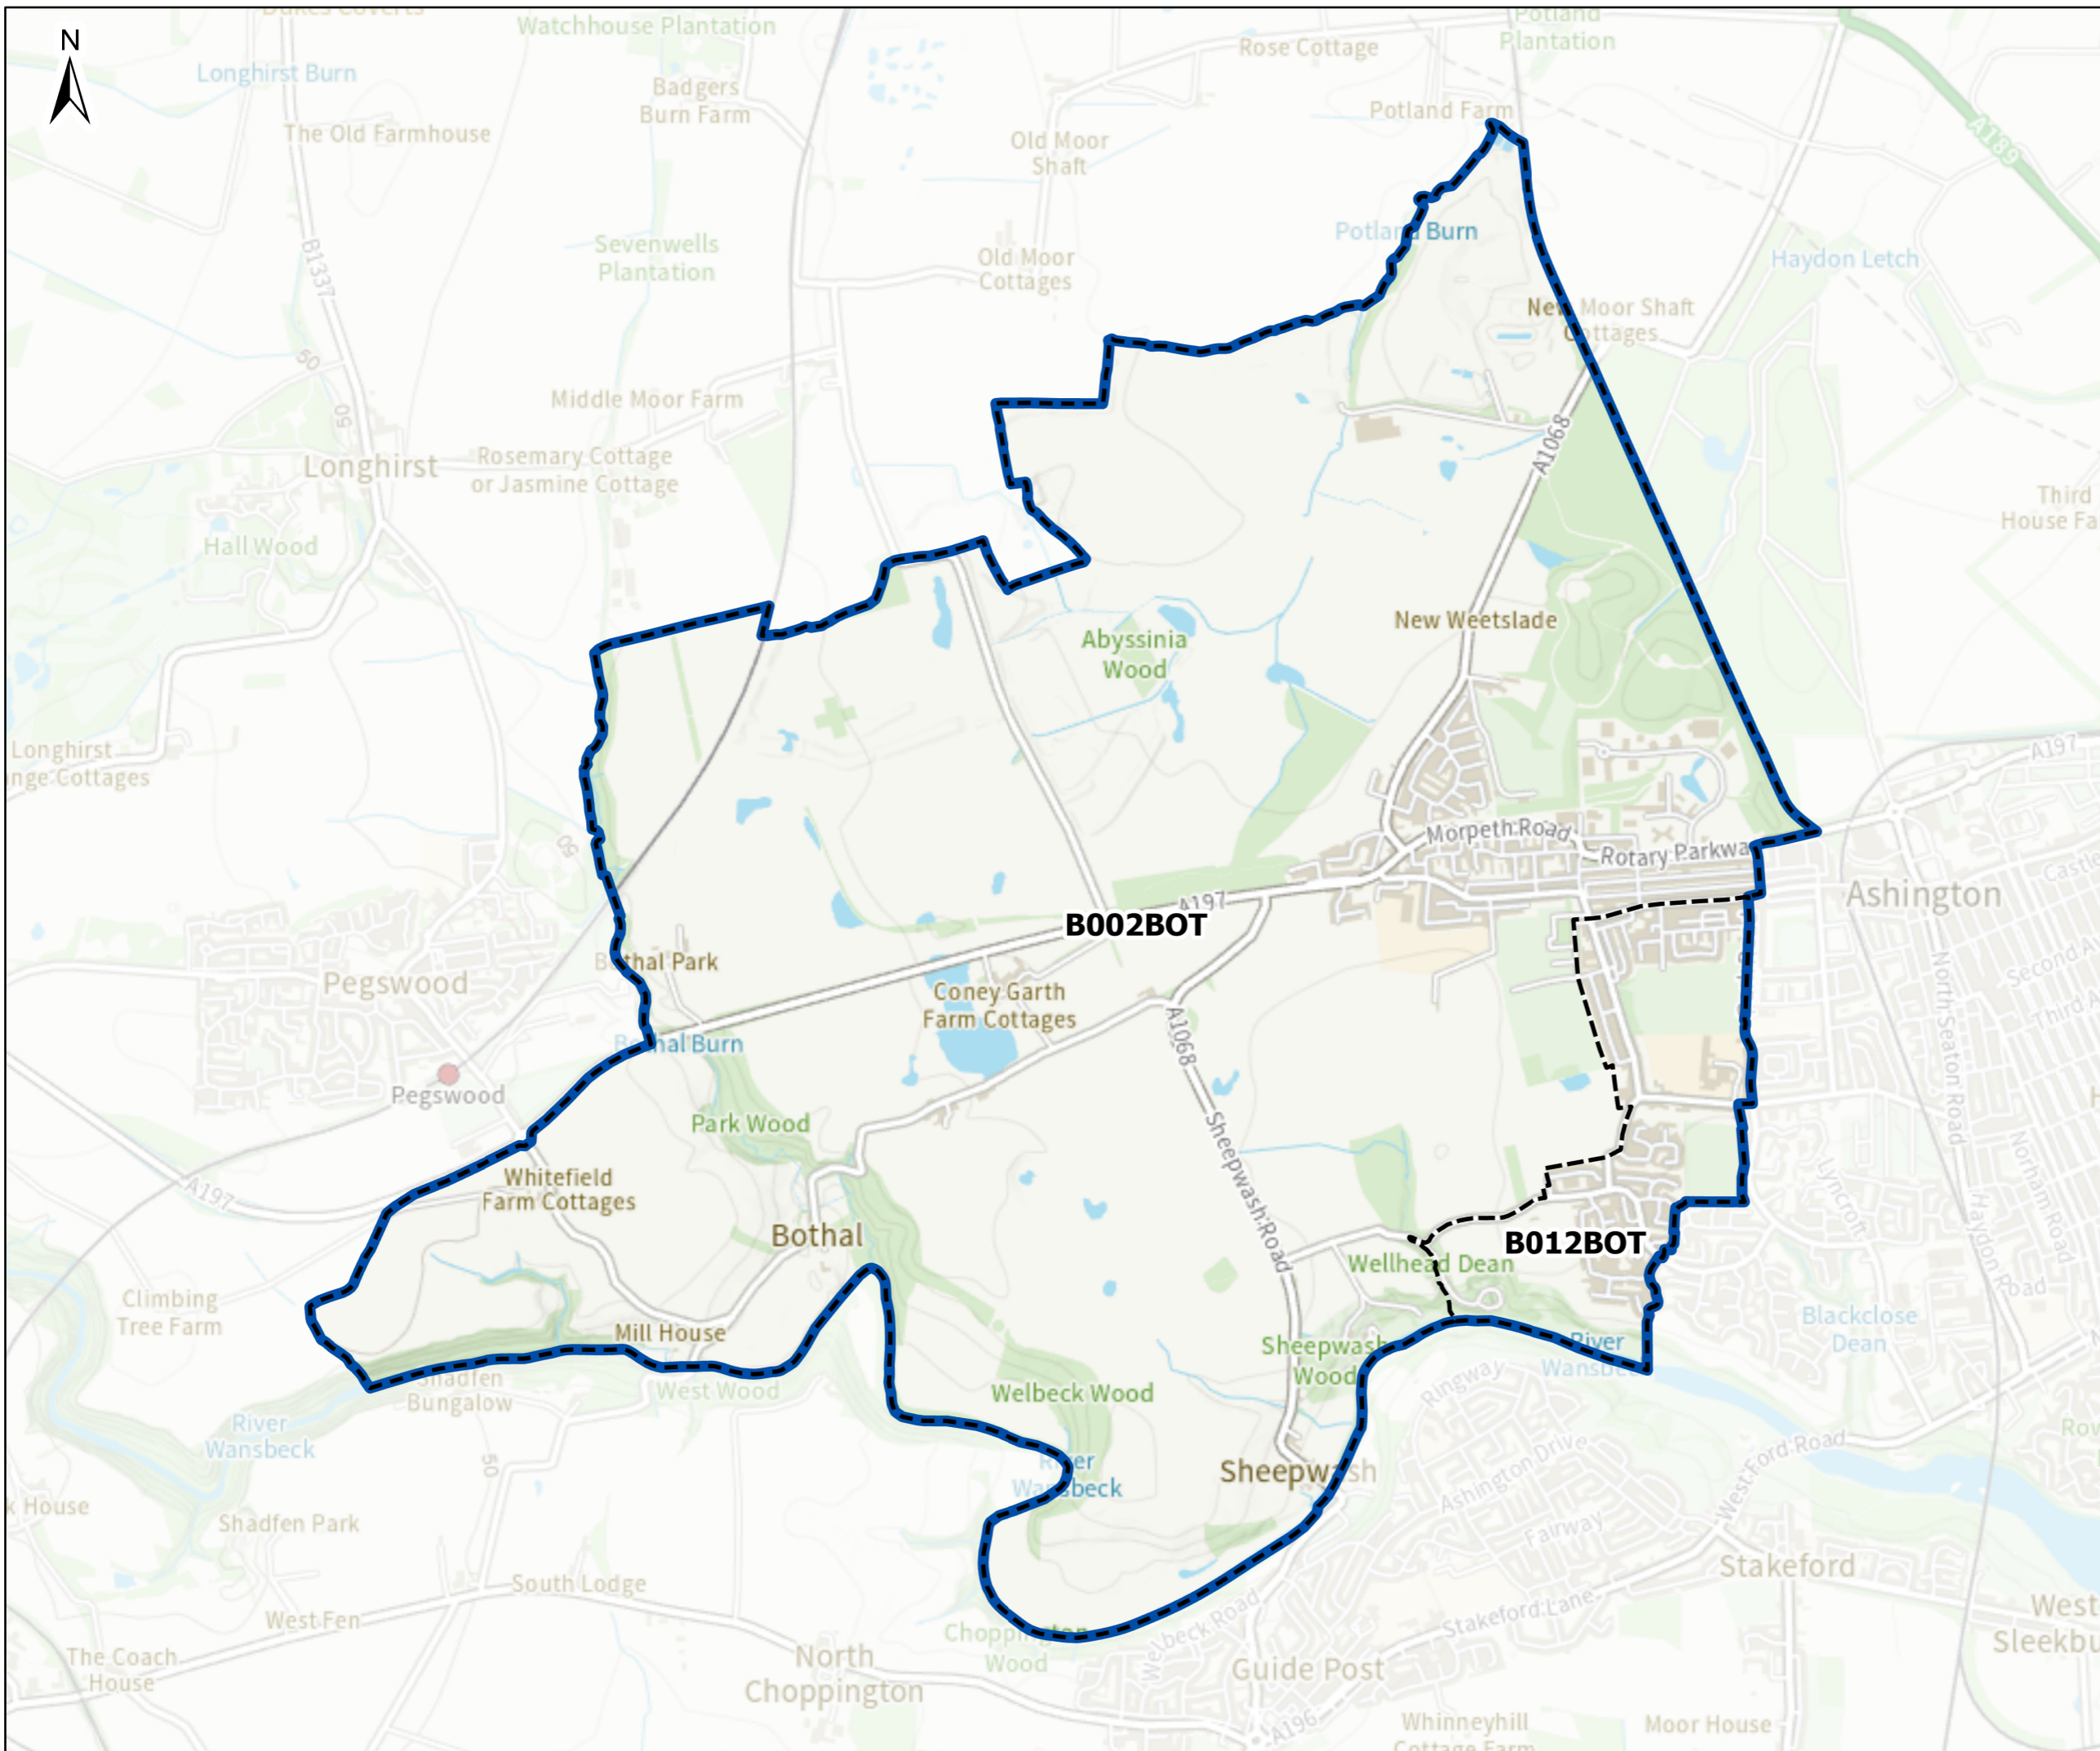

Northumberland County Council

LEGEND

-  Electoral Divisions
-  Polling Districts

© Crown Copyright and database rights 2024
OS AC0000849738. Contains public sector
information licensed under the Open
Government Licence v3.0.

Project
**Northumberland County Council
Electoral Division Map**

Title
Bothal

Designed / Drawn Ryan Gilchrist	Checked Lynsey Denyer	
Date 07/03/25	Date 07/03/25	
Sheet Size A3	Original Scale 1:20,000	