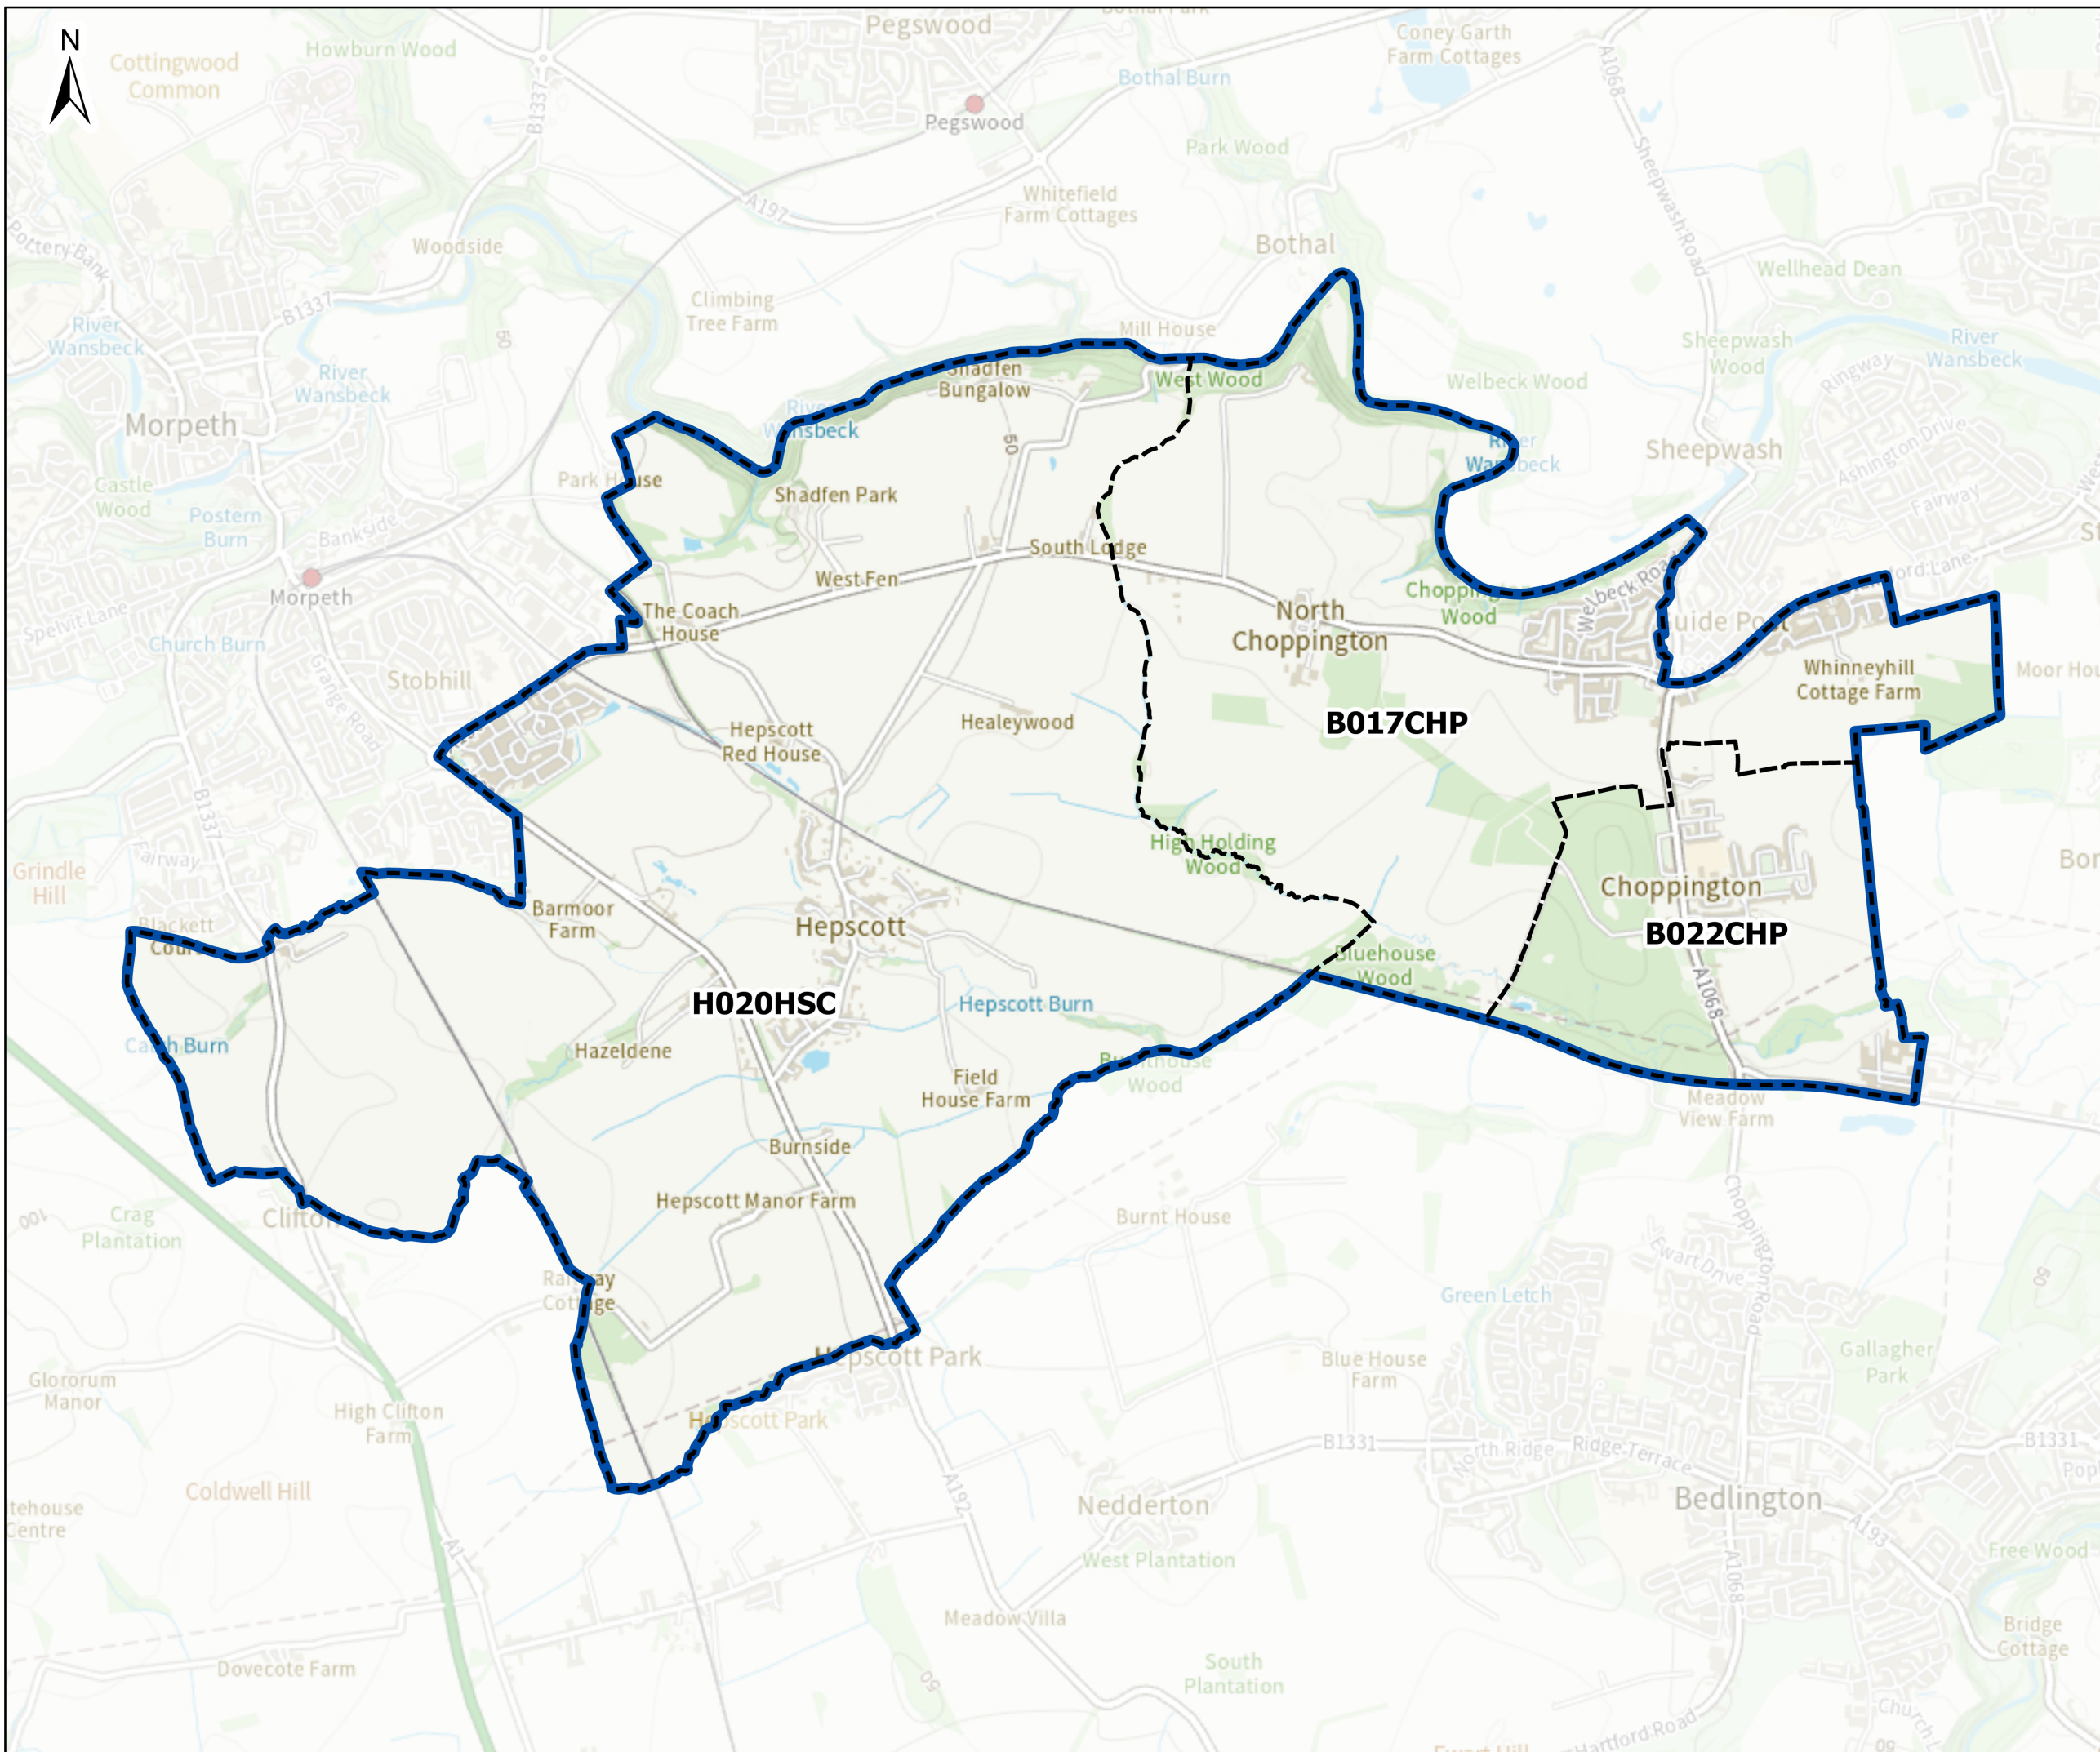

# Northumberland County Council

## LEGEND

-  Electoral Divisions
-  Polling Districts

© Crown Copyright and database rights 2024  
OS AC0000849738. Contains public sector  
information licensed under the Open  
Government Licence v3.0.

Project  
Northumberland County Council  
Electoral Division Map

Title  
Choppington & Hepscott

Designed / Drawn Ryan Gilchrist	Checked Lysey Denyer	
Date 07/03/25	Date 07/03/25	
Sheet Size A3	Original Scale 1:23,000	