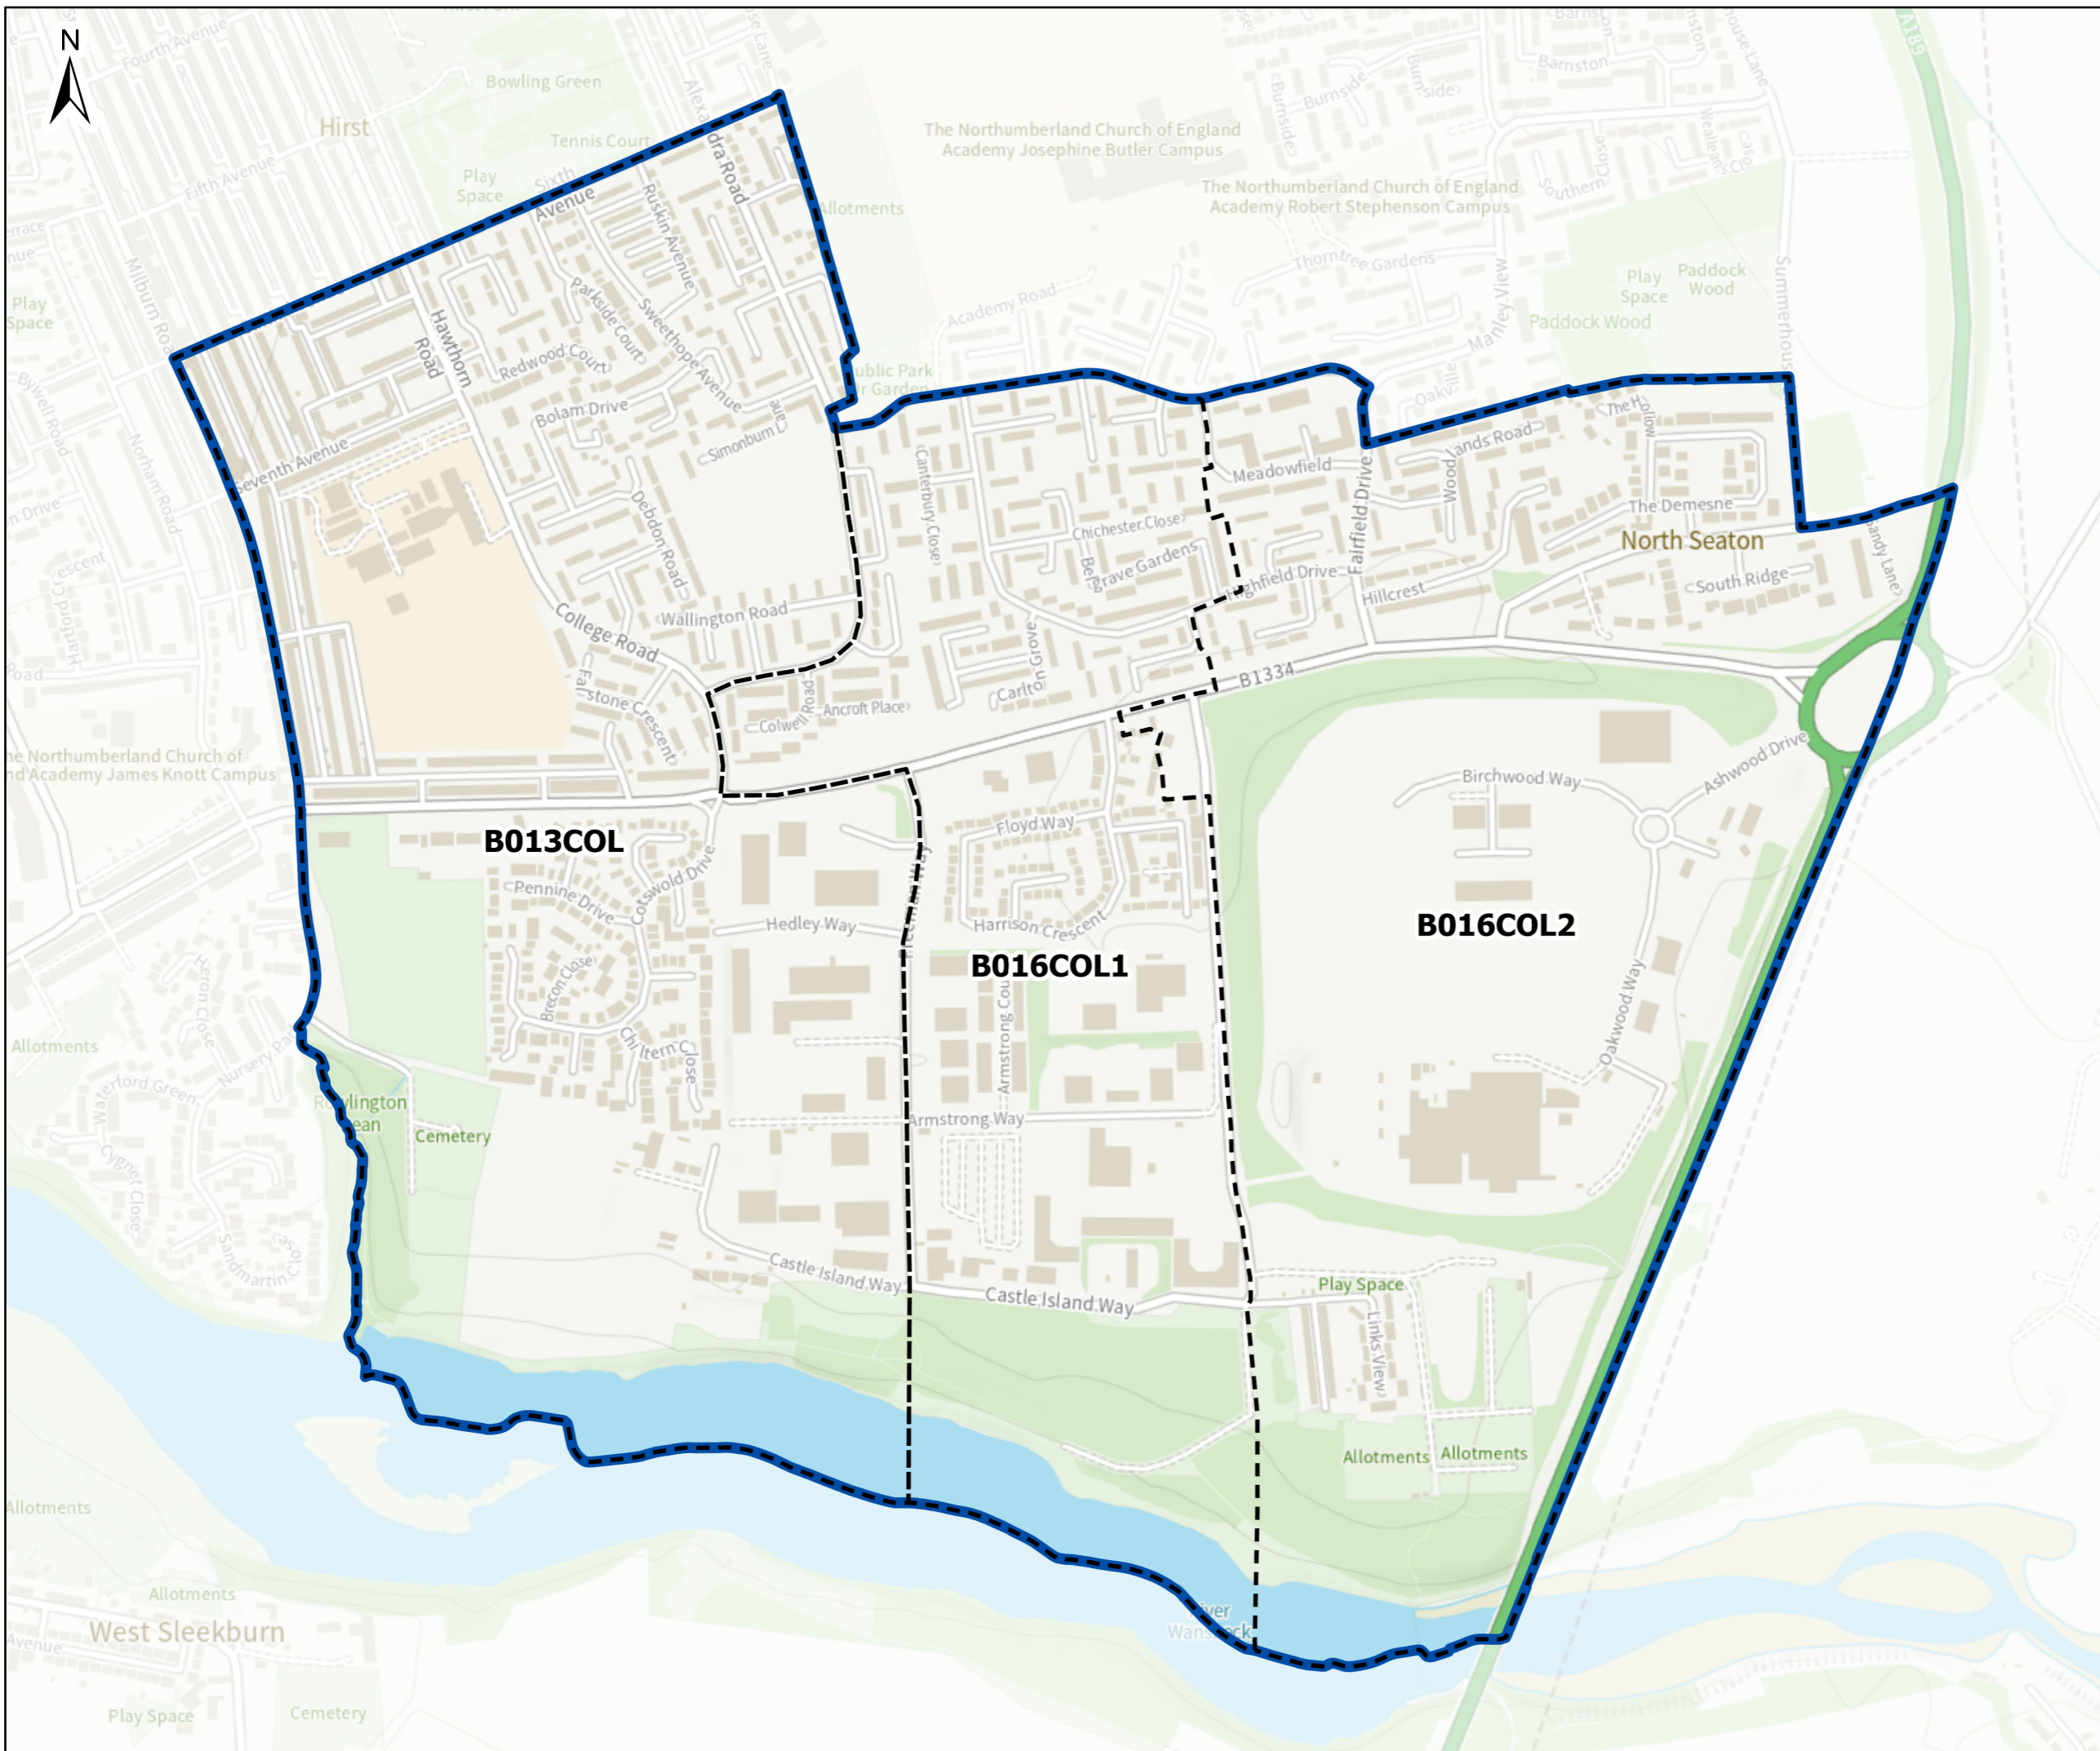

Northumberland County Council

LEGEND

-  Electoral Divisions
-  Polling Districts

© Crown Copyright and database rights 2024
OS AC0000849738. Contains public sector
information licensed under the Open
Government Licence v3.0.

Project
Northumberland County Council
Electoral Division Map

Title
College with North Seaton

Designed / Drawn Ryan Gilchrist	Checked Lynsey Denyer	
Date 07/03/25	Date 07/03/25	
Sheet Size A3	Original Scale 1:7,000	