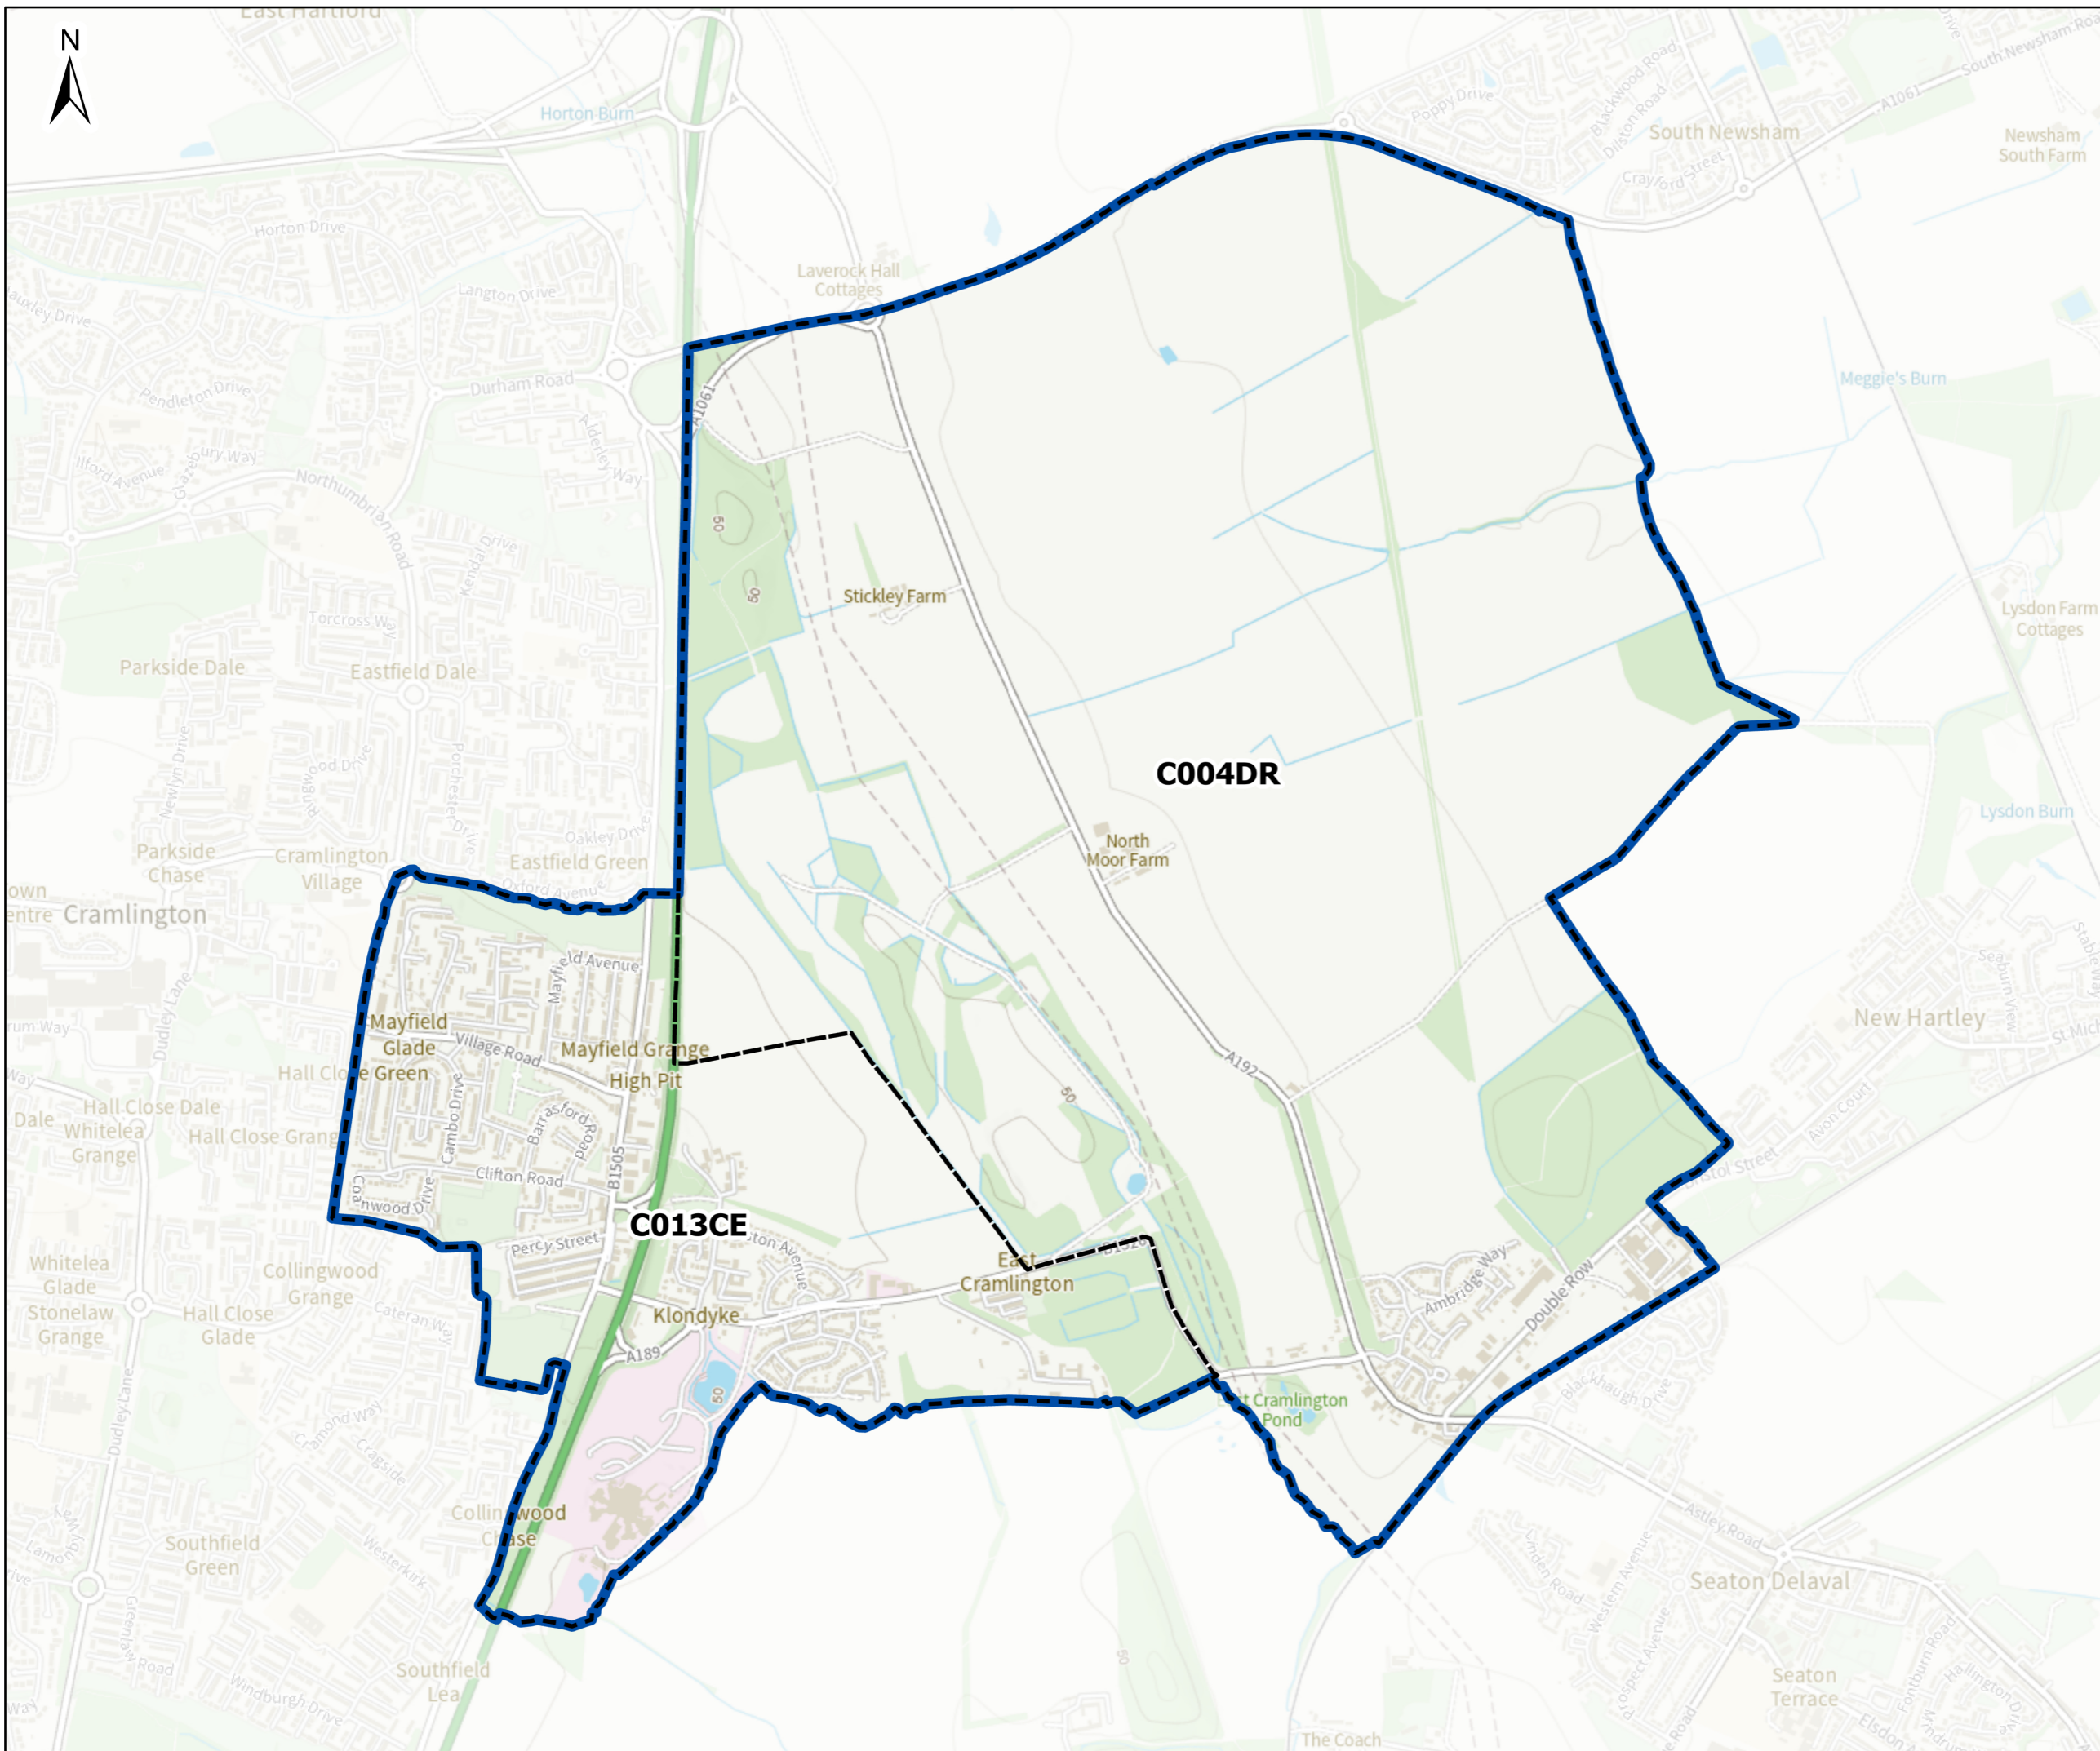

Northumberland County Council

LEGEND

-  Electoral Divisions
-  Polling Districts

© Crown Copyright and database rights 2024
OS AC0000849738. Contains public sector
information licensed under the Open
Government Licence v3.0.

Project
Northumberland County Council
Electoral Division Map

Title
Cramlington East & Double Row

Designed / Drawn Ryan Gilchrist	Checked Lynsey Denyer
Date 07/03/25	Date 07/03/25
Sheet Size A3	Original Scale 1:15,000