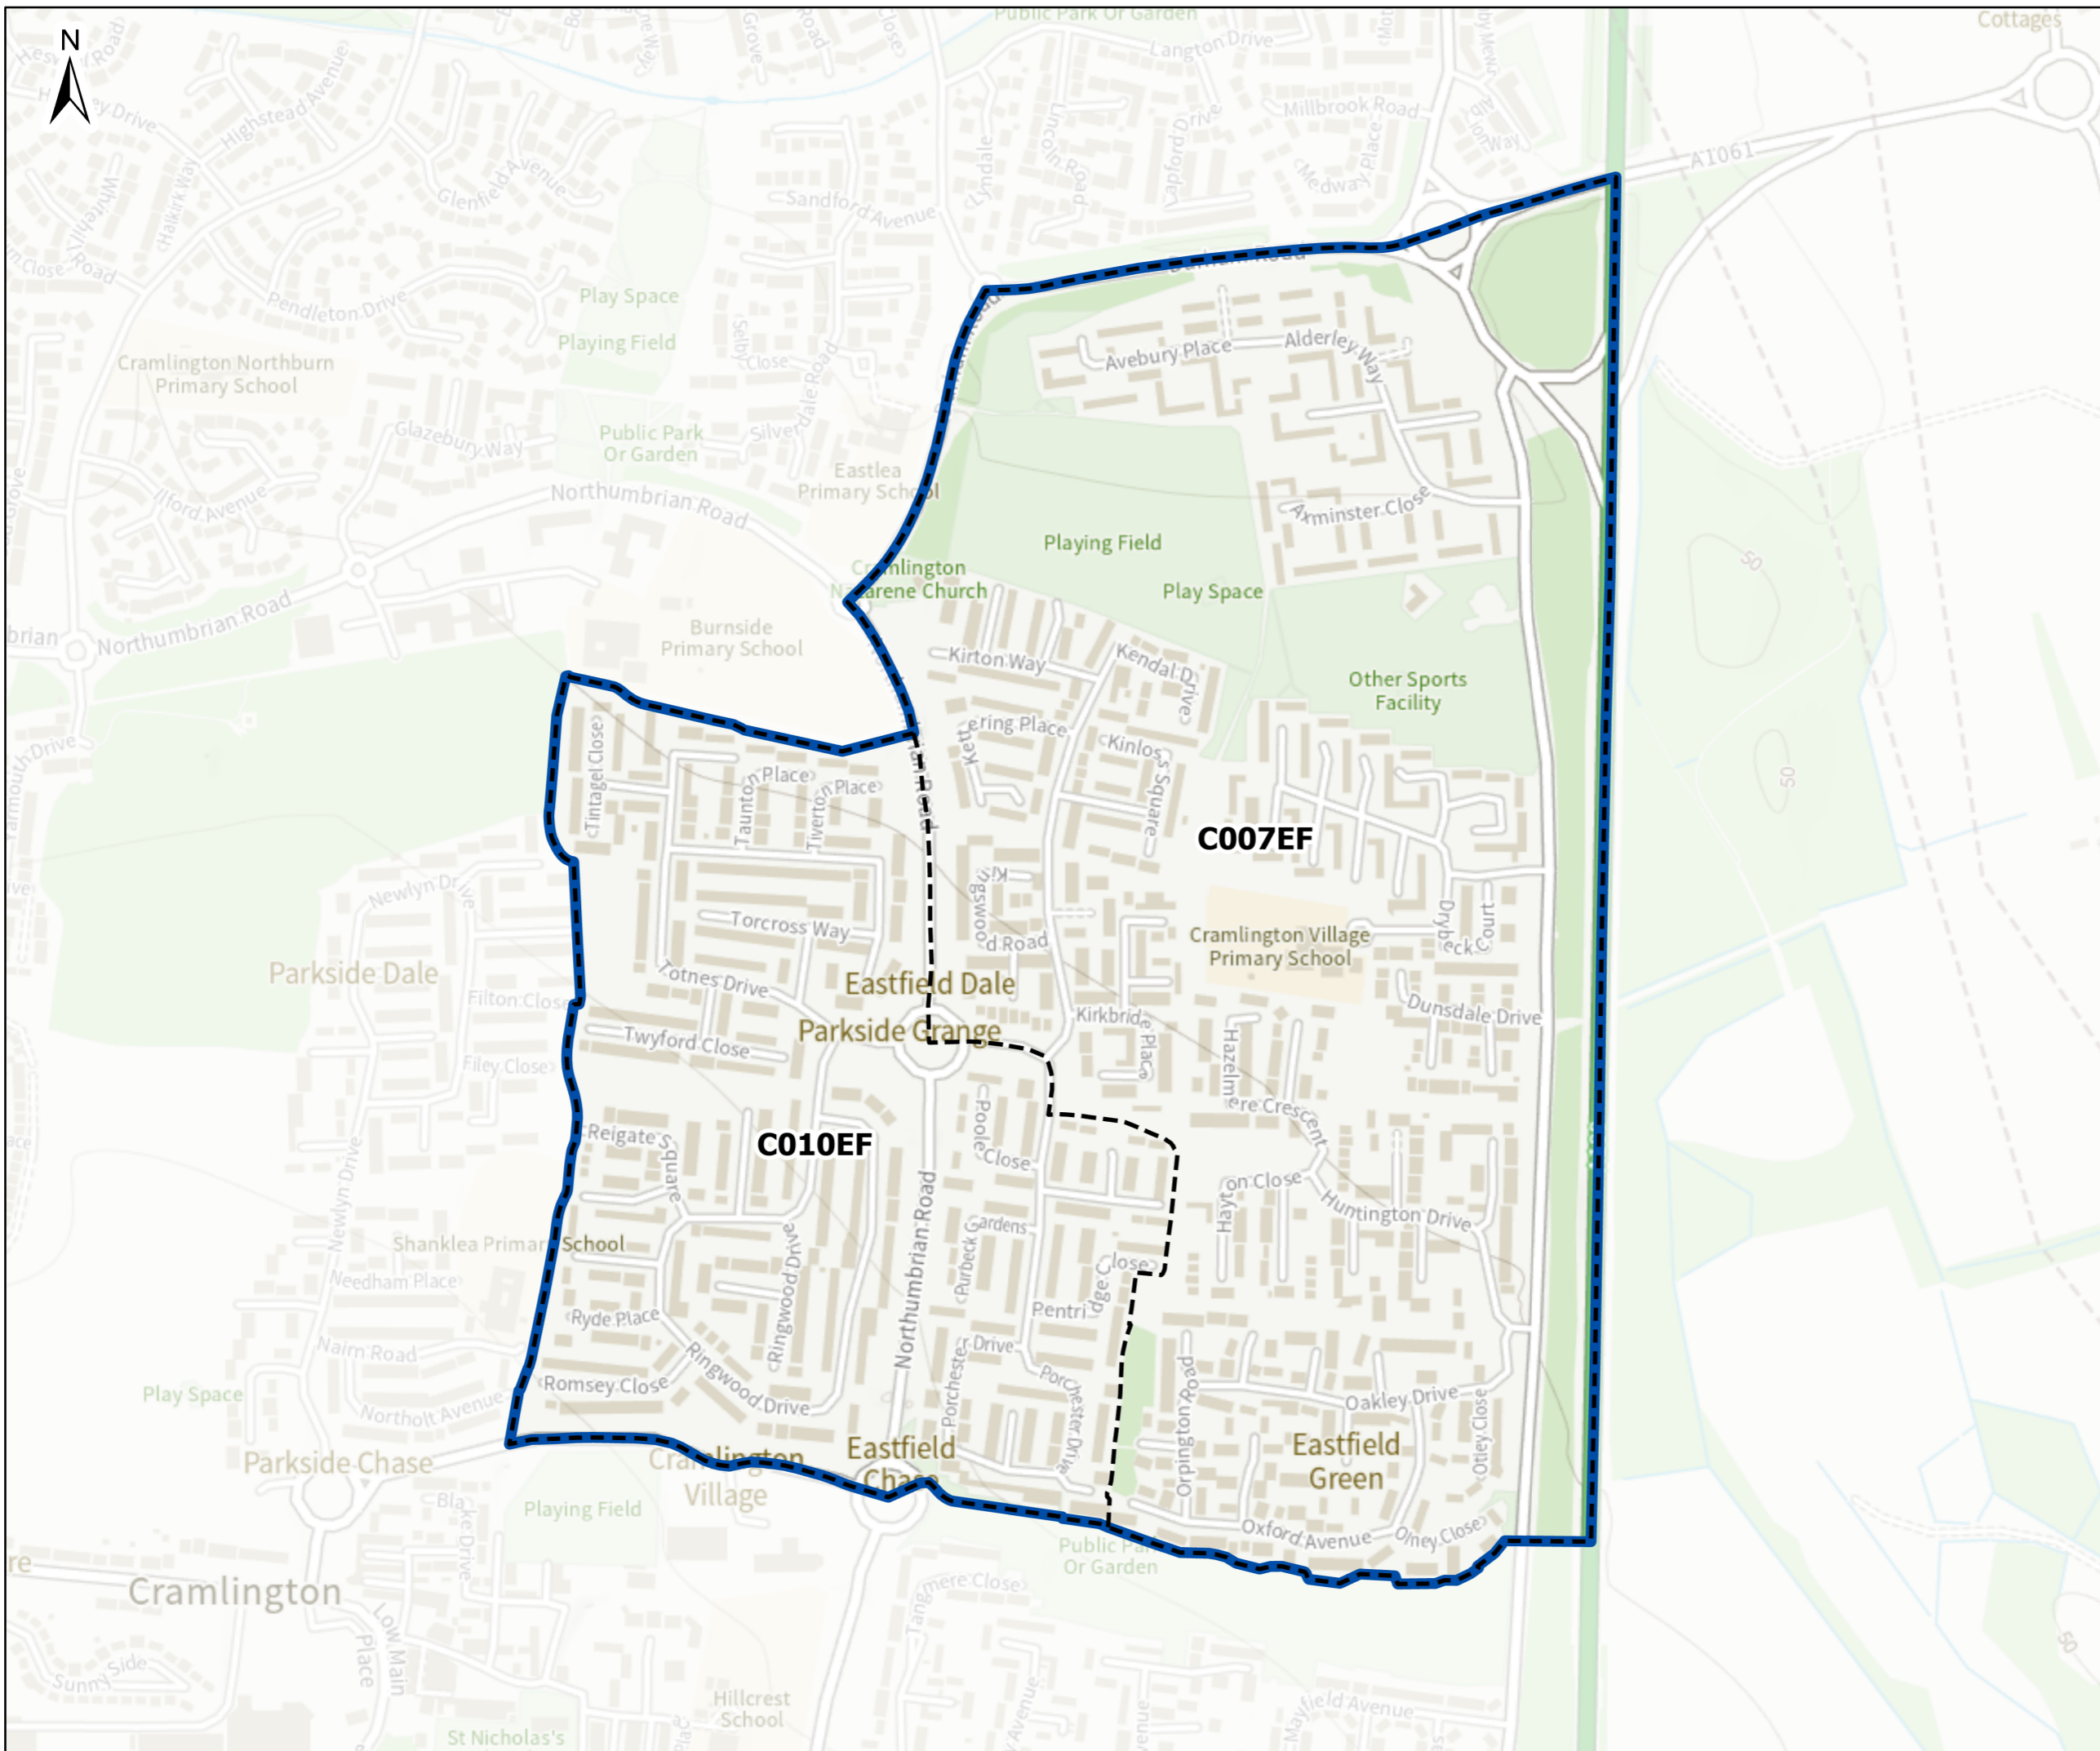

## LEGEND

- Electoral Divisions
- Polling Districts

© Crown Copyright and database rights 2024  
OS AC0000849738. Contains public sector  
information licensed under the Open  
Government Licence v3.0.

Project  
Northumberland County Council  
Electoral Division Map

Title  
Cramlington Eastfield

Designed / Drawn Ryan Gilchrist	Checked Lynsey Denyer	
Date 07/03/25	Date 07/03/25	
Sheet Size A3	Original Scale 1:6,000	