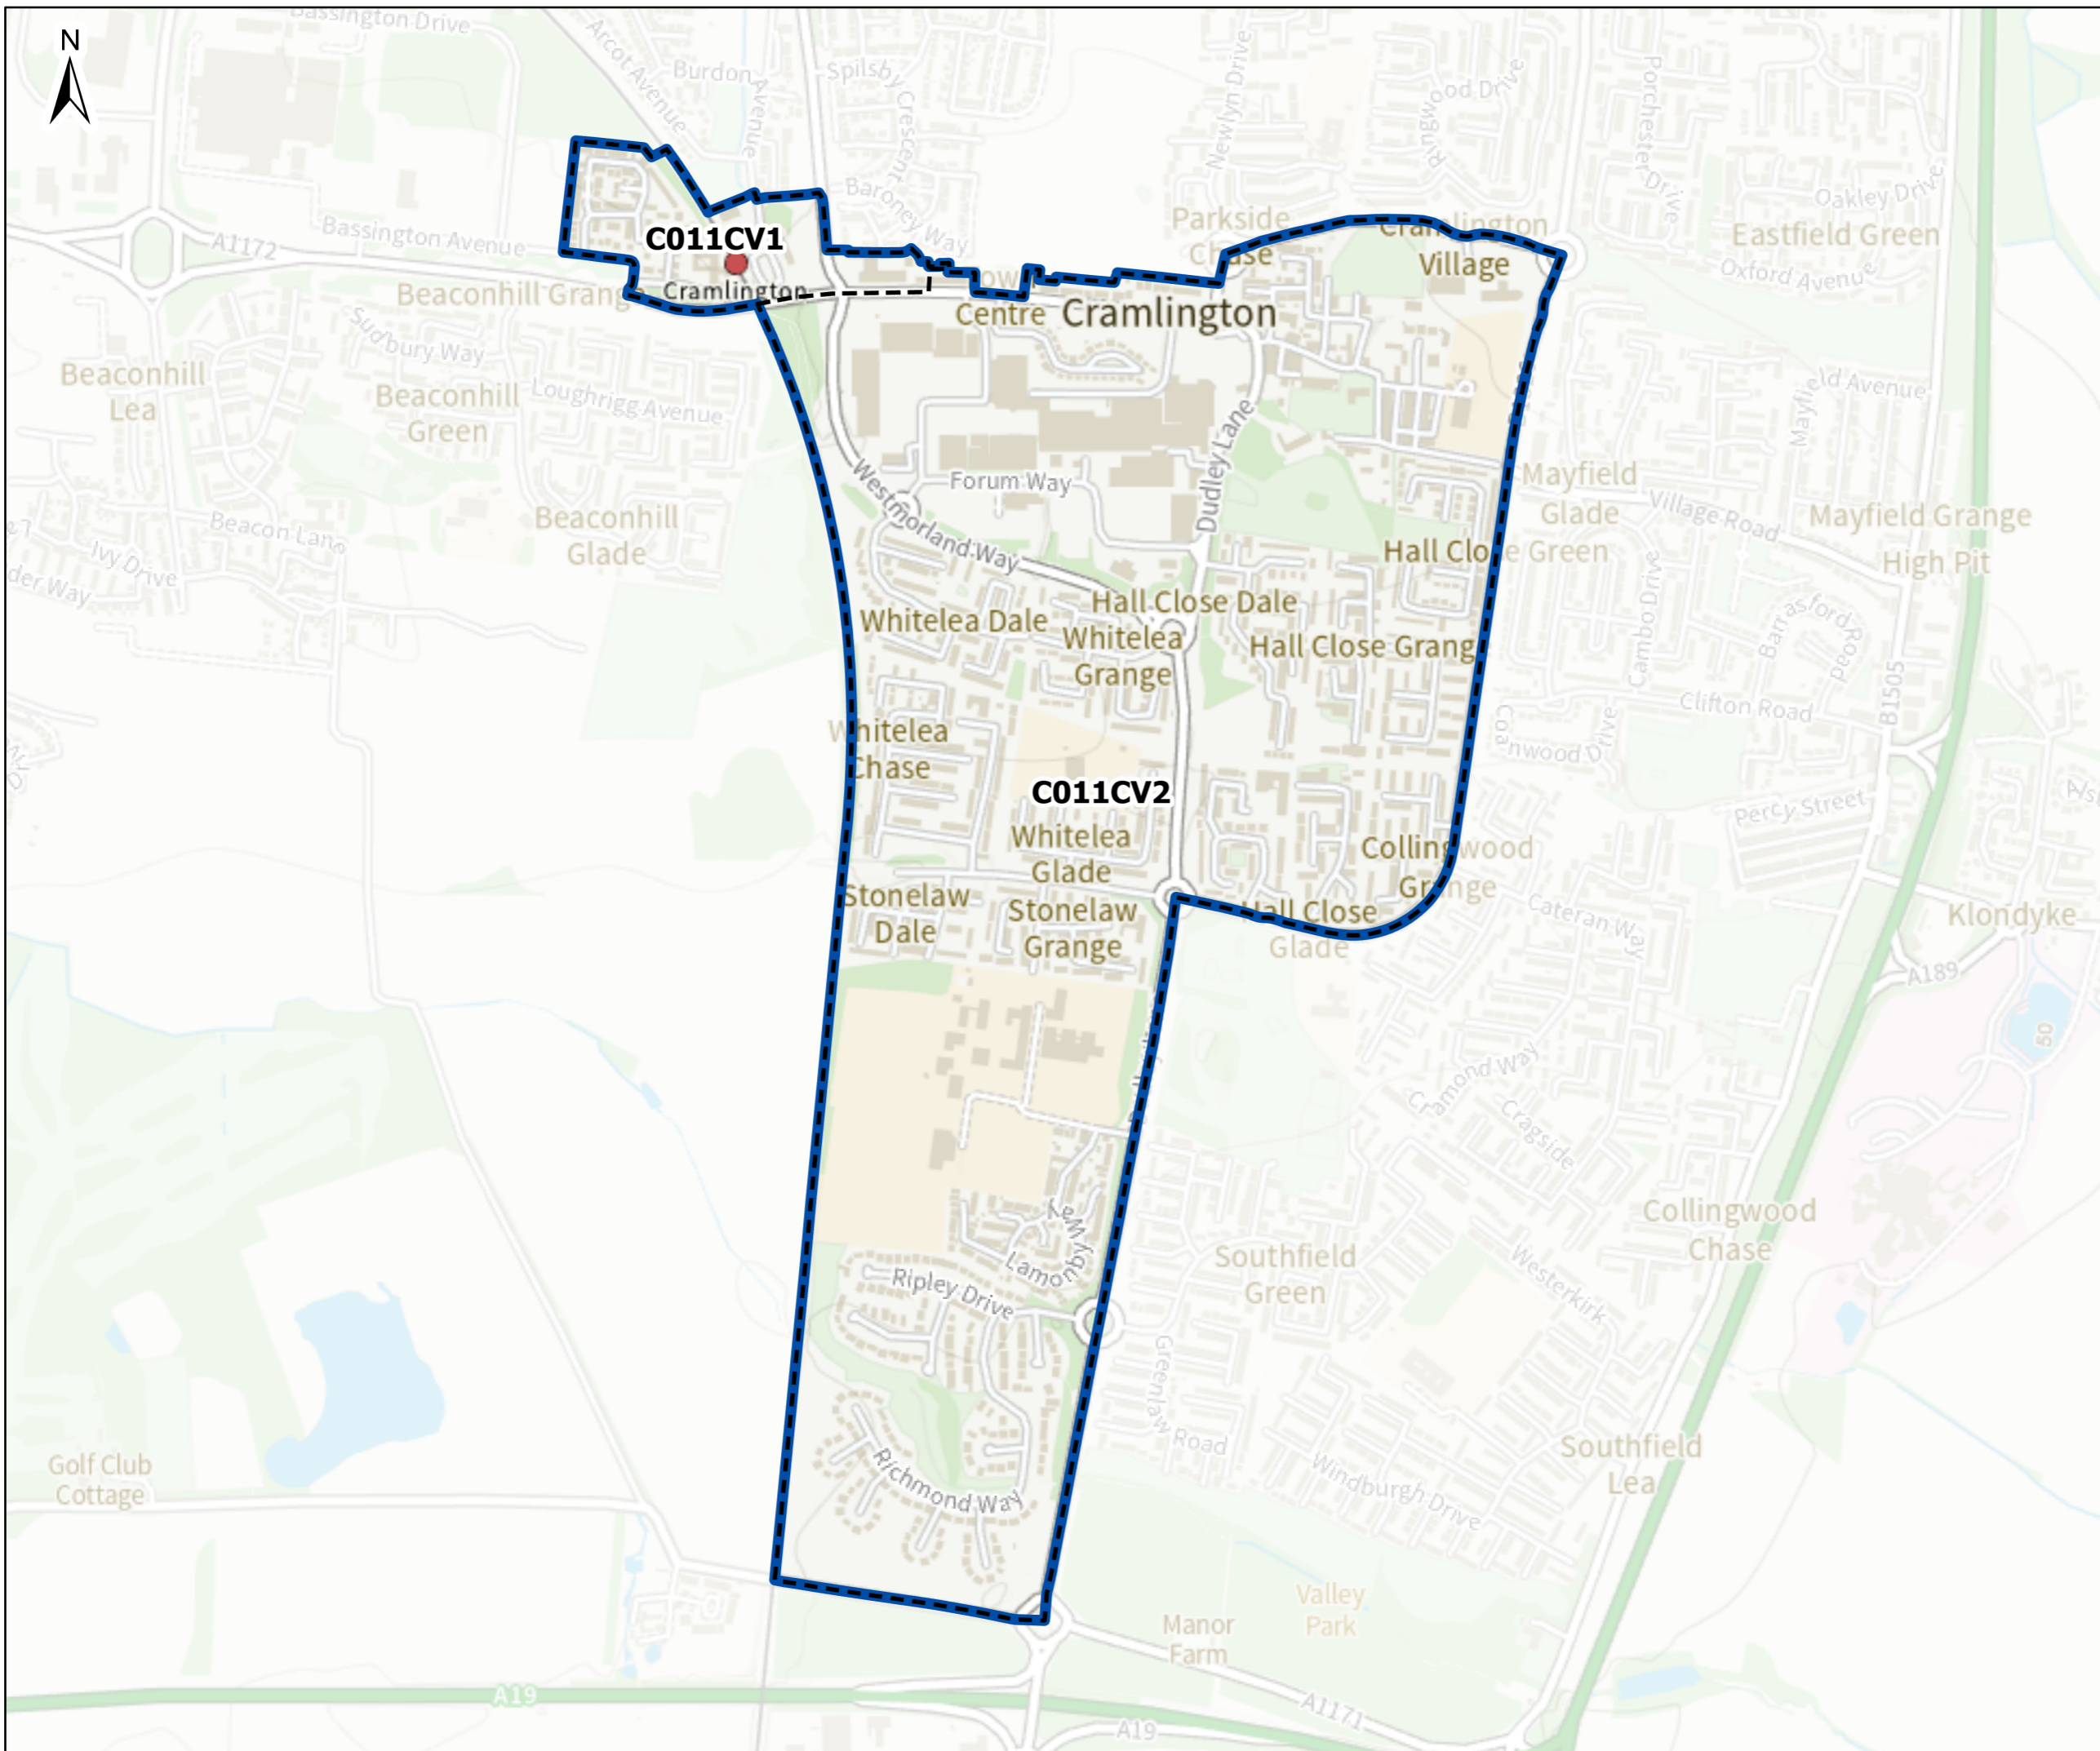

Northumberland County Council

LEGEND

-  Electoral Divisions
-  Polling Districts

© Crown Copyright and database rights 2024
OS AC0000849738. Contains public sector
information licensed under the Open
Government Licence v3.0.

Project
Northumberland County Council
Electoral Division Map

Title
Cramlington Village

Designed / Drawn Ryan Gilchrist	Checked Lynsey Denyer
Date 07/03/25	Date 07/03/25
Sheet Size A3	Original Scale 1:10,000