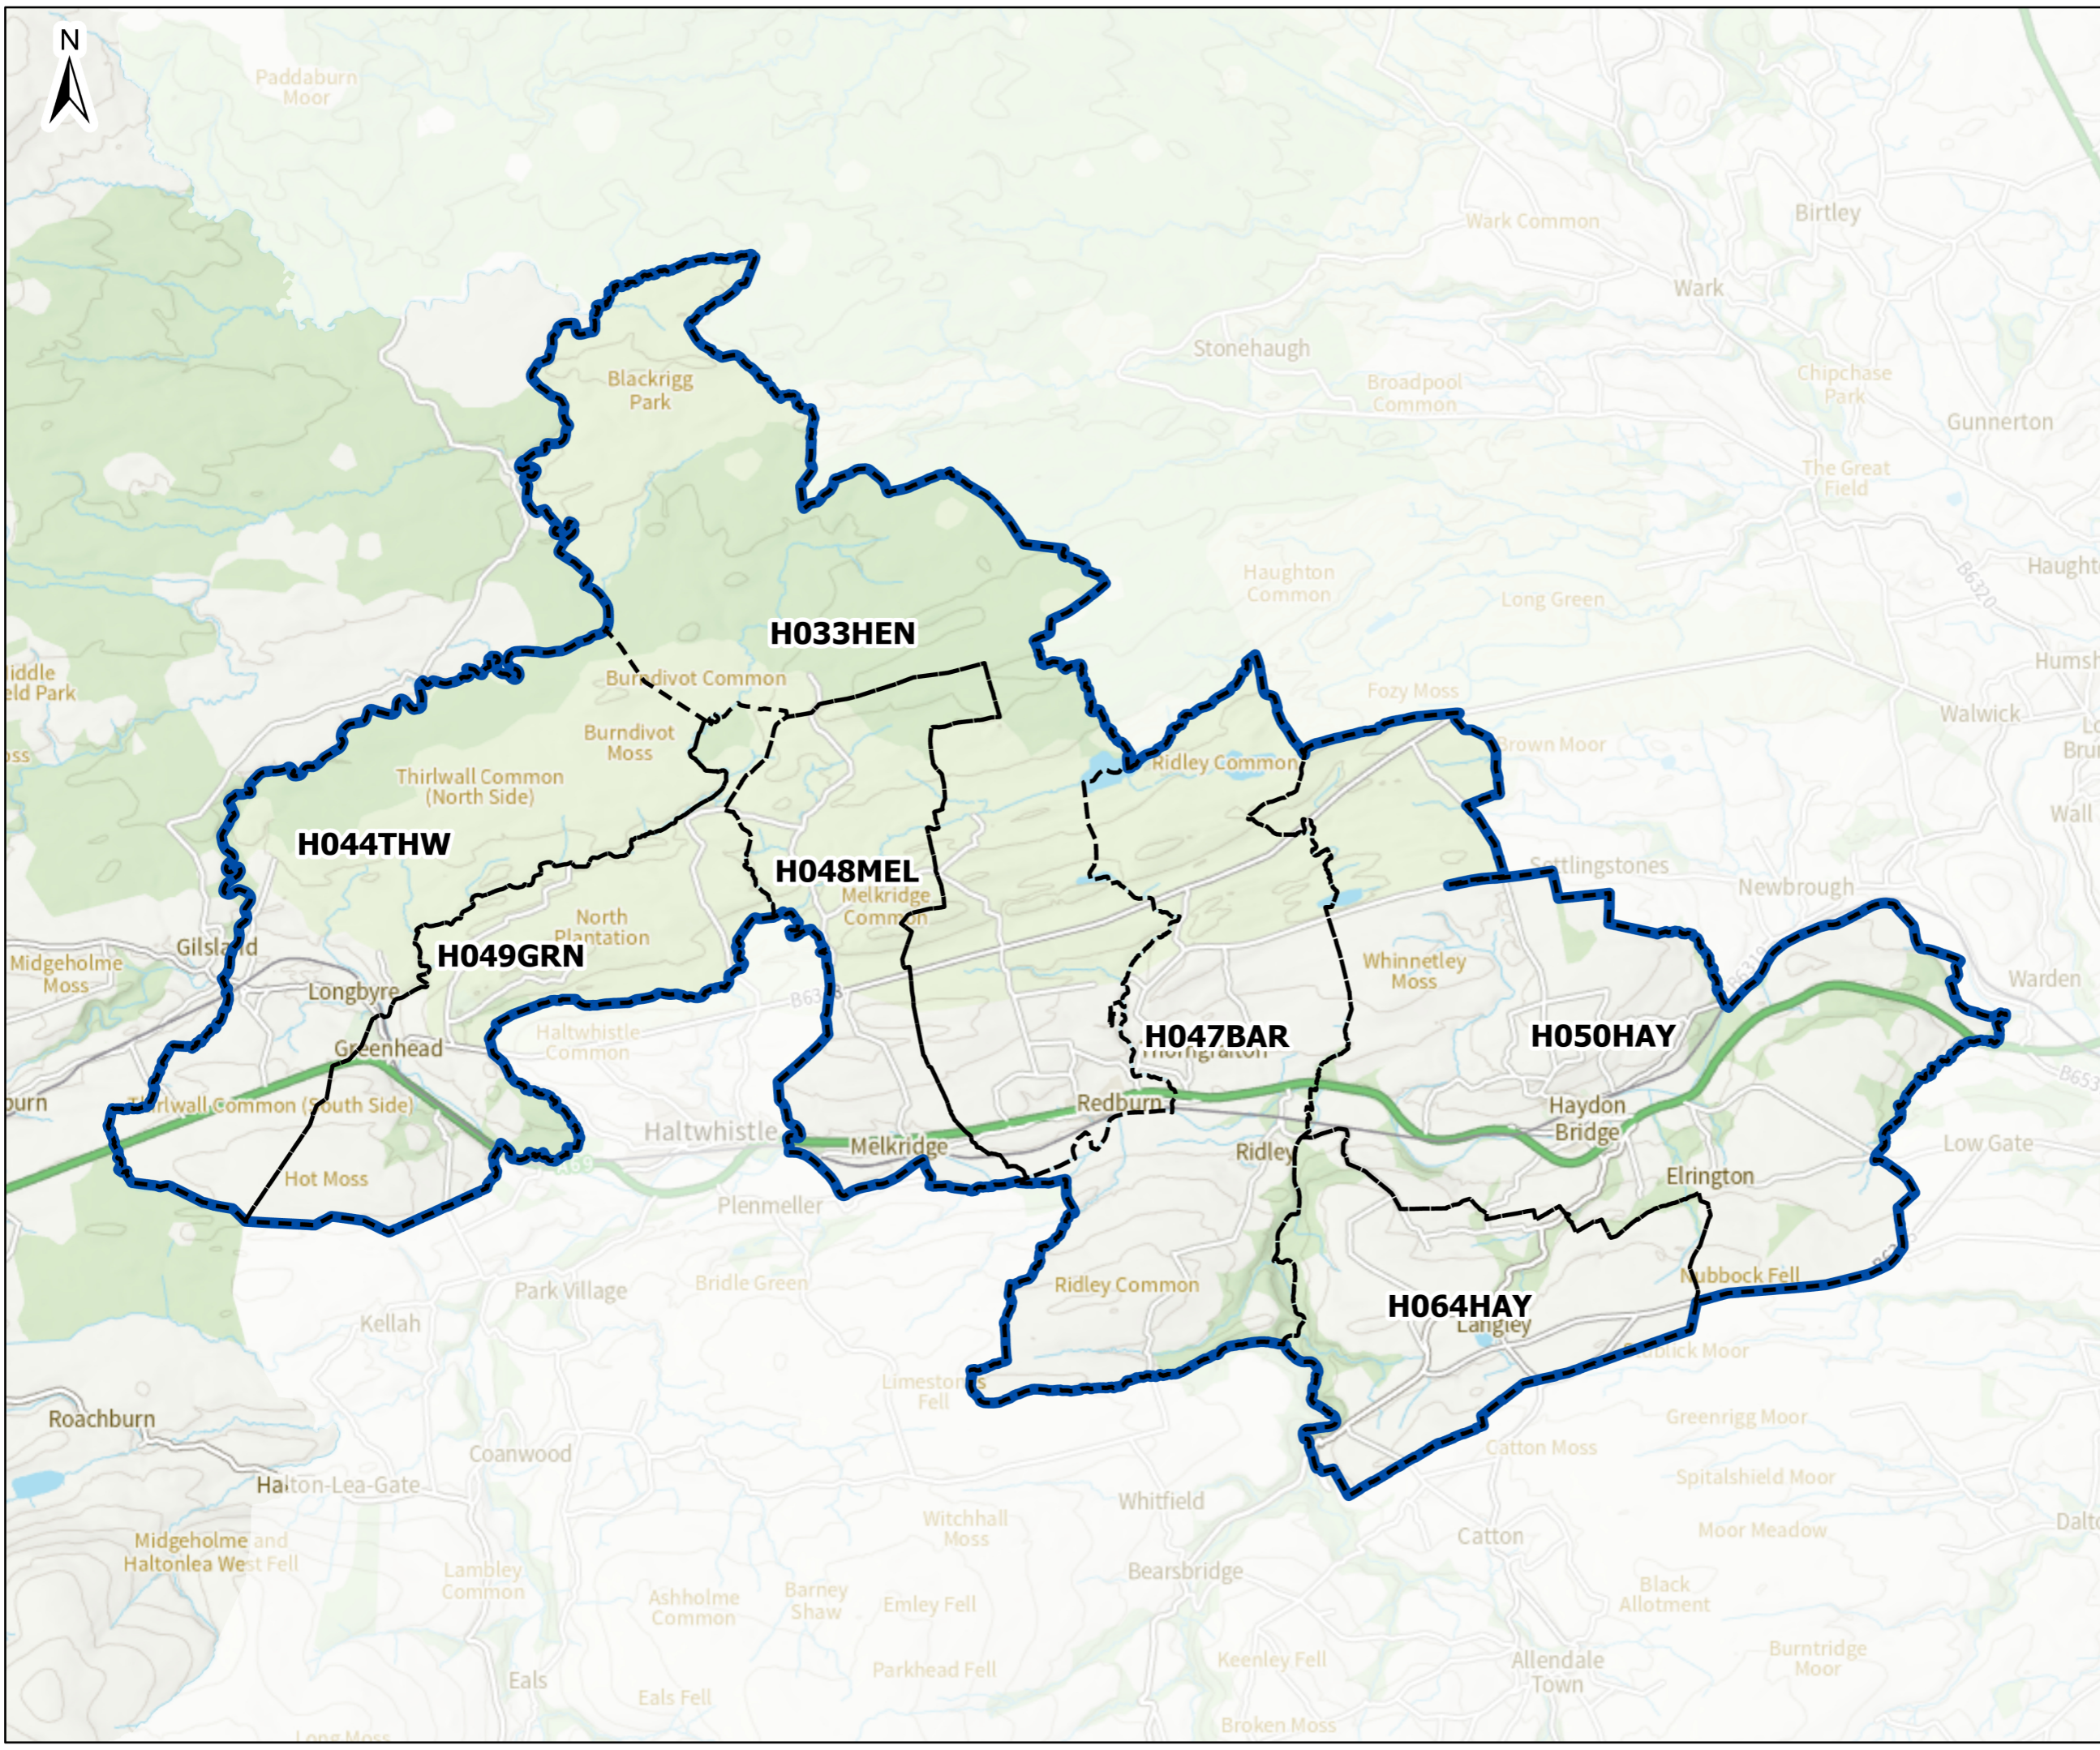

Northumberland County Council

LEGEND

-  Electoral Divisions
-  Polling Districts

© Crown Copyright and database rights 2024
OS AC0000849738. Contains public sector
information licensed under the Open
Government Licence v3.0.

Project
Northumberland County Council
Electoral Division Map

Title
Haydon & Hadrian

Designed / Drawn Ryan Gilchrist	Checked Lynsey Denyer	
Date 07/03/25	Date 07/03/25	
Sheet Size A3	Original Scale 1:94,000	