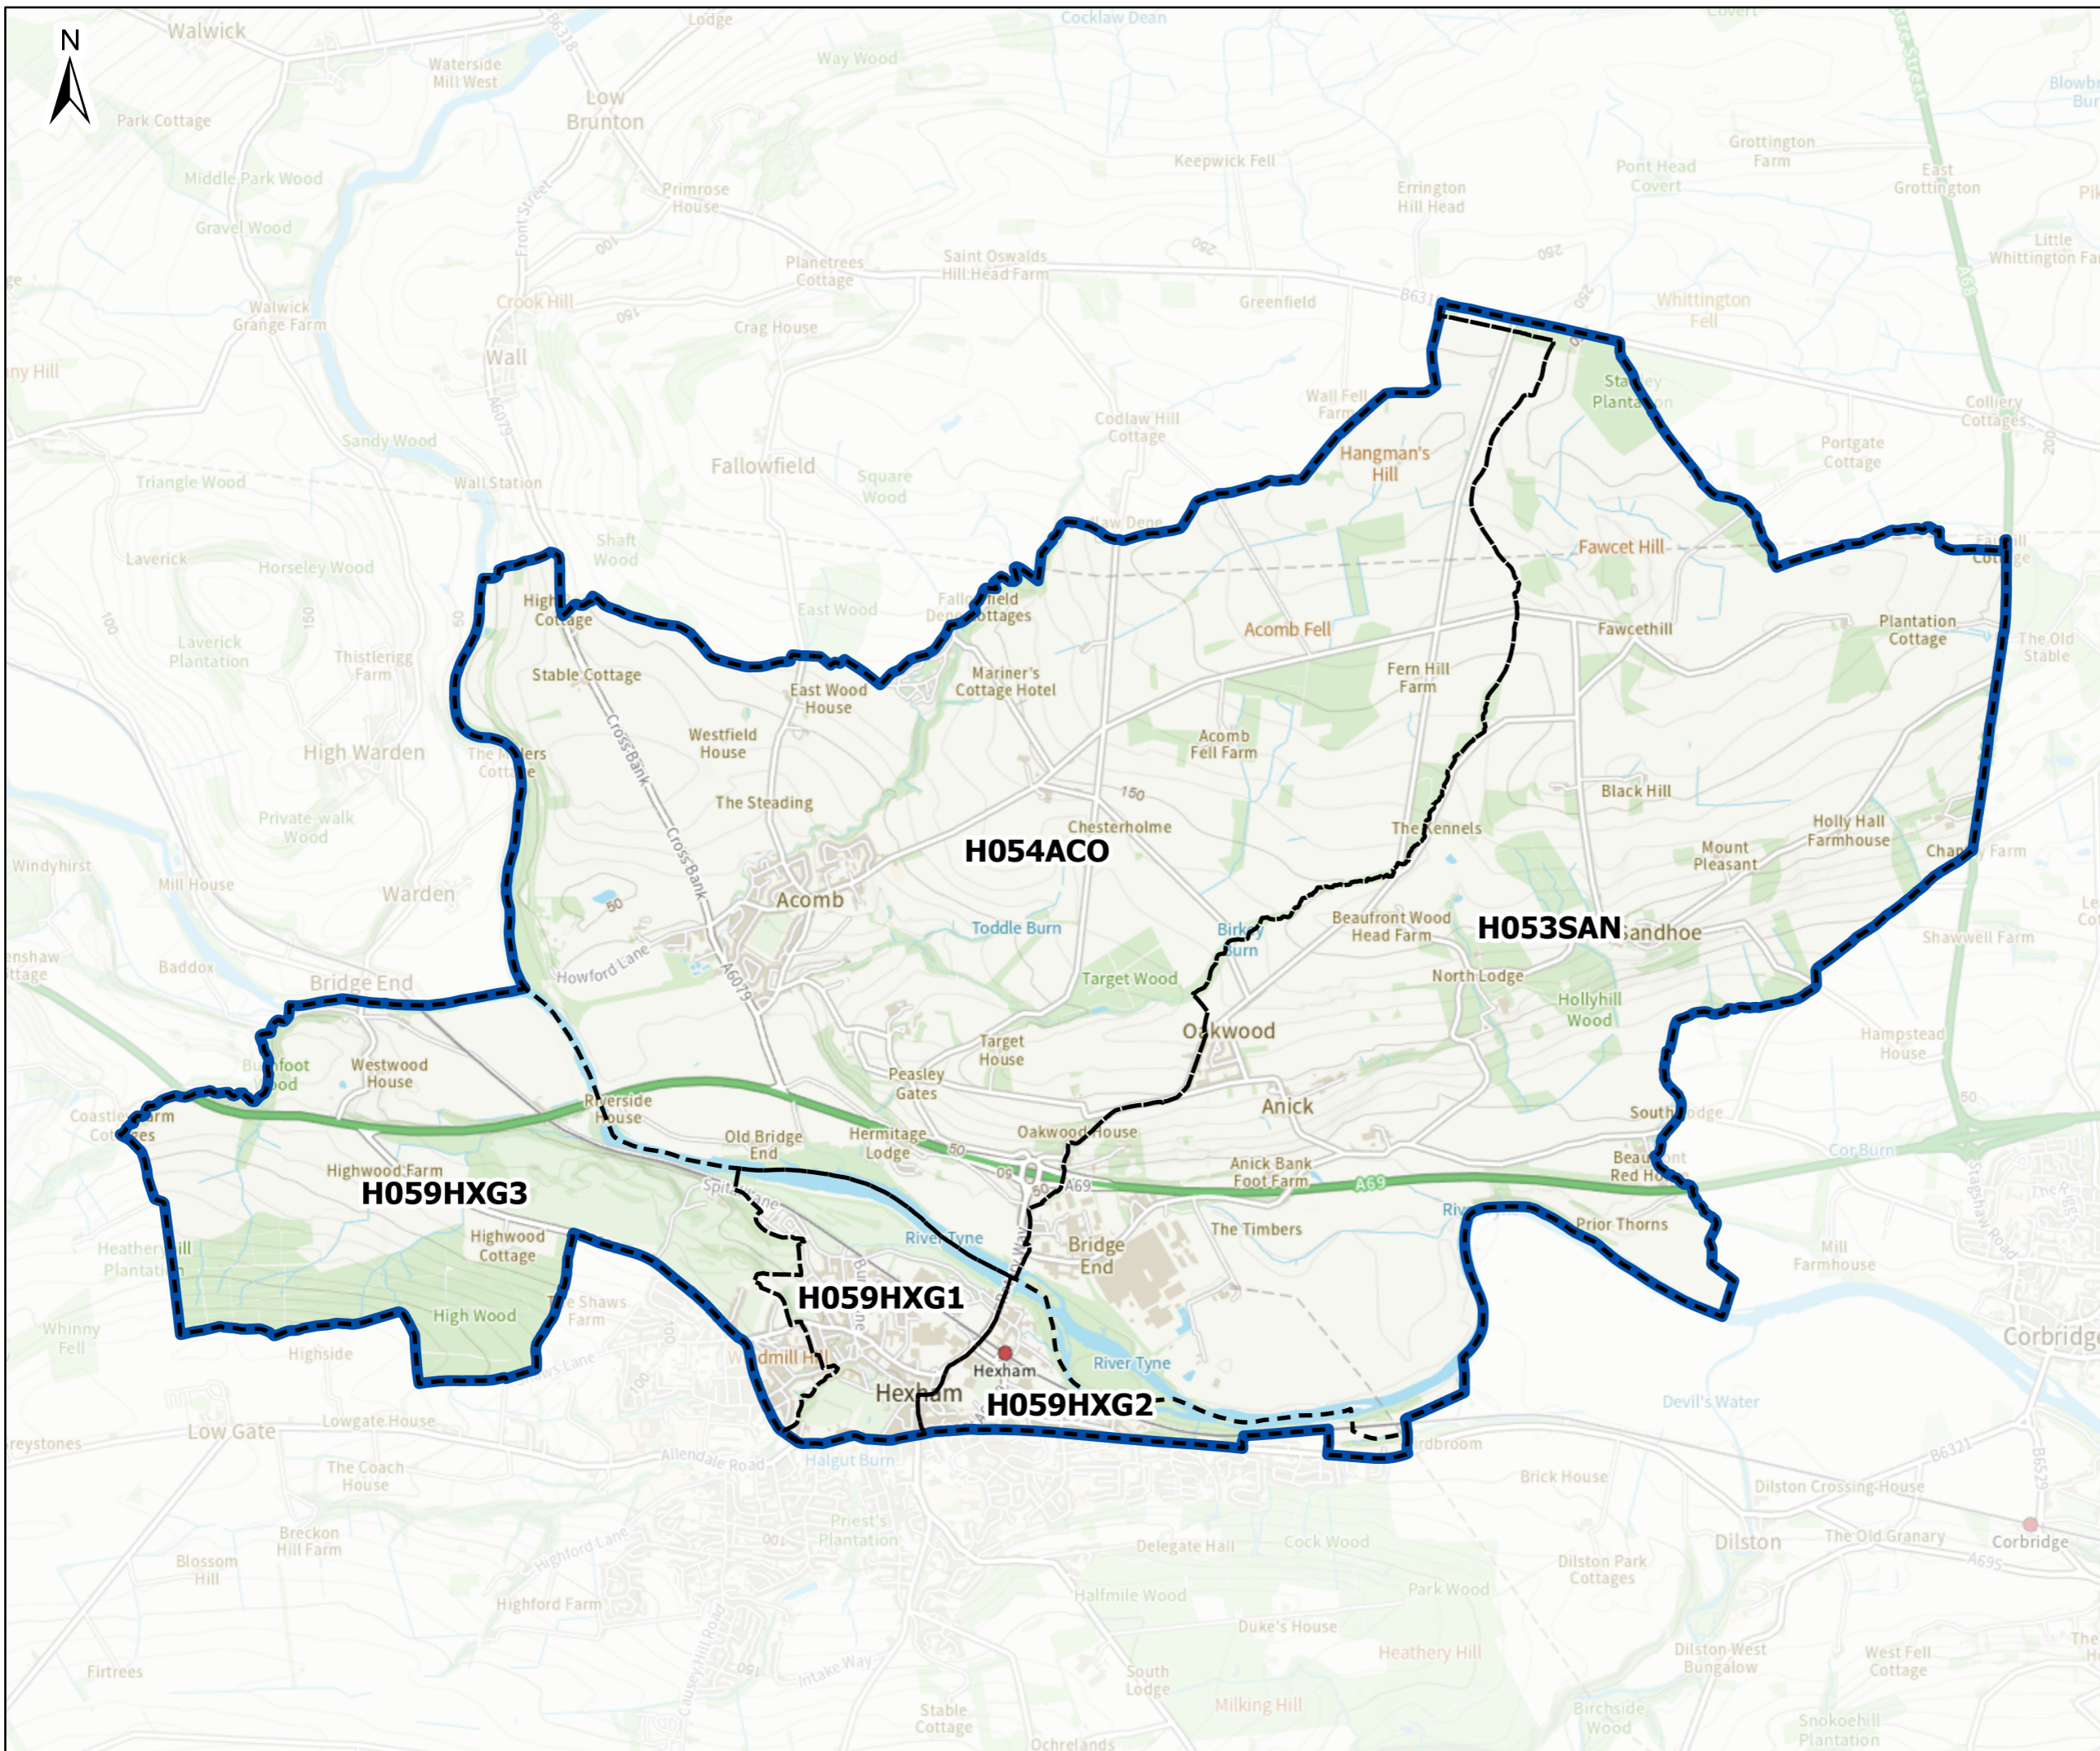

Northumberland County Council

LEGEND

-  Electoral Divisions
-  Polling Districts

© Crown Copyright and database rights 2024
OS AC0000849738. Contains public sector
information licensed under the Open
Government Licence v3.0.

Project
**Northumberland County Council
Electoral Division Map**

Title
Hexham North

Designed / Drawn Ryan Gilchrist	Checked Lynsey Denyer	
Date 07/03/25	Date 07/03/25	
Sheet Size A3	Original Scale 1:29,000	