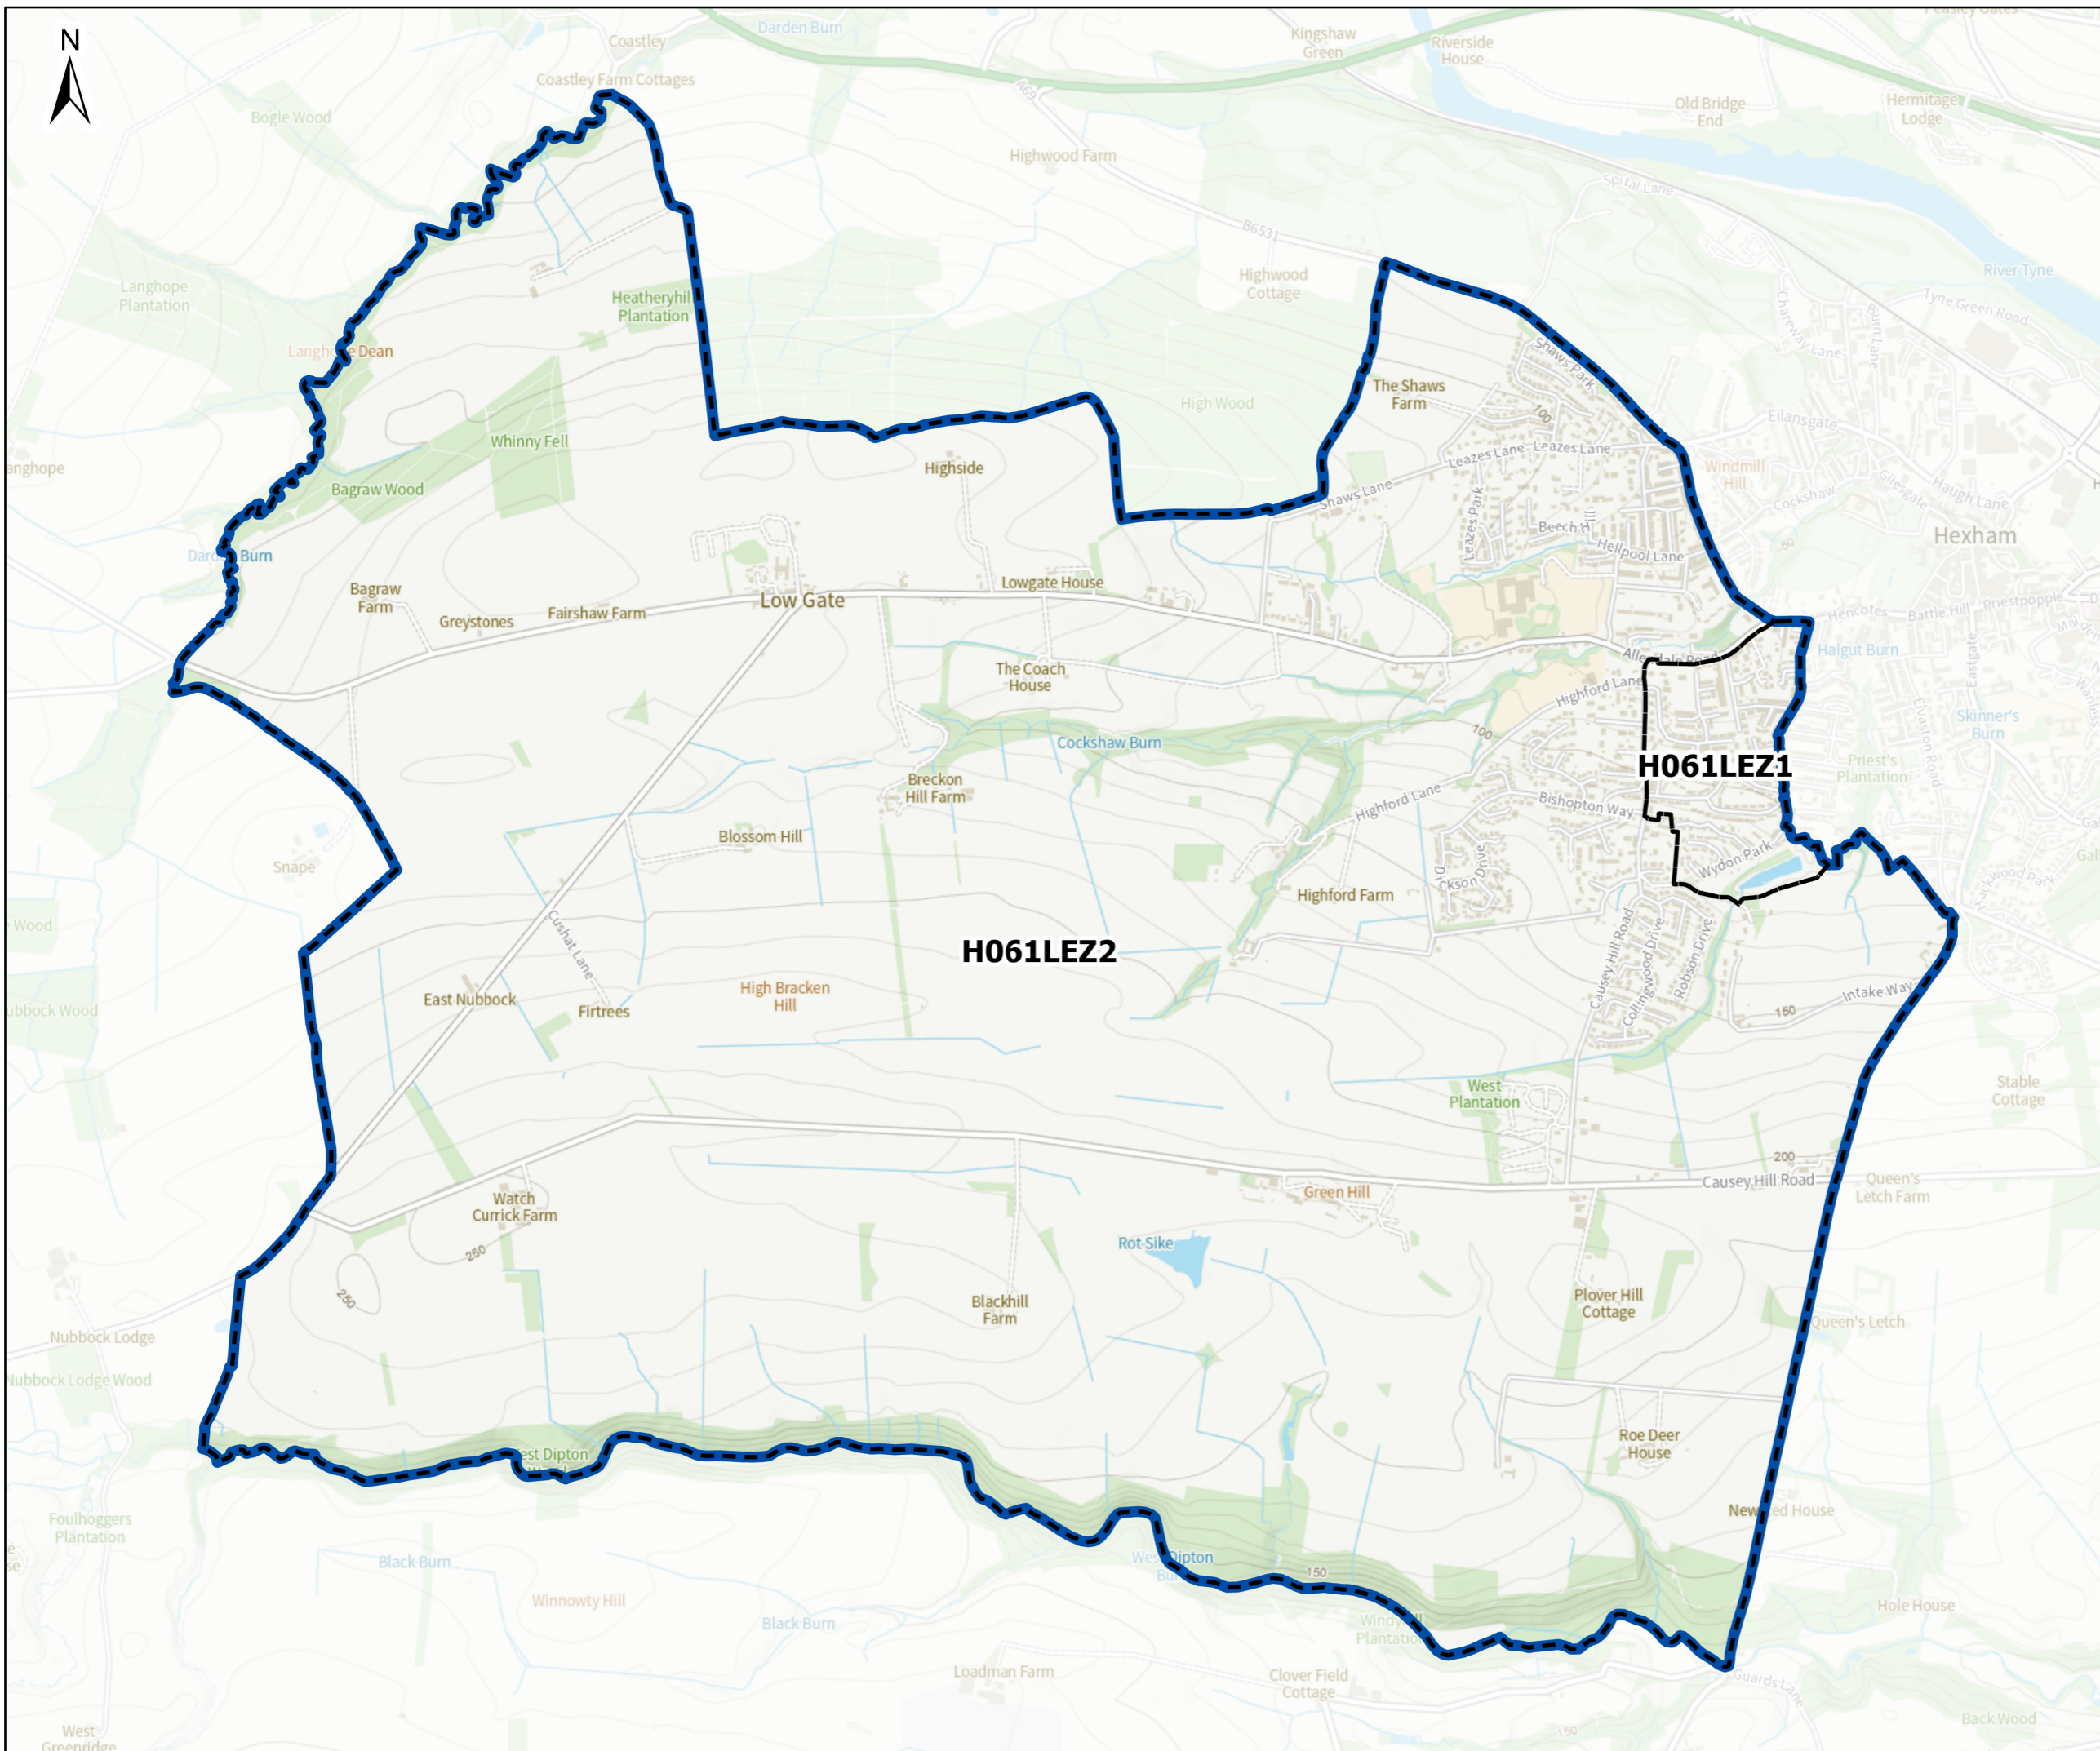

# Northumberland County Council

## LEGEND

-  Electoral Divisions
-  Polling Districts

© Crown Copyright and database rights 2024  
OS AC0000849738. Contains public sector  
information licensed under the Open  
Government Licence v3.0.

Project  
Northumberland County Council  
Electoral Division Map

Title  
Hexham West

Designed / Drawn Ryan Gilchrist	Checked Lysey Denyer
Date 07/03/25	Date 07/03/25
Sheet Size A3	Original Scale 1:17,000