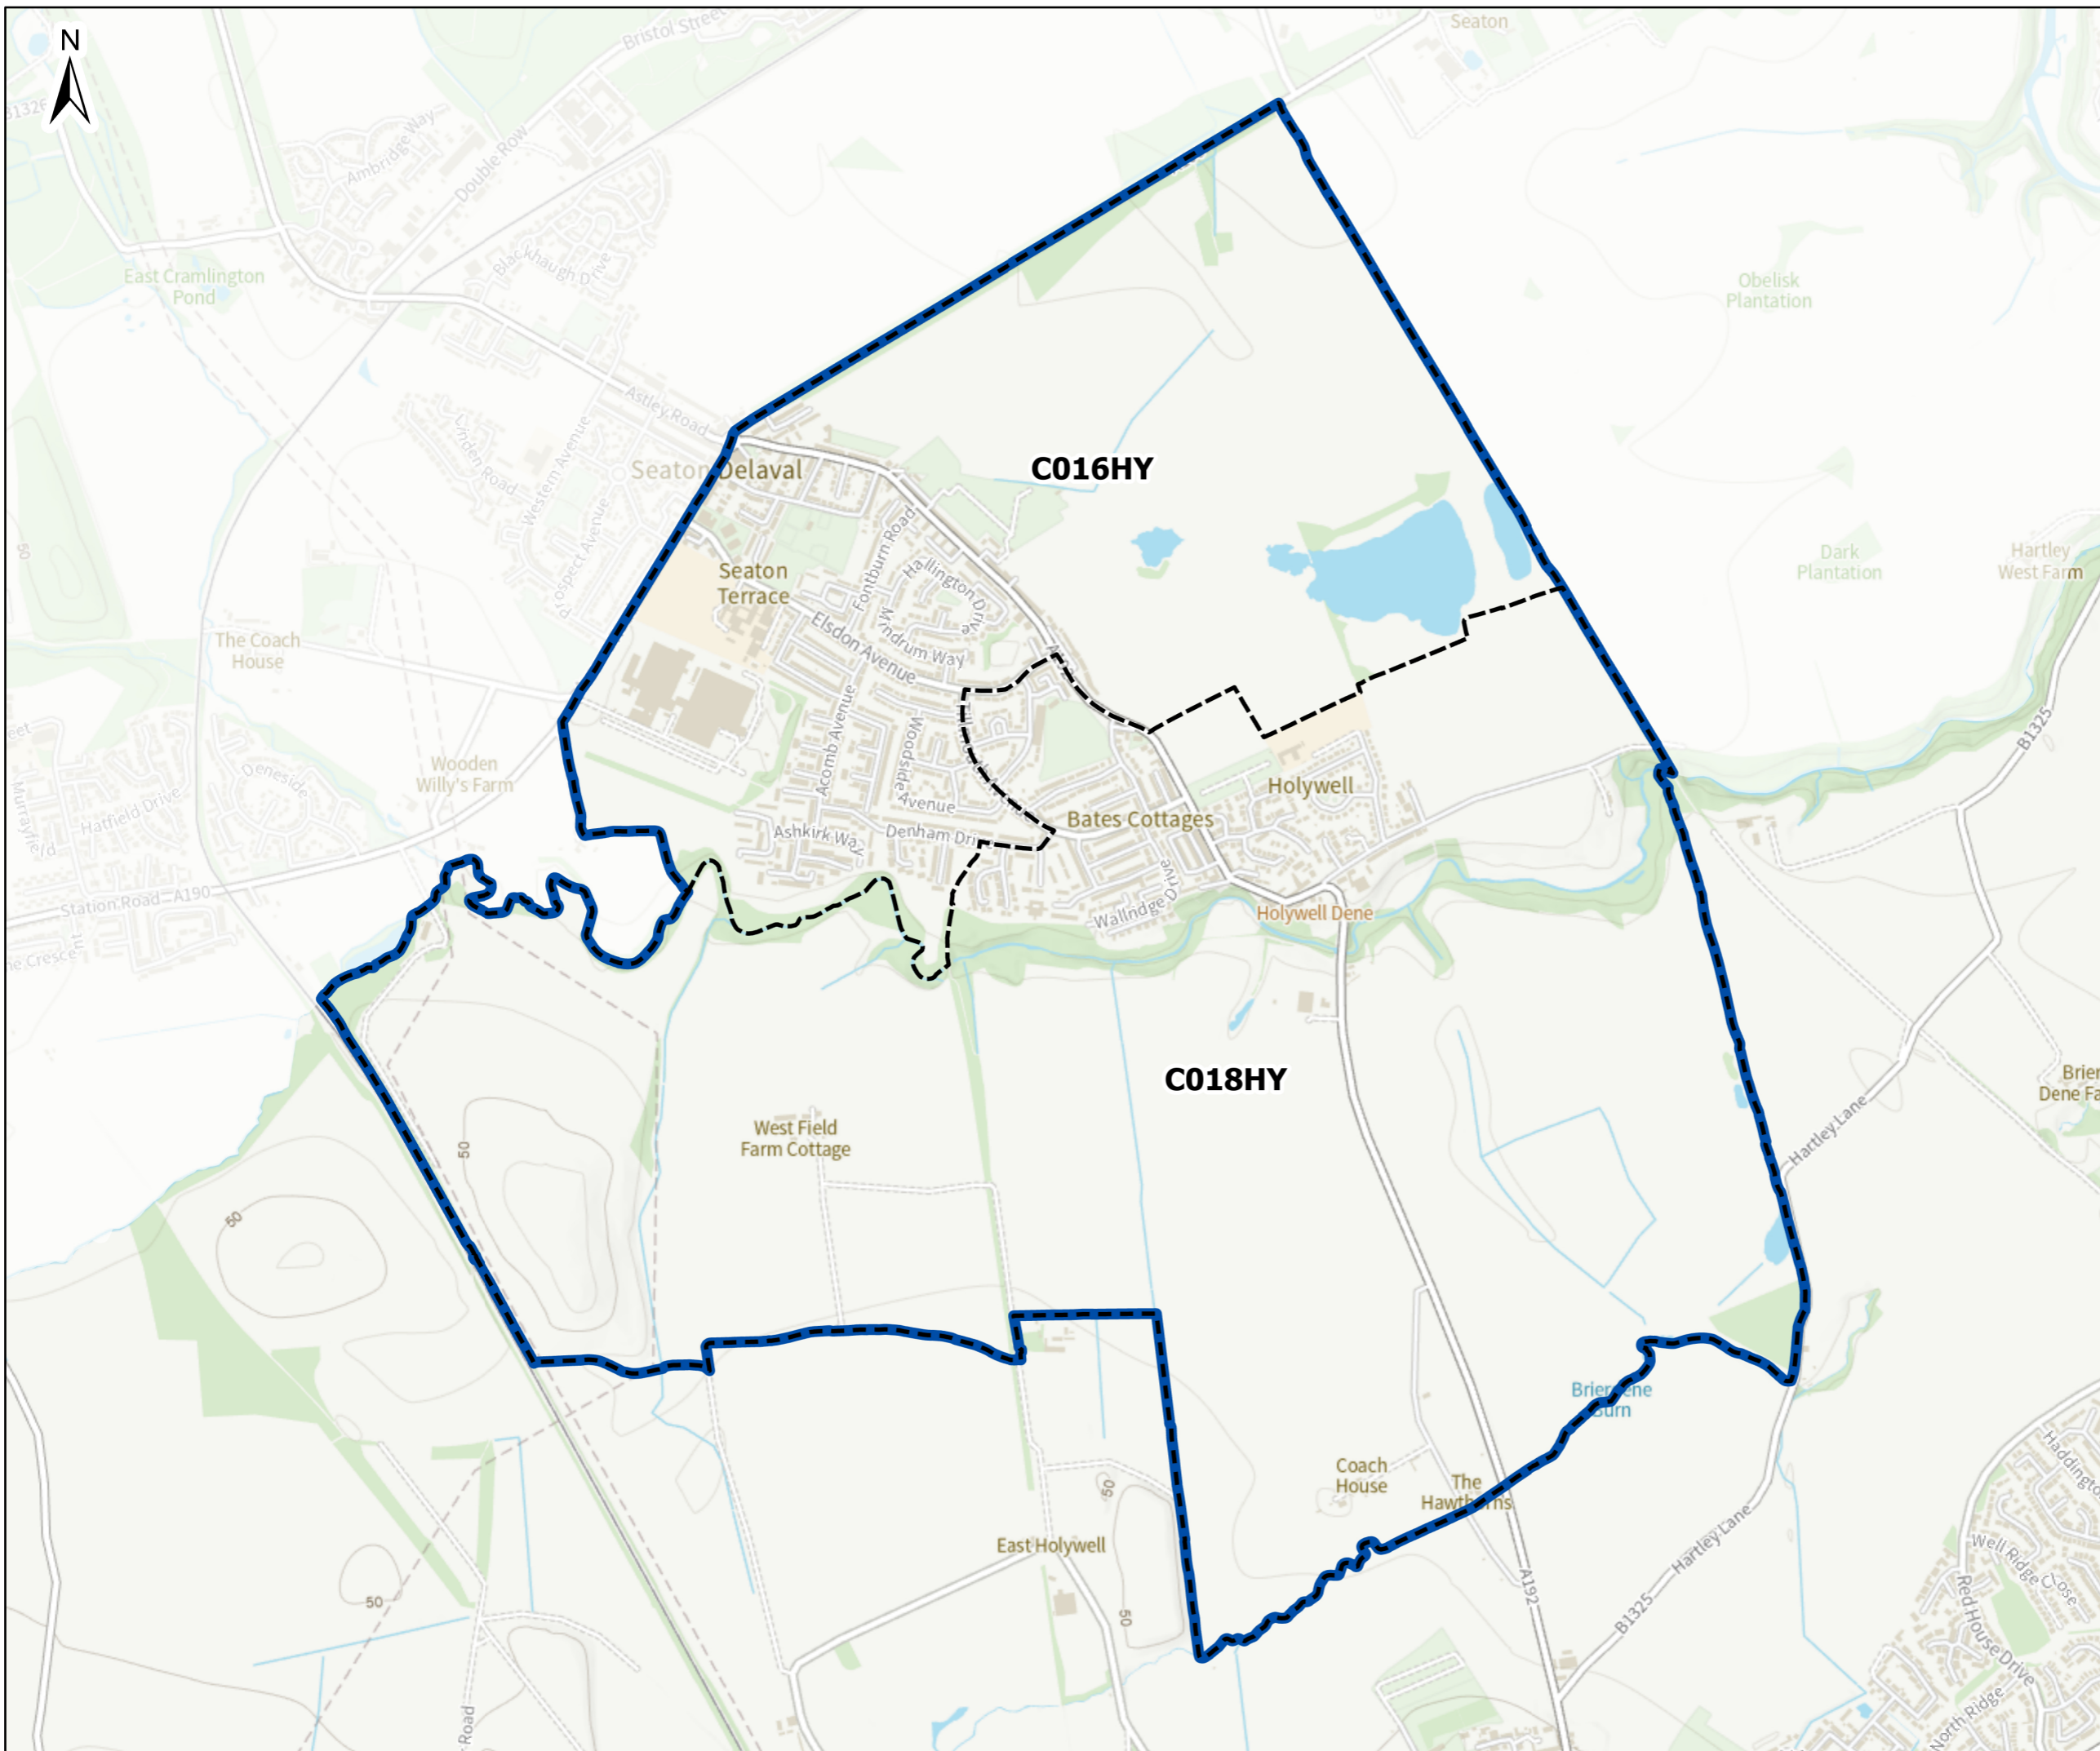

Northumberland County Council

LEGEND

- Electoral Divisions
- Polling Districts

© Crown Copyright and database rights 2024
OS AC0000849738. Contains public sector
information licensed under the Open
Government Licence v3.0.

Project
Northumberland County Council
Electoral Division Map

Title
Holywell

Designed / Drawn Ryan Gilchrist	Checked Lynsey Denyer
Date 07/03/25	Date 07/03/25
Sheet Size A3	Original Scale 1:14,000