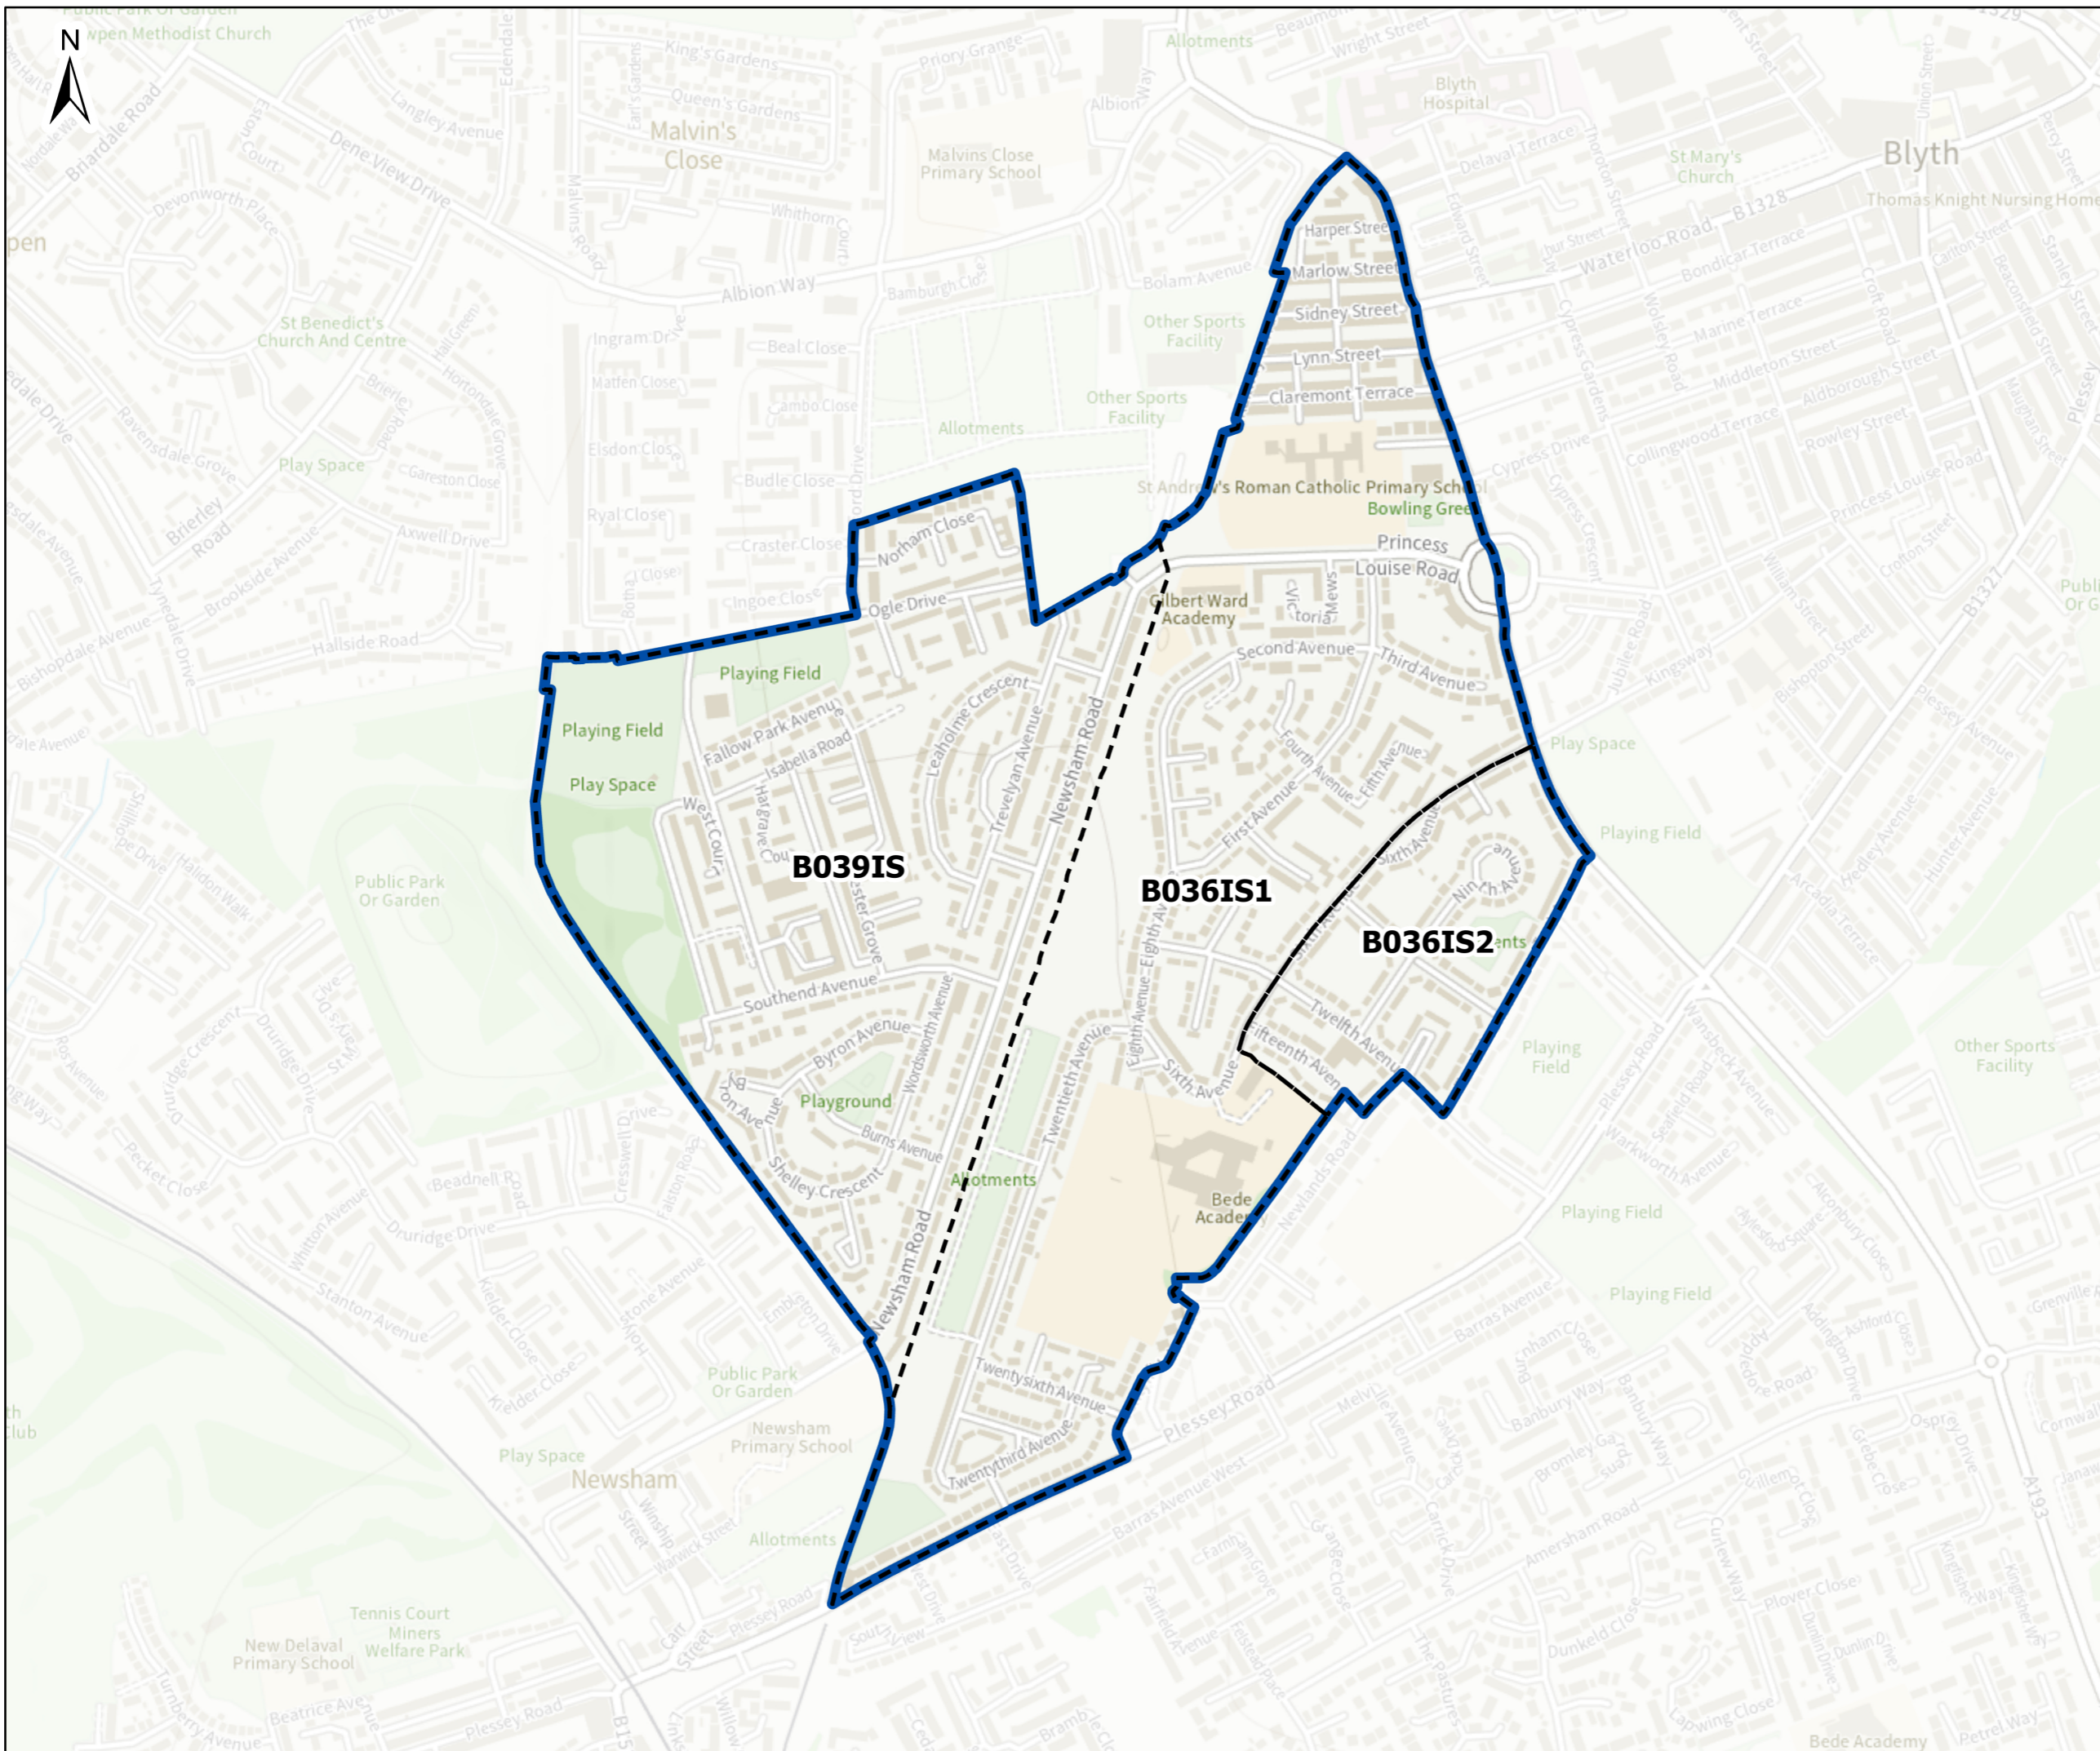

Northumberland County Council

LEGEND

- Electoral Divisions
- Polling Districts

© Crown Copyright and database rights 2024
OS AC0000849738. Contains public sector
information licensed under the Open
Government Licence v3.0.

Project
**Northumberland County Council
Electoral Division Map**

Title
Isabella

Designed / Drawn Ryan Gilchrist	Checked Lynsey Denyer	
Date 07/03/25	Date 07/03/25	
Sheet Size A3	Original Scale 1:7,000	