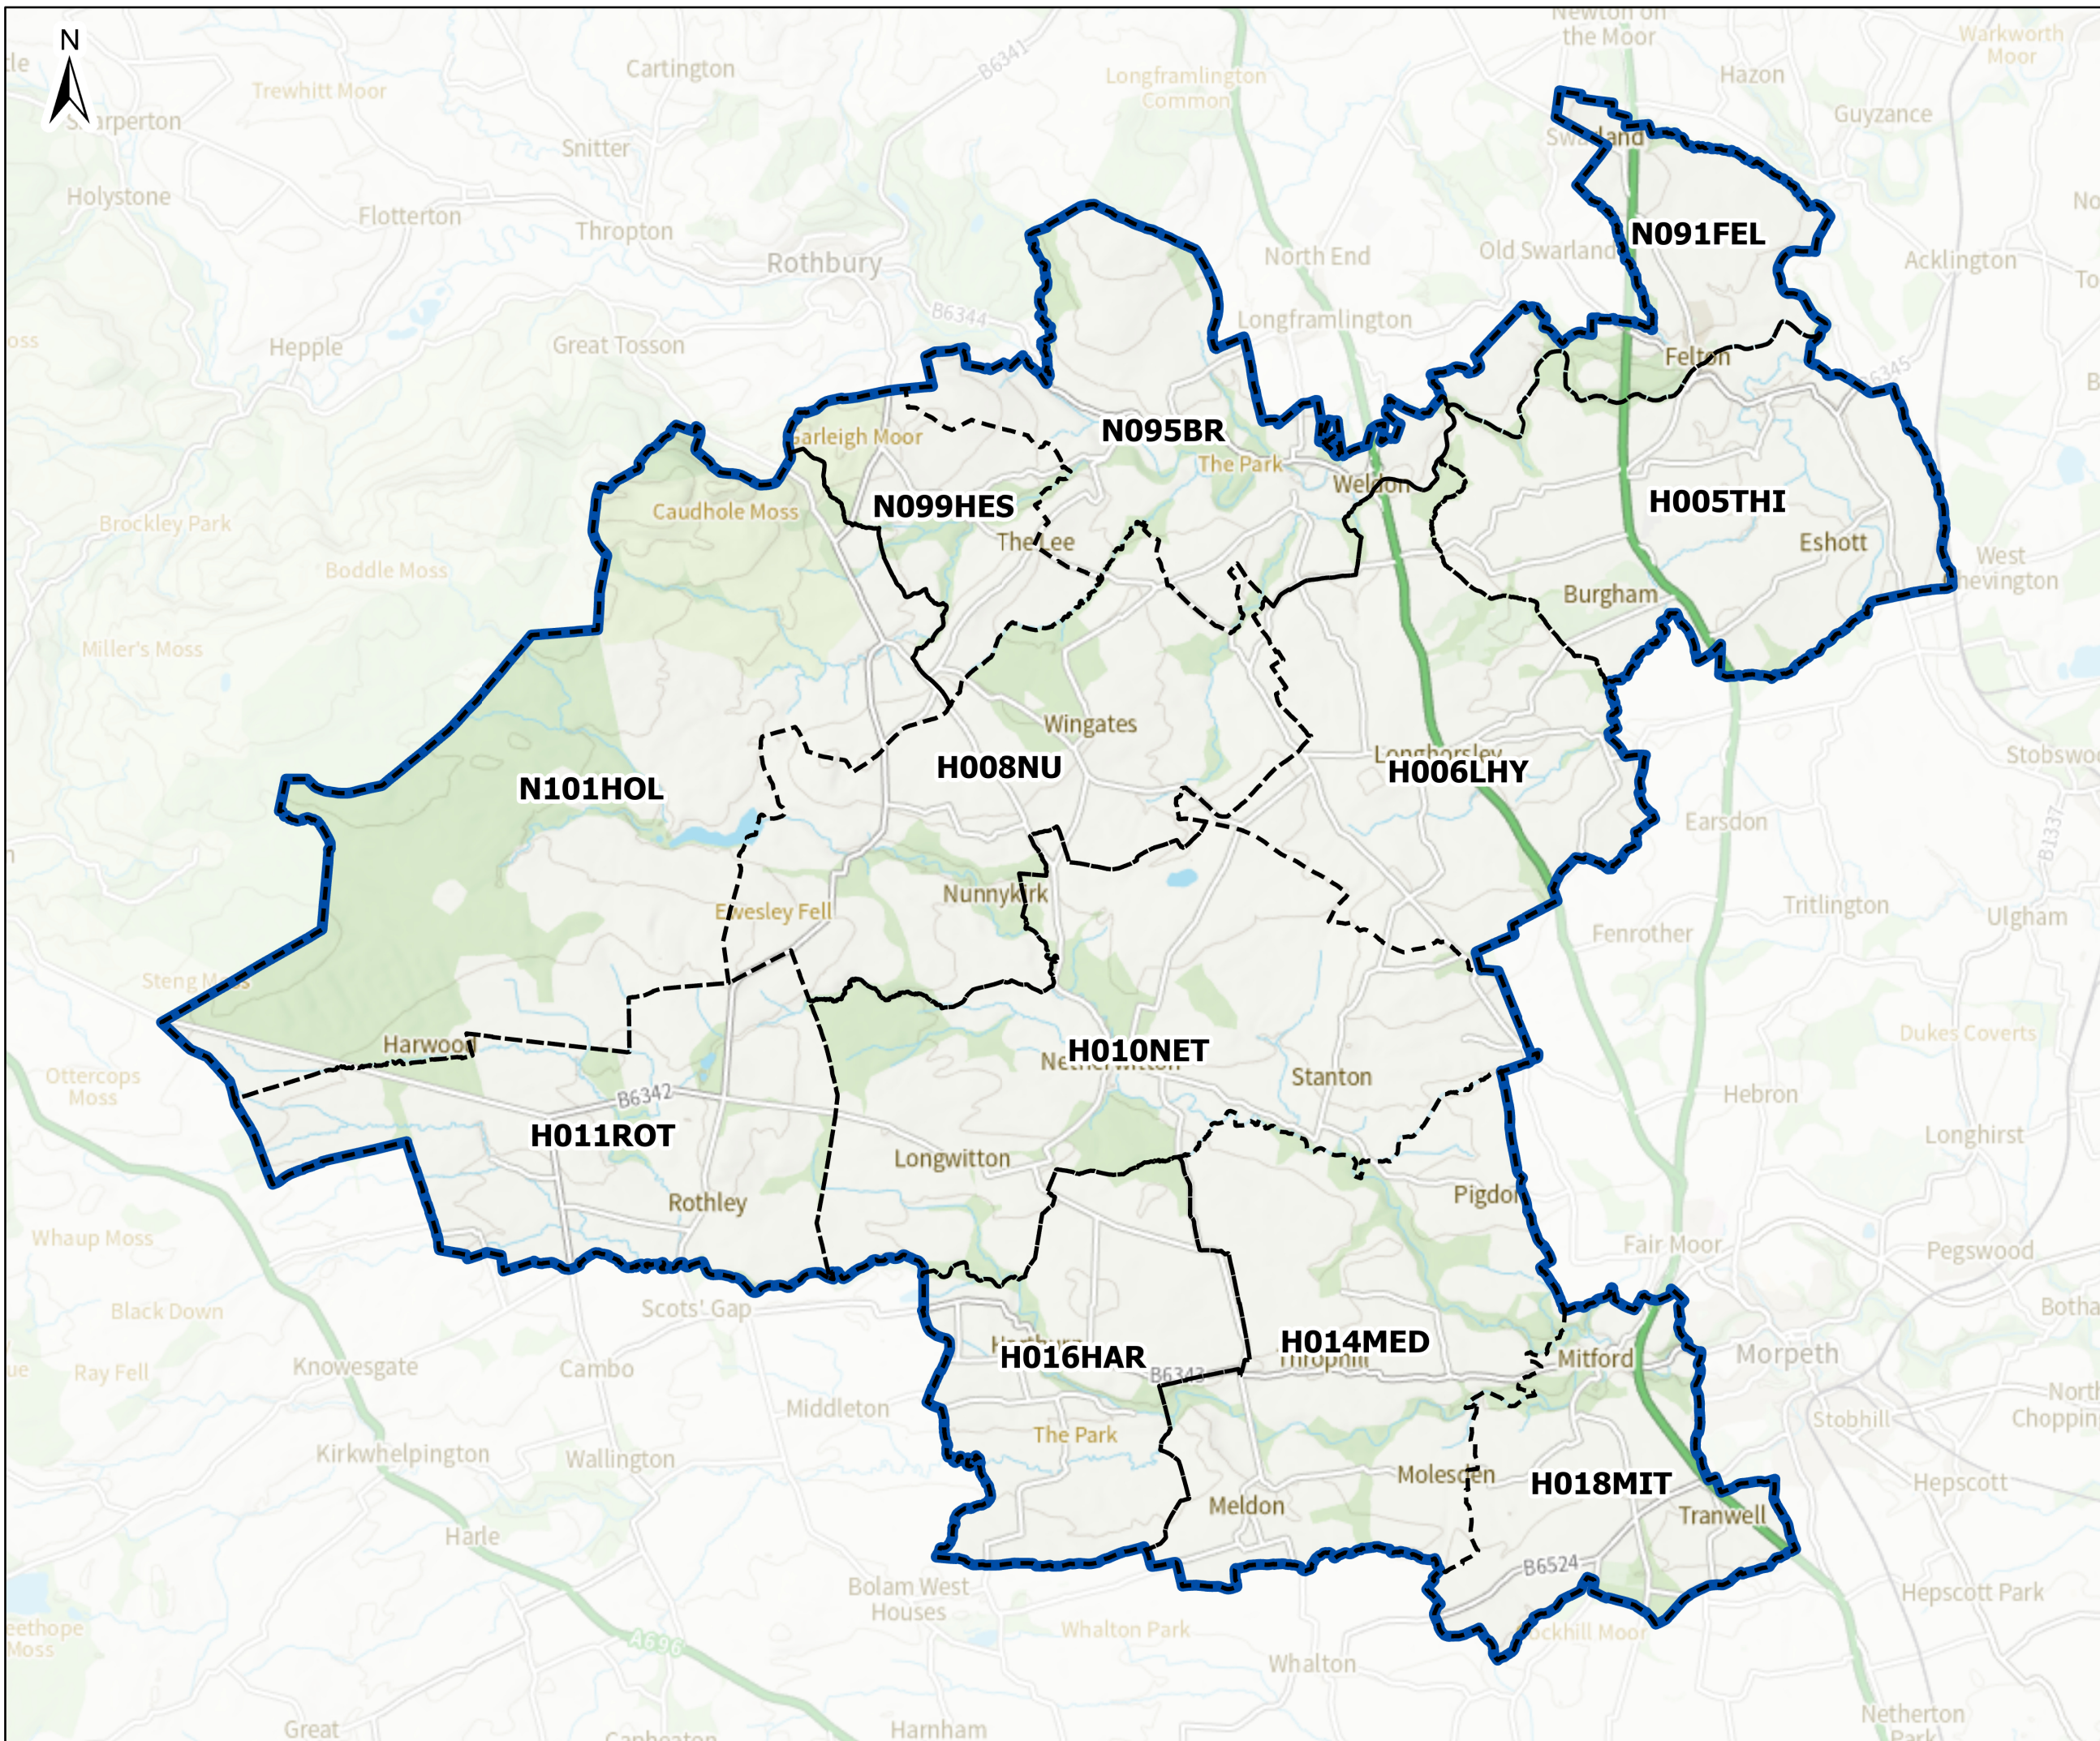

Northumberland County Council

LEGEND

- Electoral Divisions
- Polling Districts

© Crown Copyright and database rights 2024
OS AC0000849738. Contains public sector
information licensed under the Open
Government Licence v3.0.

Project
Northumberland County Council
Electoral Division Map

Title
Longhorsley

Designed / Drawn Ryan Gilchrist	Checked Lynsey Denyer
Date 07/03/25	Date 07/03/25
Sheet Size A3	Original Scale 1:89,000