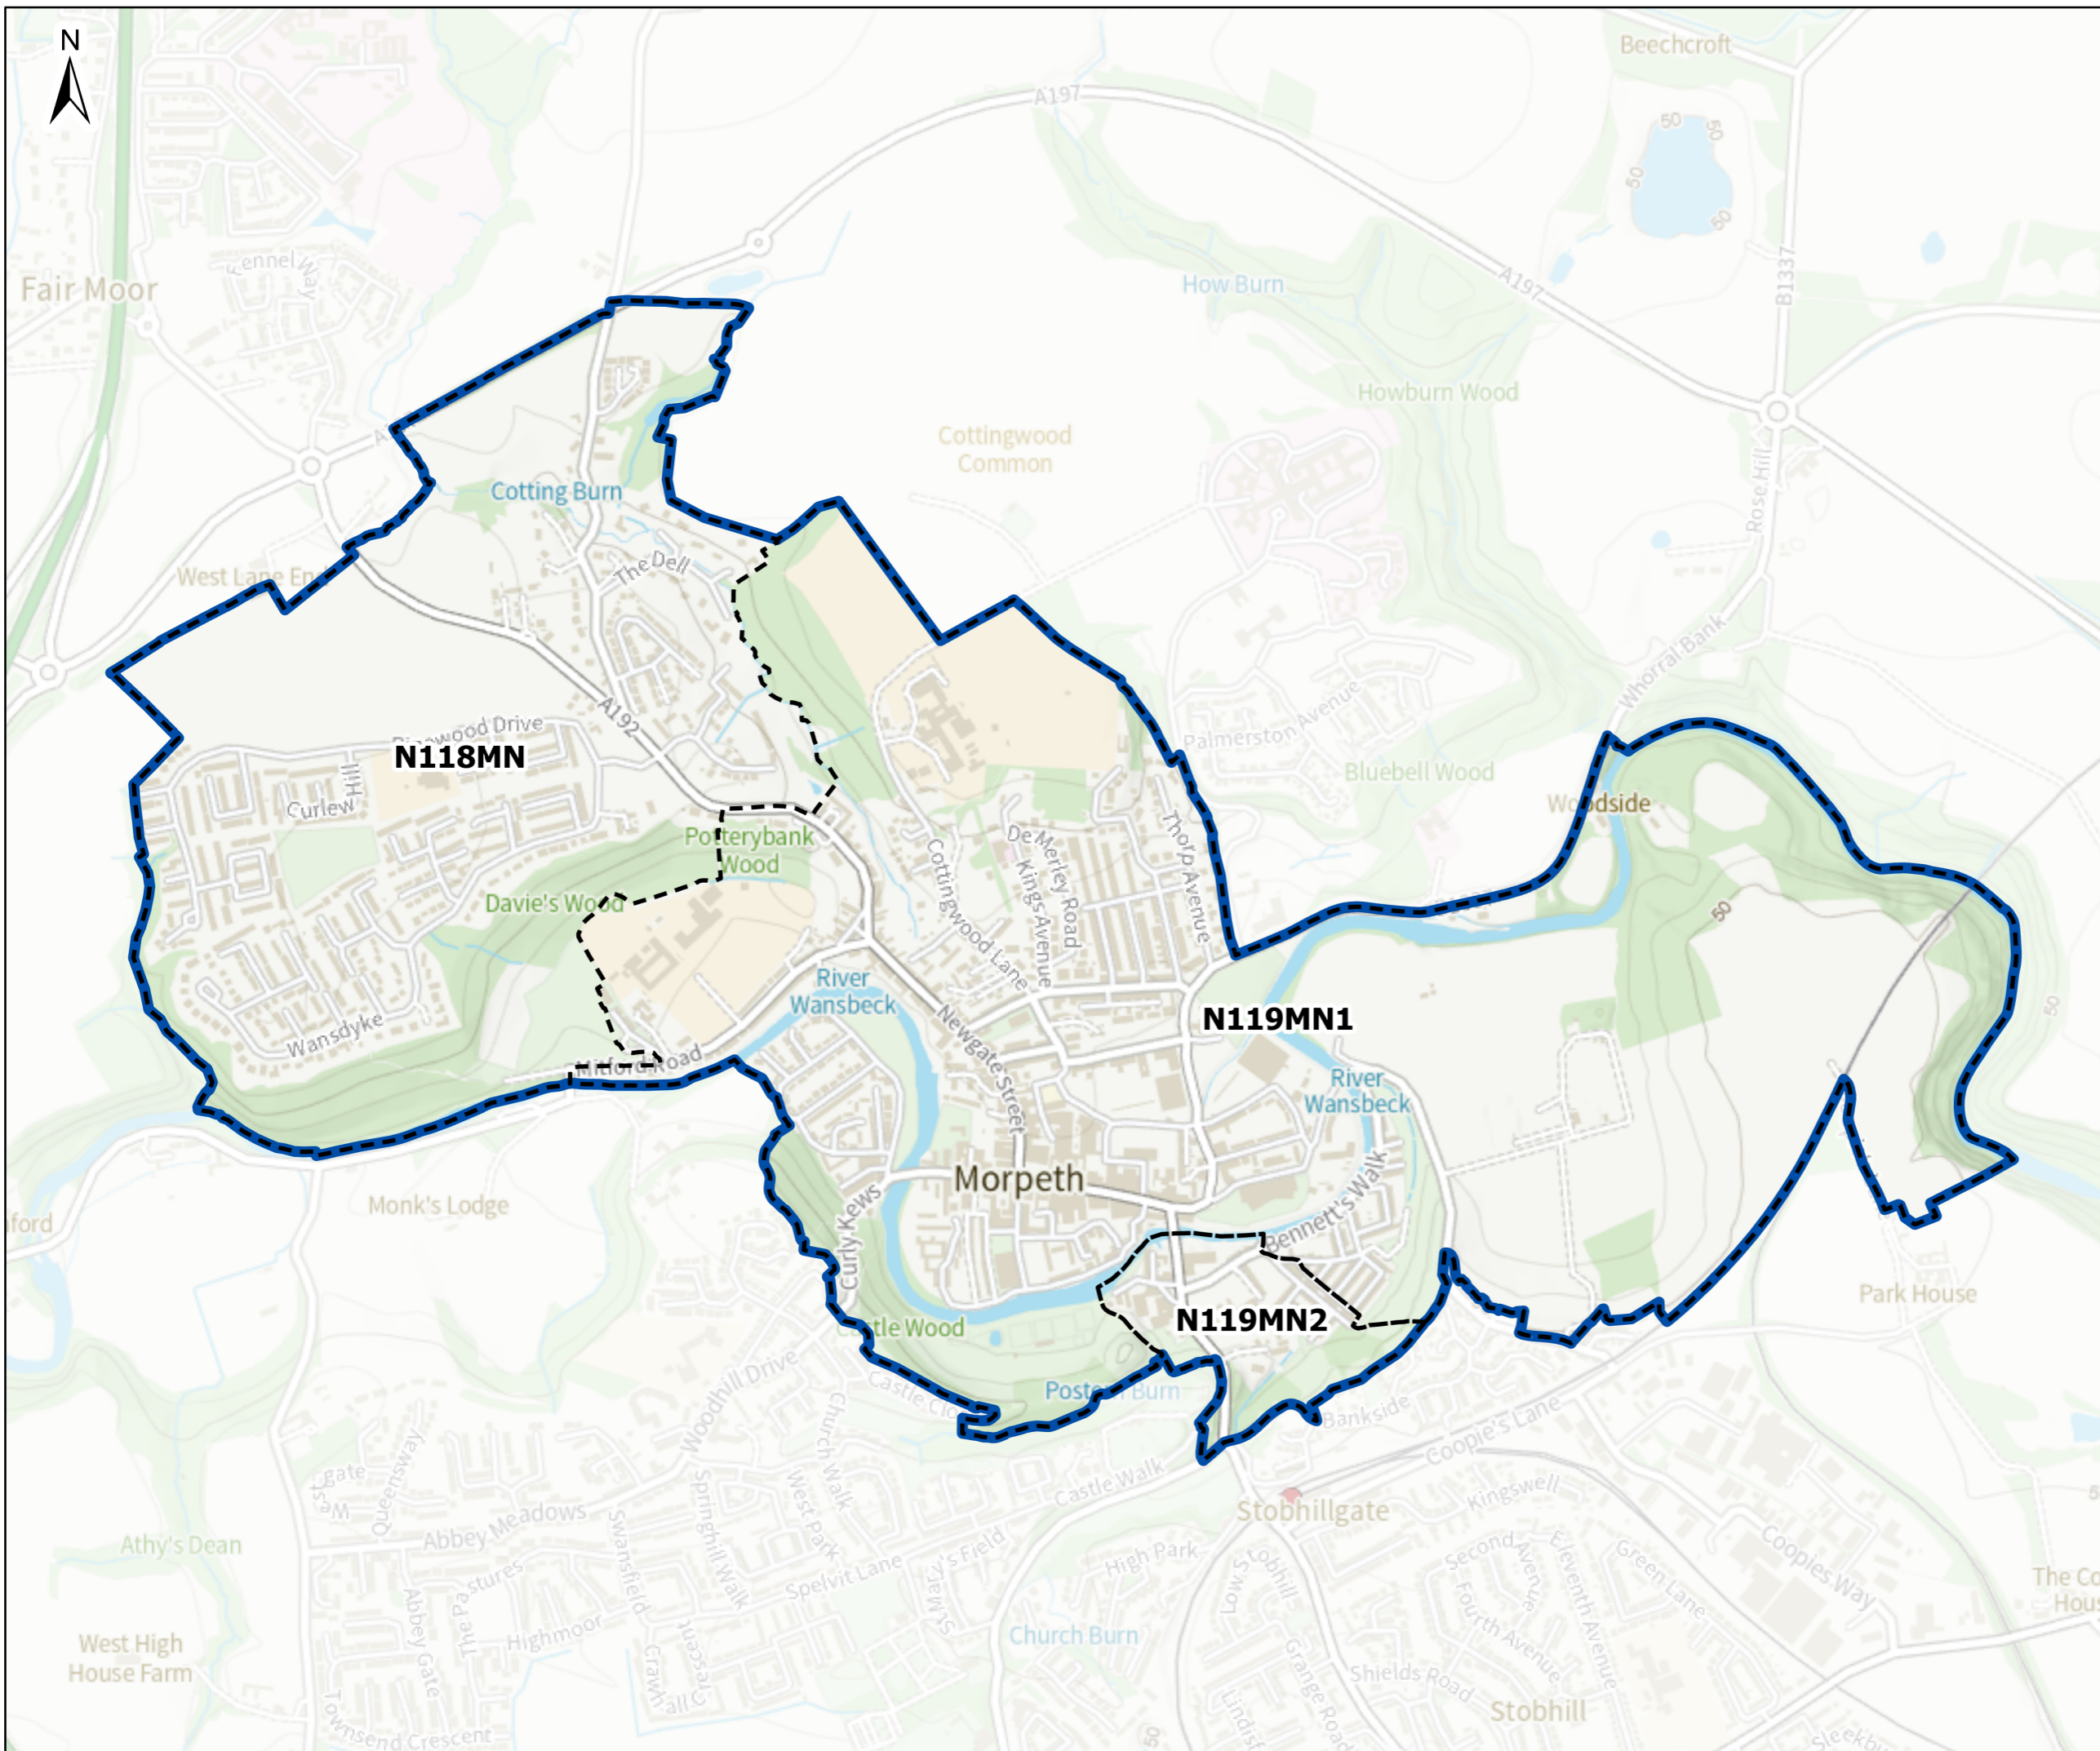

# Northumberland County Council

## LEGEND

-  Electoral Divisions
-  Polling Districts

© Crown Copyright and database rights 2024  
OS AC0000849738. Contains public sector  
information licensed under the Open  
Government Licence v3.0.

Project  
Northumberland County Council  
Electoral Division Map

Title  
**Morpeth North**

Designed / Drawn Ryan Gilchrist	Checked Lynsey Denyer
Date 07/03/25	Date 07/03/25
Sheet Size A3	Original Scale 1:11,000