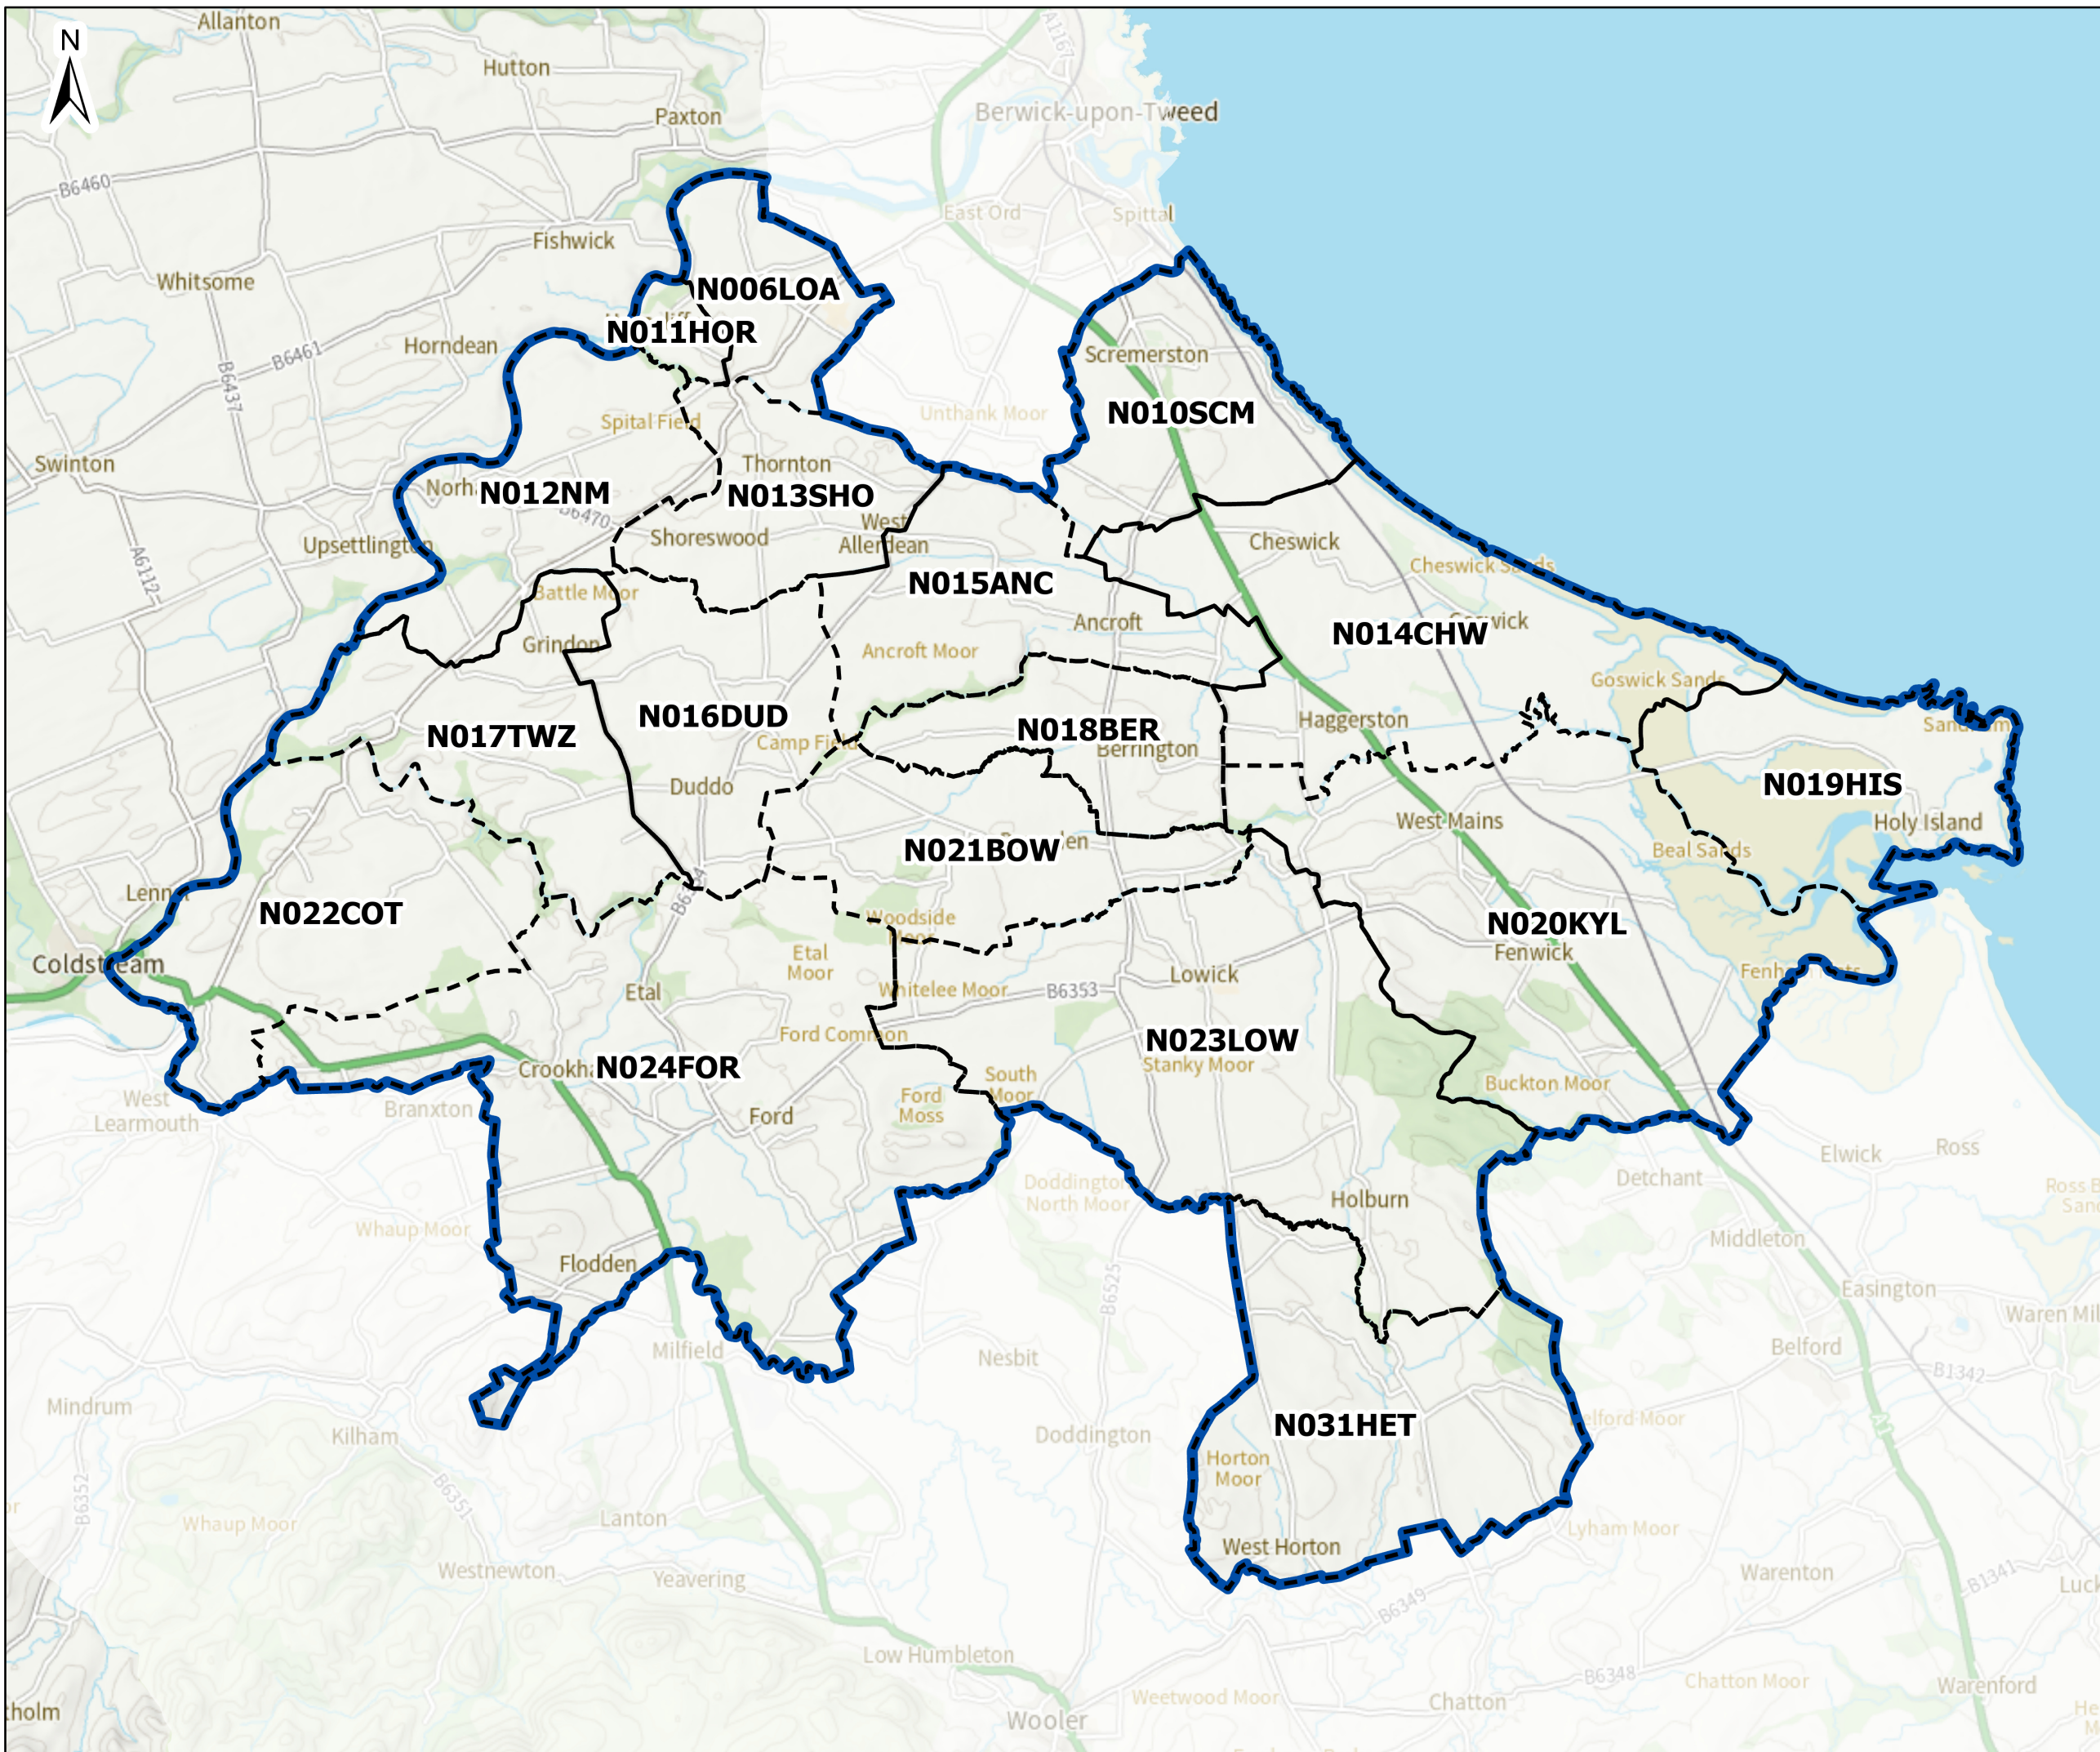

Northumberland County Council

LEGEND

- Electoral Divisions
- Polling Districts

© Crown Copyright and database rights 2024
OS AC0000849738. Contains public sector
information licensed under the Open
Government Licence v3.0.

Project
Northumberland County Council
Electoral Division Map

Title
Norham & Islandshires

Designed / Drawn Ryan Gilchrist	Checked Lynsey Denyer	
Date 07/03/25	Date 07/03/25	
Sheet Size A3	Original Scale 1:96,000	