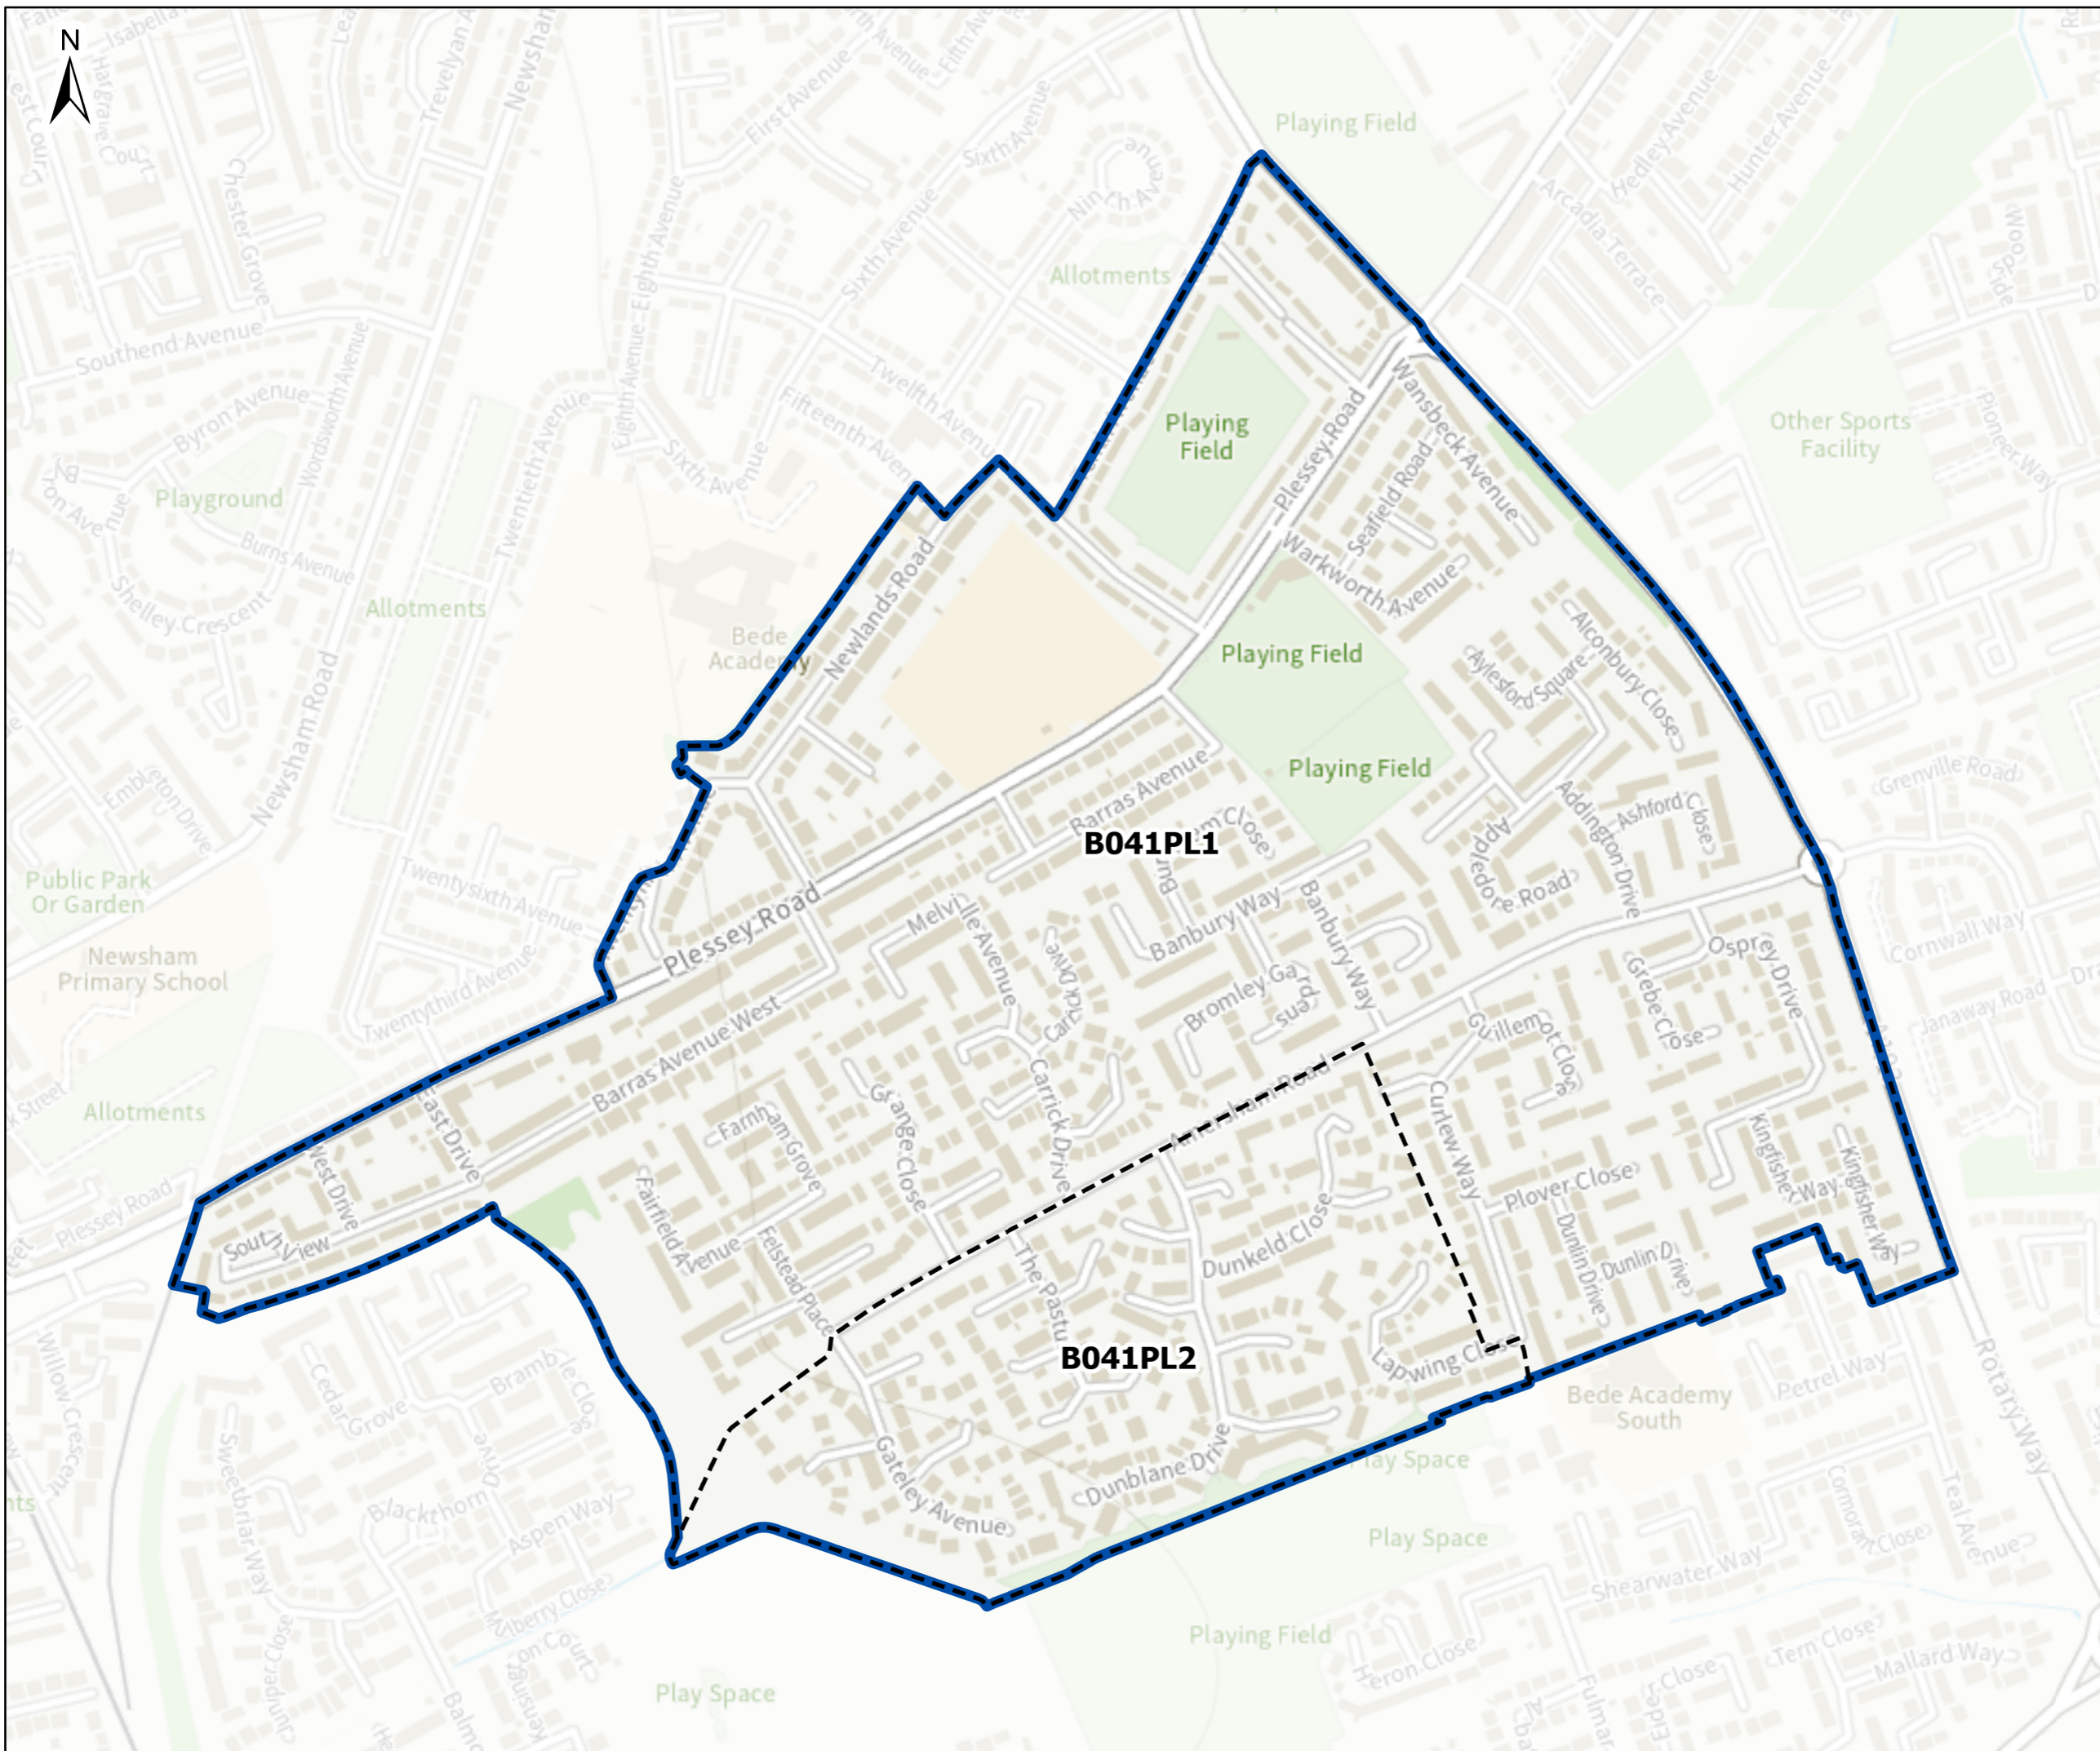

Northumberland County Council

LEGEND

-  Electoral Divisions
-  Polling Districts

© Crown Copyright and database rights 2024
 OS AC0000849738. Contains public sector
 information licensed under the Open
 Government Licence v3.0.

Project
 Northumberland County Council
 Electoral Division Map

Title
 Plessey

Designed / Drawn Ryan Gilchrist	Checked Lydney Denyer	
Date 07/03/25	Date 07/03/25	
Sheet Size A3	Original Scale 1:5,000	