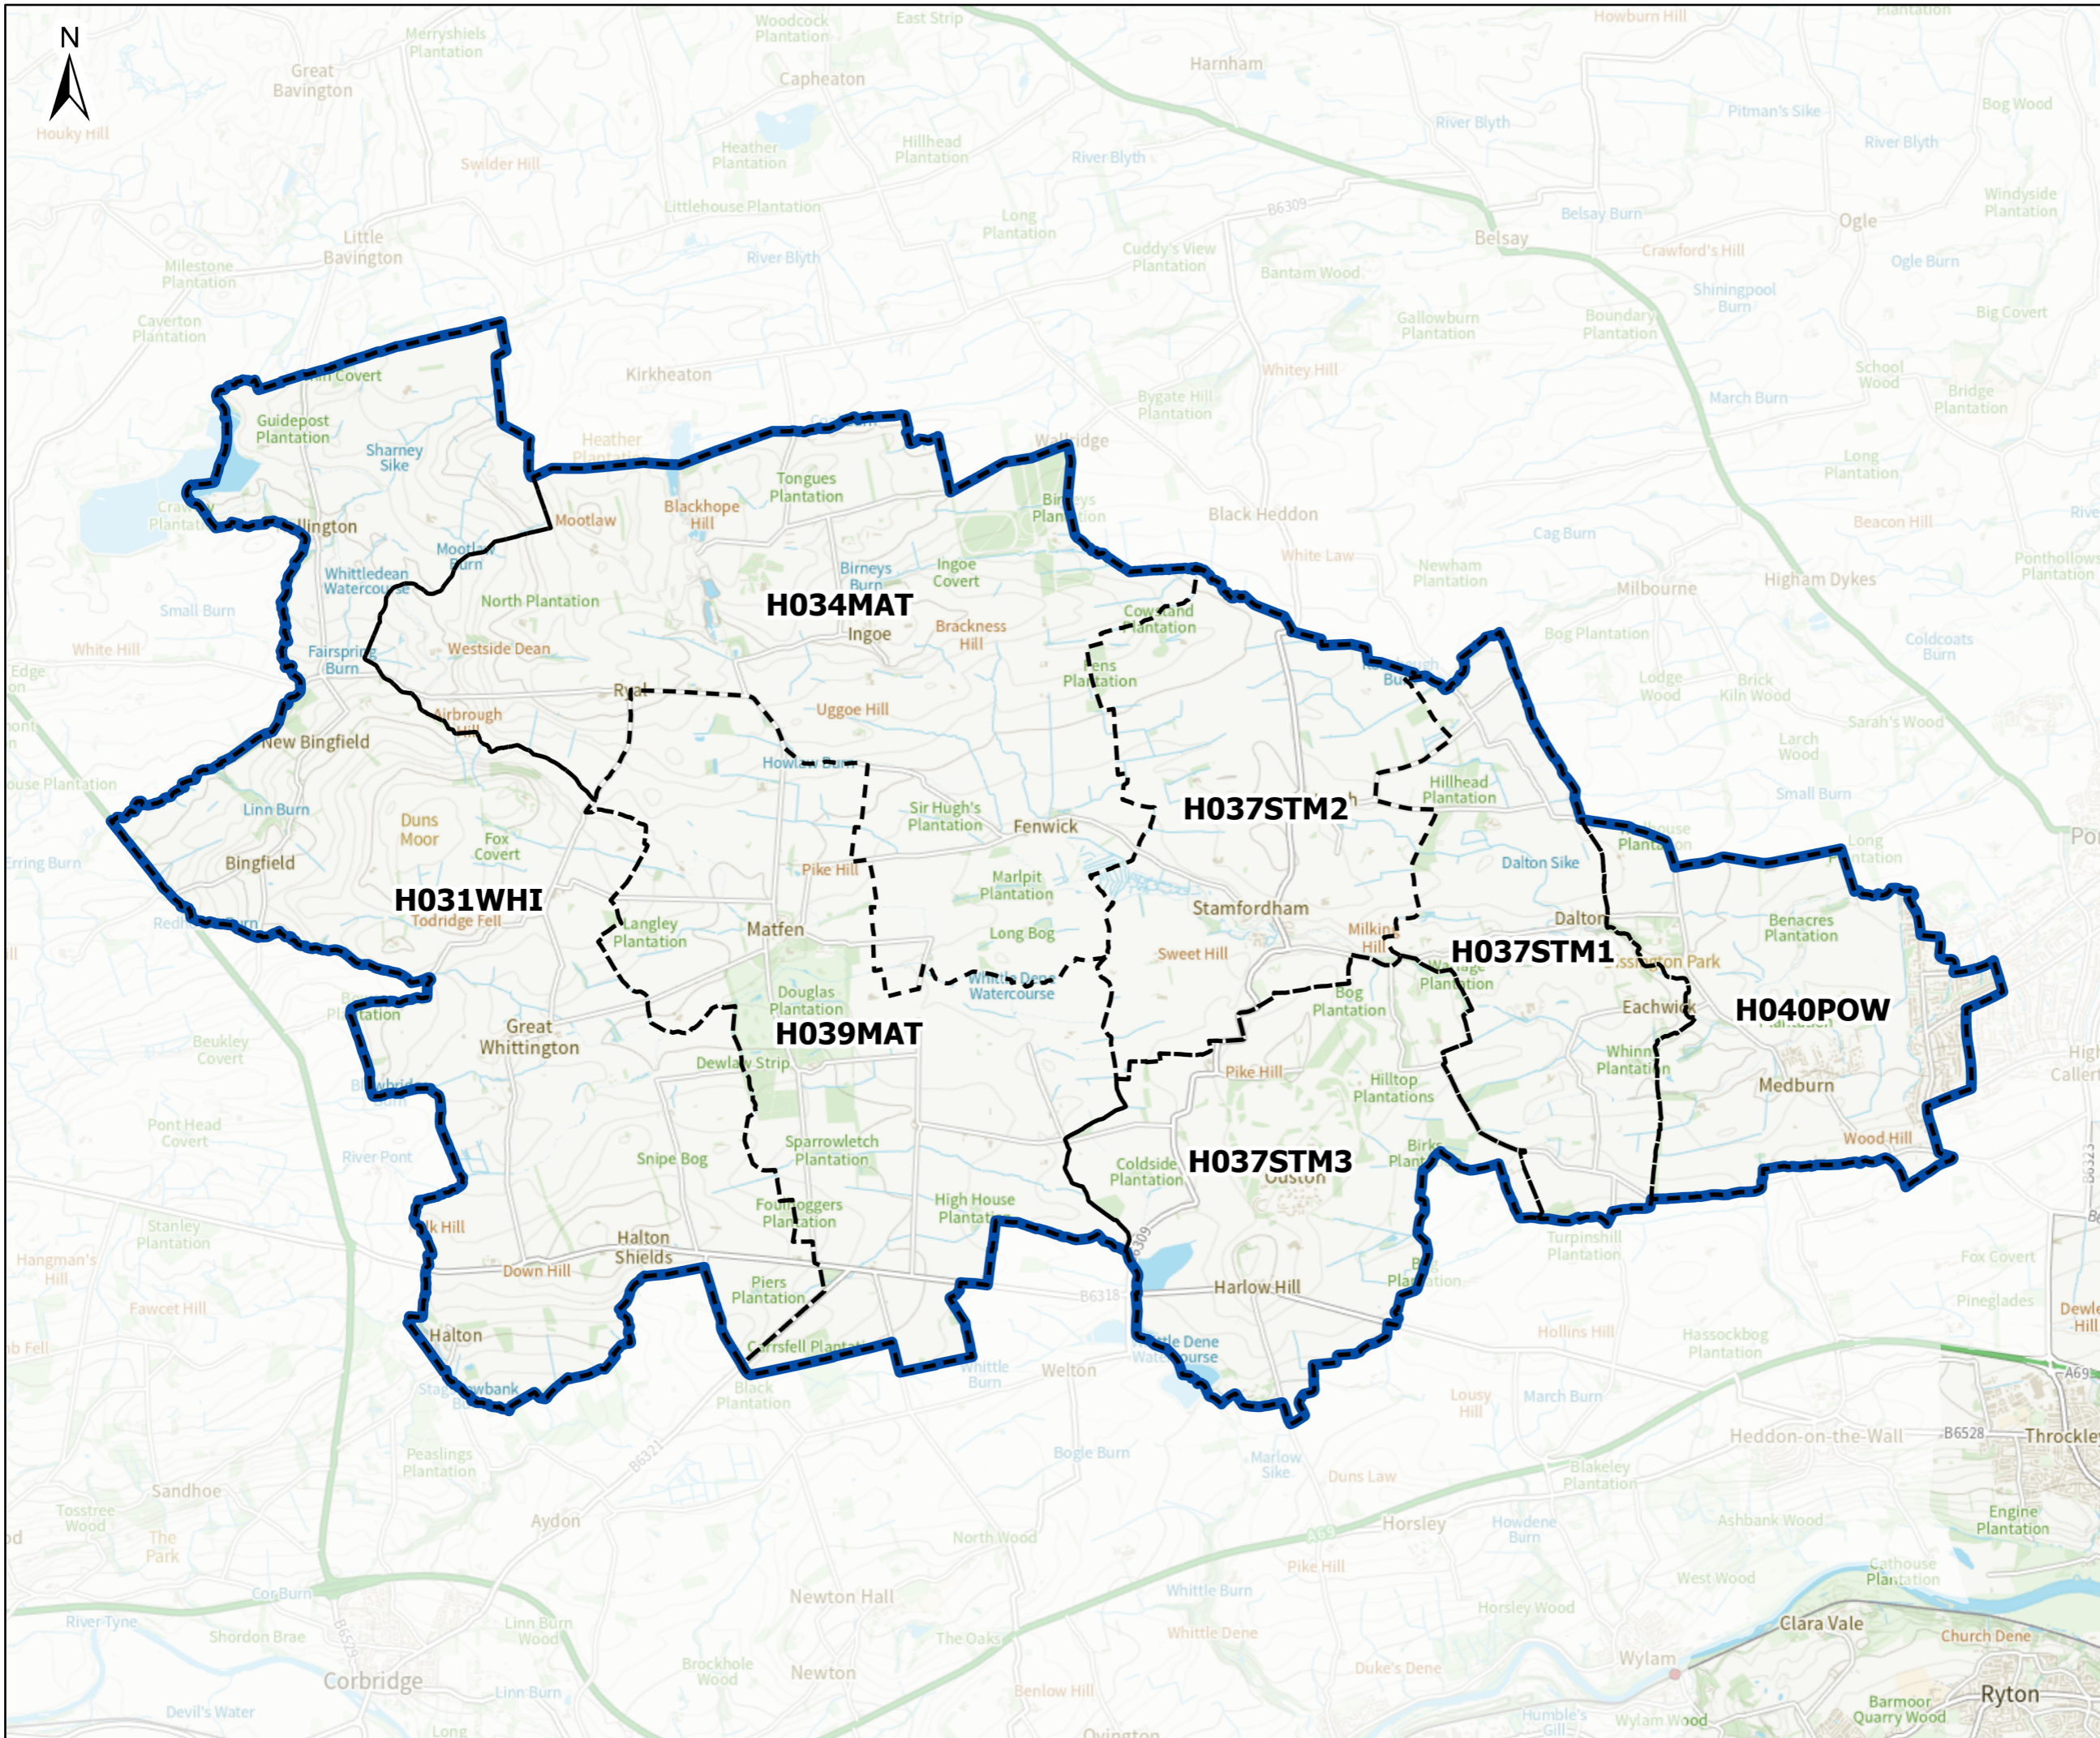

Northumberland County Council

LEGEND

-  Electoral Divisions
-  Polling Districts

© Crown Copyright and database rights 2024
OS AC0000849738. Contains public sector
information licensed under the Open
Government Licence v3.0.

Project
**Northumberland County Council
Electoral Division Map**

Title
Ponteland West

Designed / Drawn Ryan Gilchrist	Checked Lynsey Denyer	
Date 07/03/25	Date 07/03/25	
Sheet Size A3	Original Scale 1:61,000	