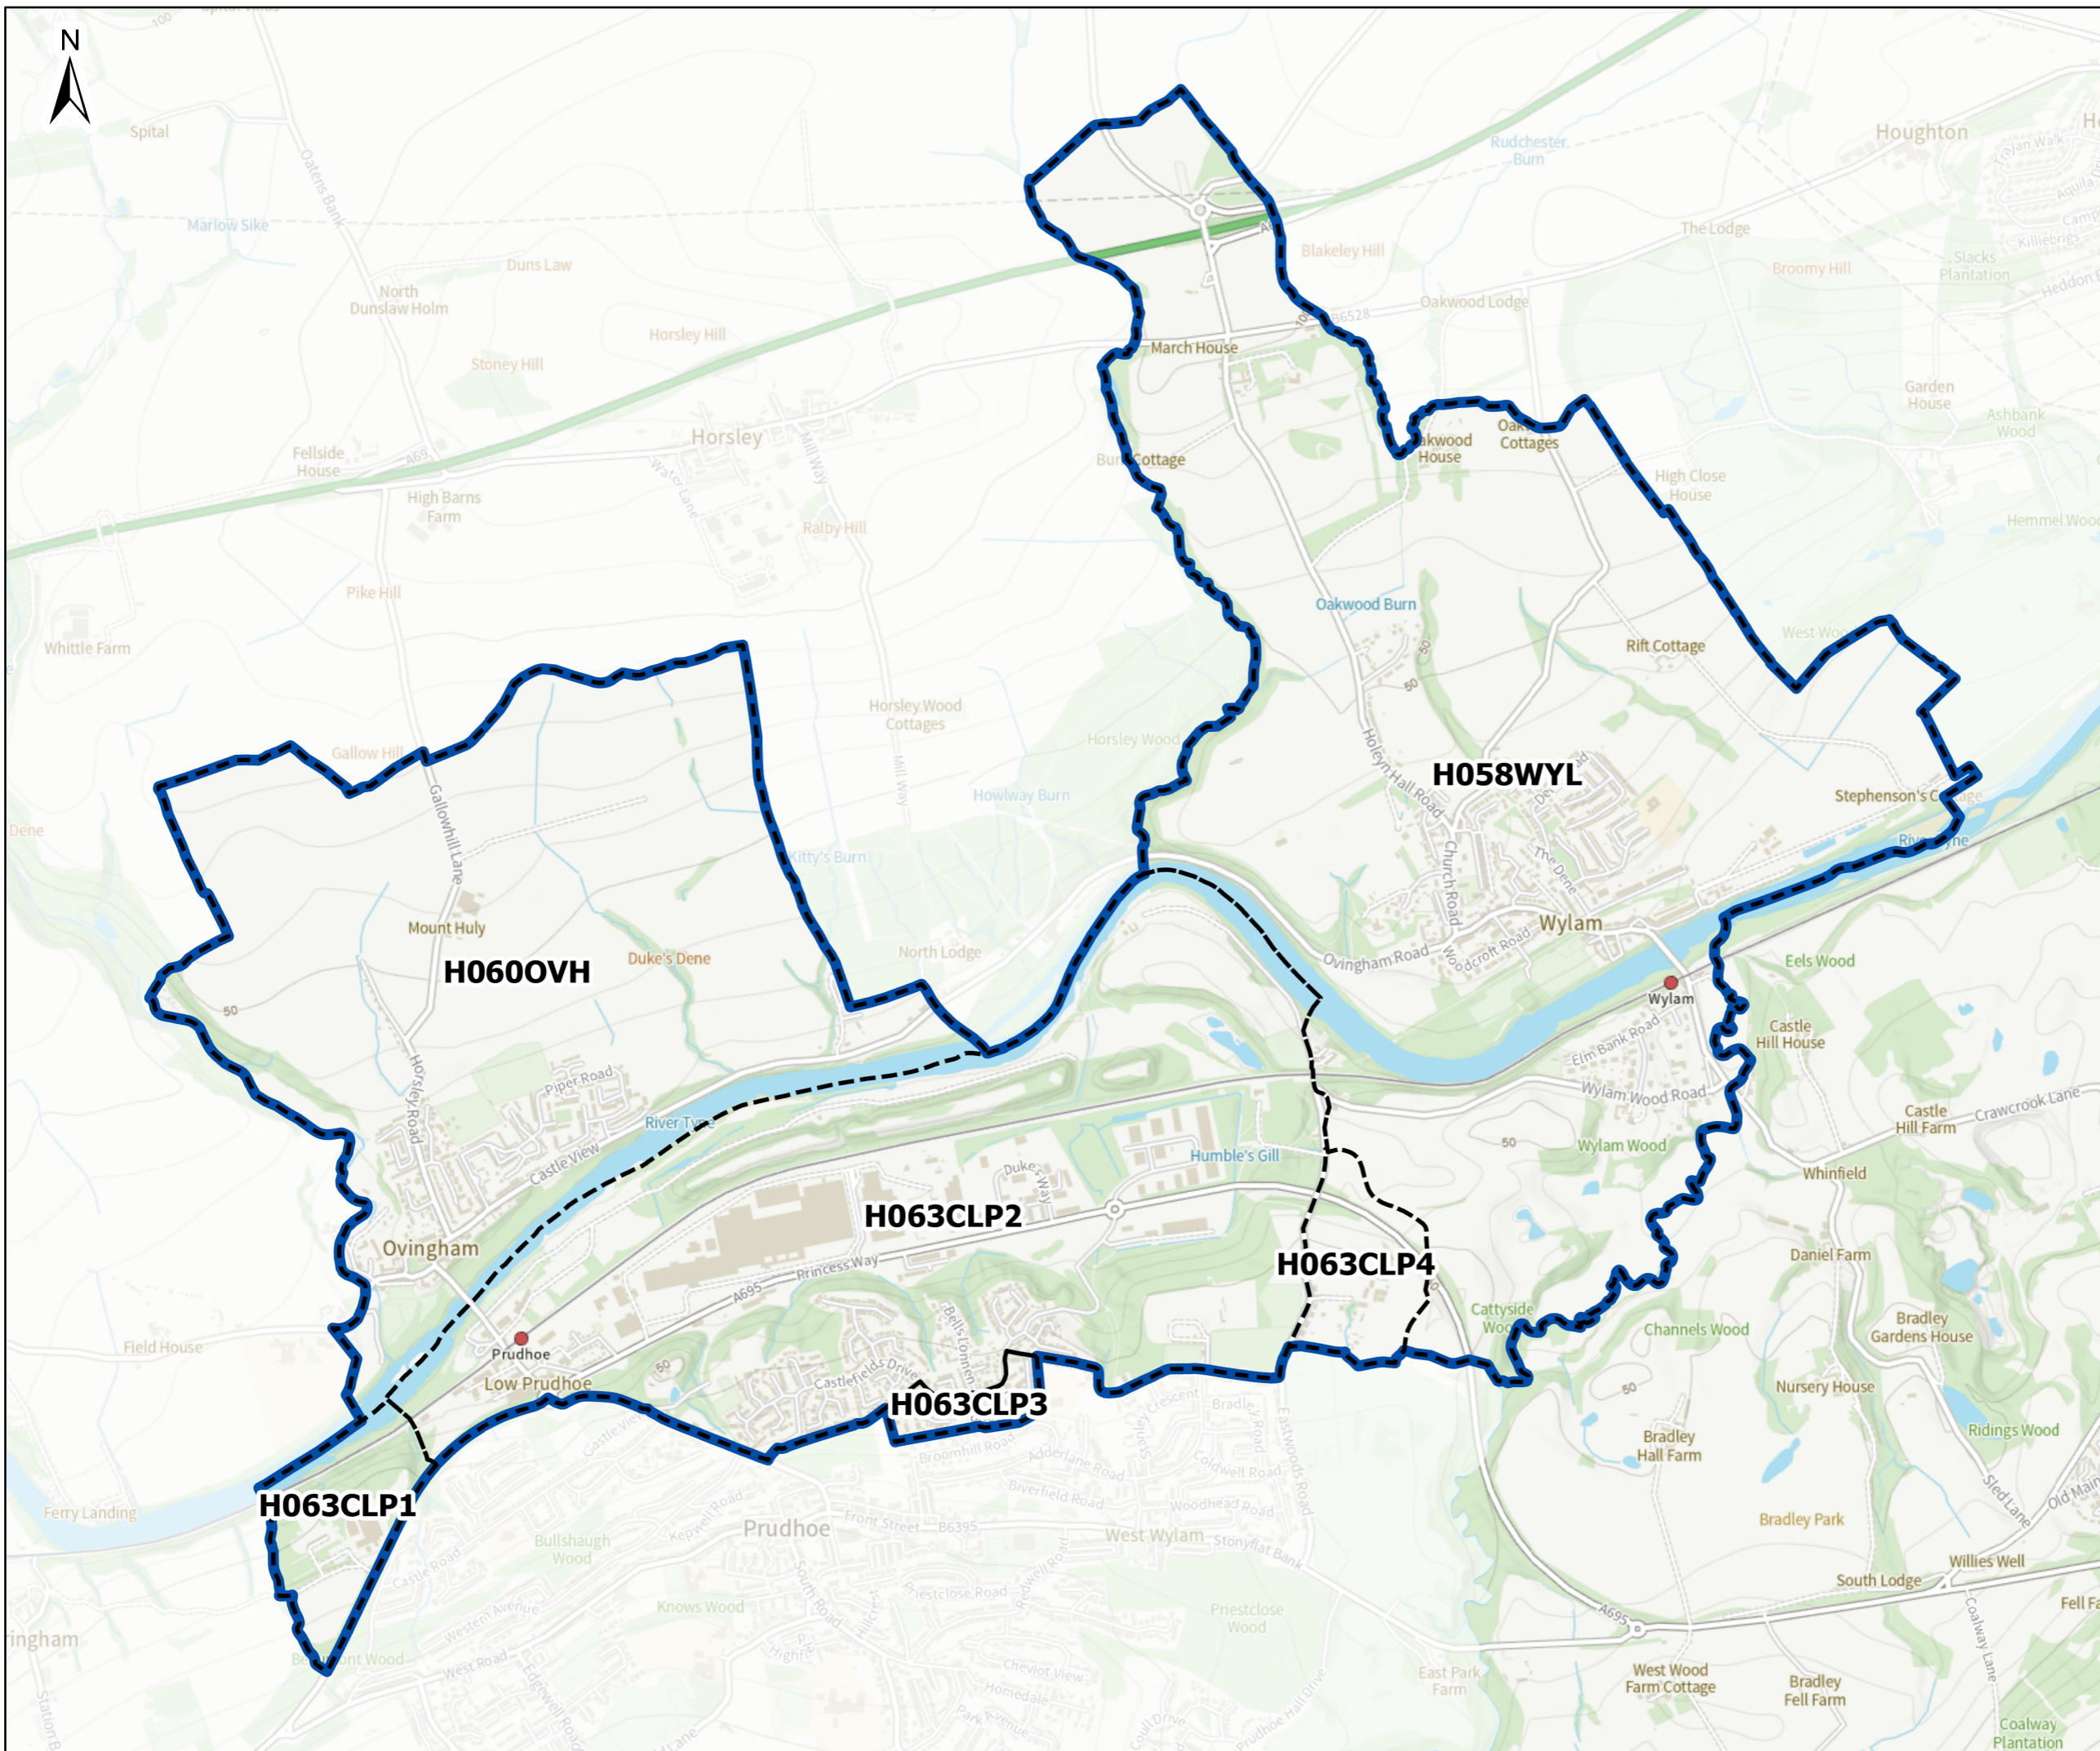

Northumberland County Council

LEGEND

- Electoral Divisions
- Polling Districts

© Crown Copyright and database rights 2024
OS AC0000849738. Contains public sector
information licensed under the Open
Government Licence v3.0.

Project
Northumberland County Council
Electoral Division Map

Title
Prudhoe North & Wylam

Designed / Drawn Ryan Gilchrist	Checked Lysey Denyer
Date 07/03/25	Date 07/03/25
Sheet Size A3	Original Scale 1:17,000