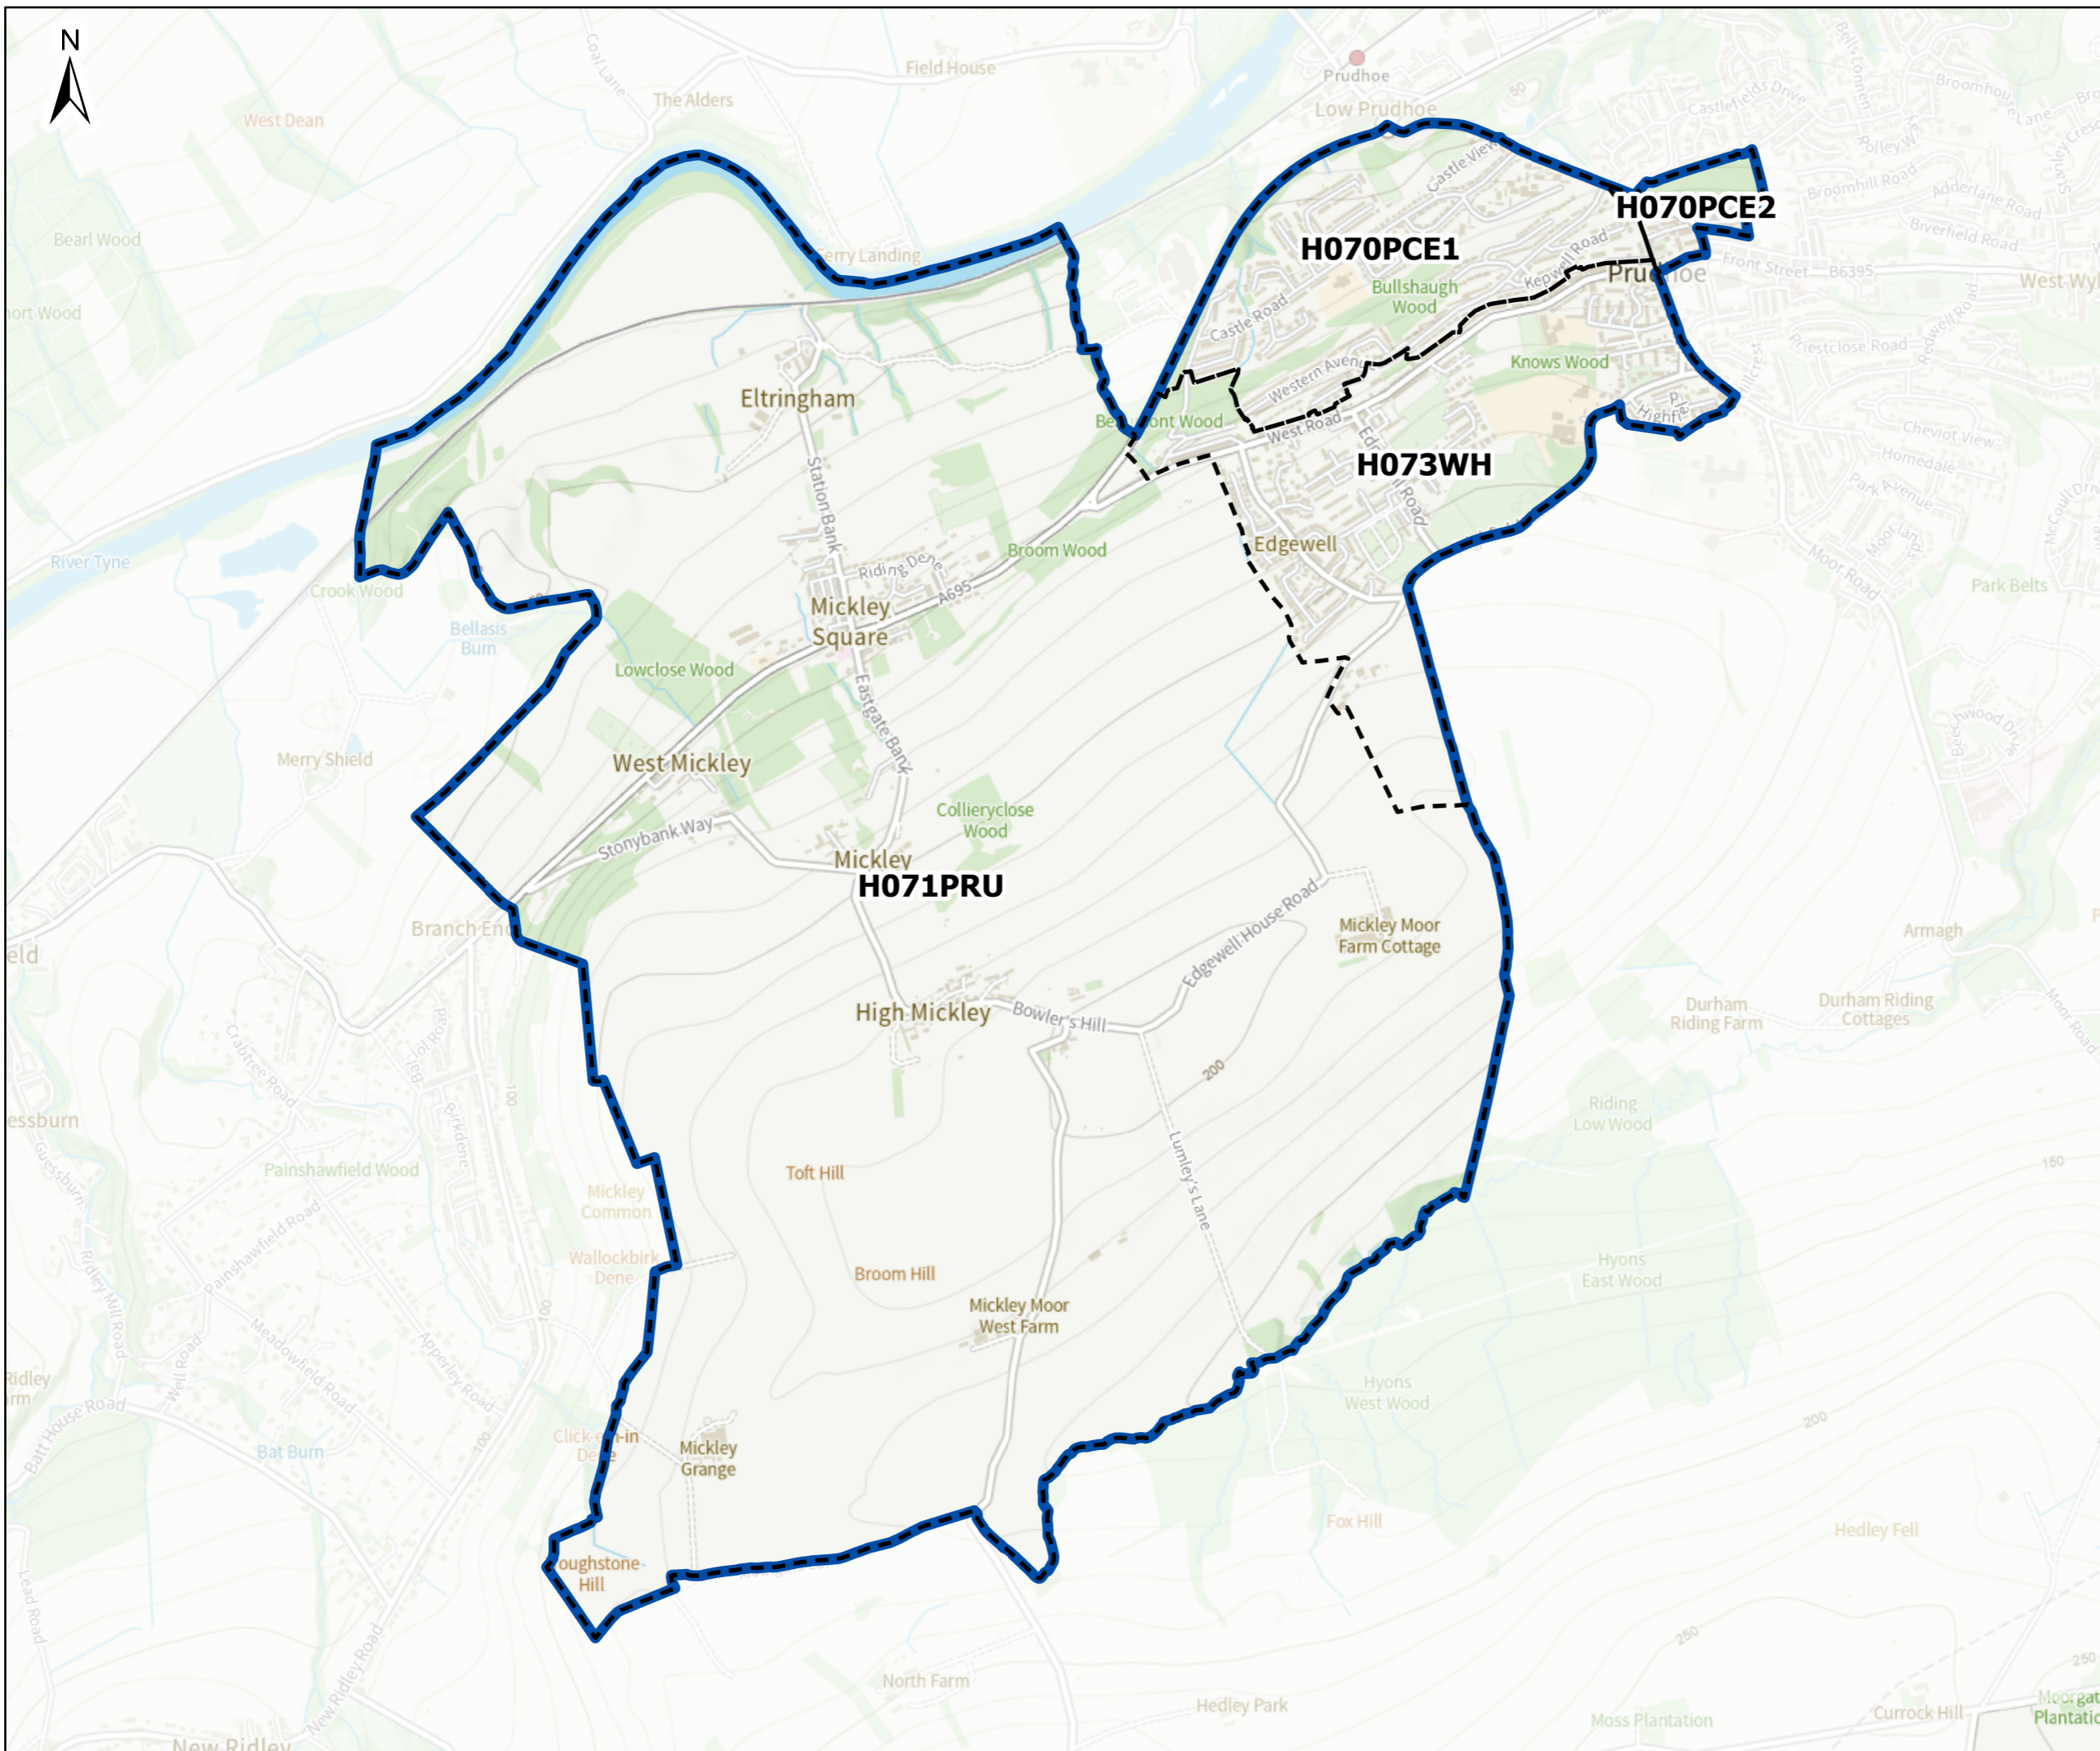

Northumberland County Council

LEGEND

-  Electoral Divisions
-  Polling Districts

© Crown Copyright and database rights 2024
OS AC0000849738. Contains public sector
information licensed under the Open
Government Licence v3.0.

Project
Northumberland County Council
Electoral Division Map

Title
Prudhoe West & Mickley

Designed / Drawn Ryan Gilchrist	Checked Lynsey Denyer	
Date 07/03/25	Date 07/03/25	
Sheet Size A3	Original Scale 1:15,000	