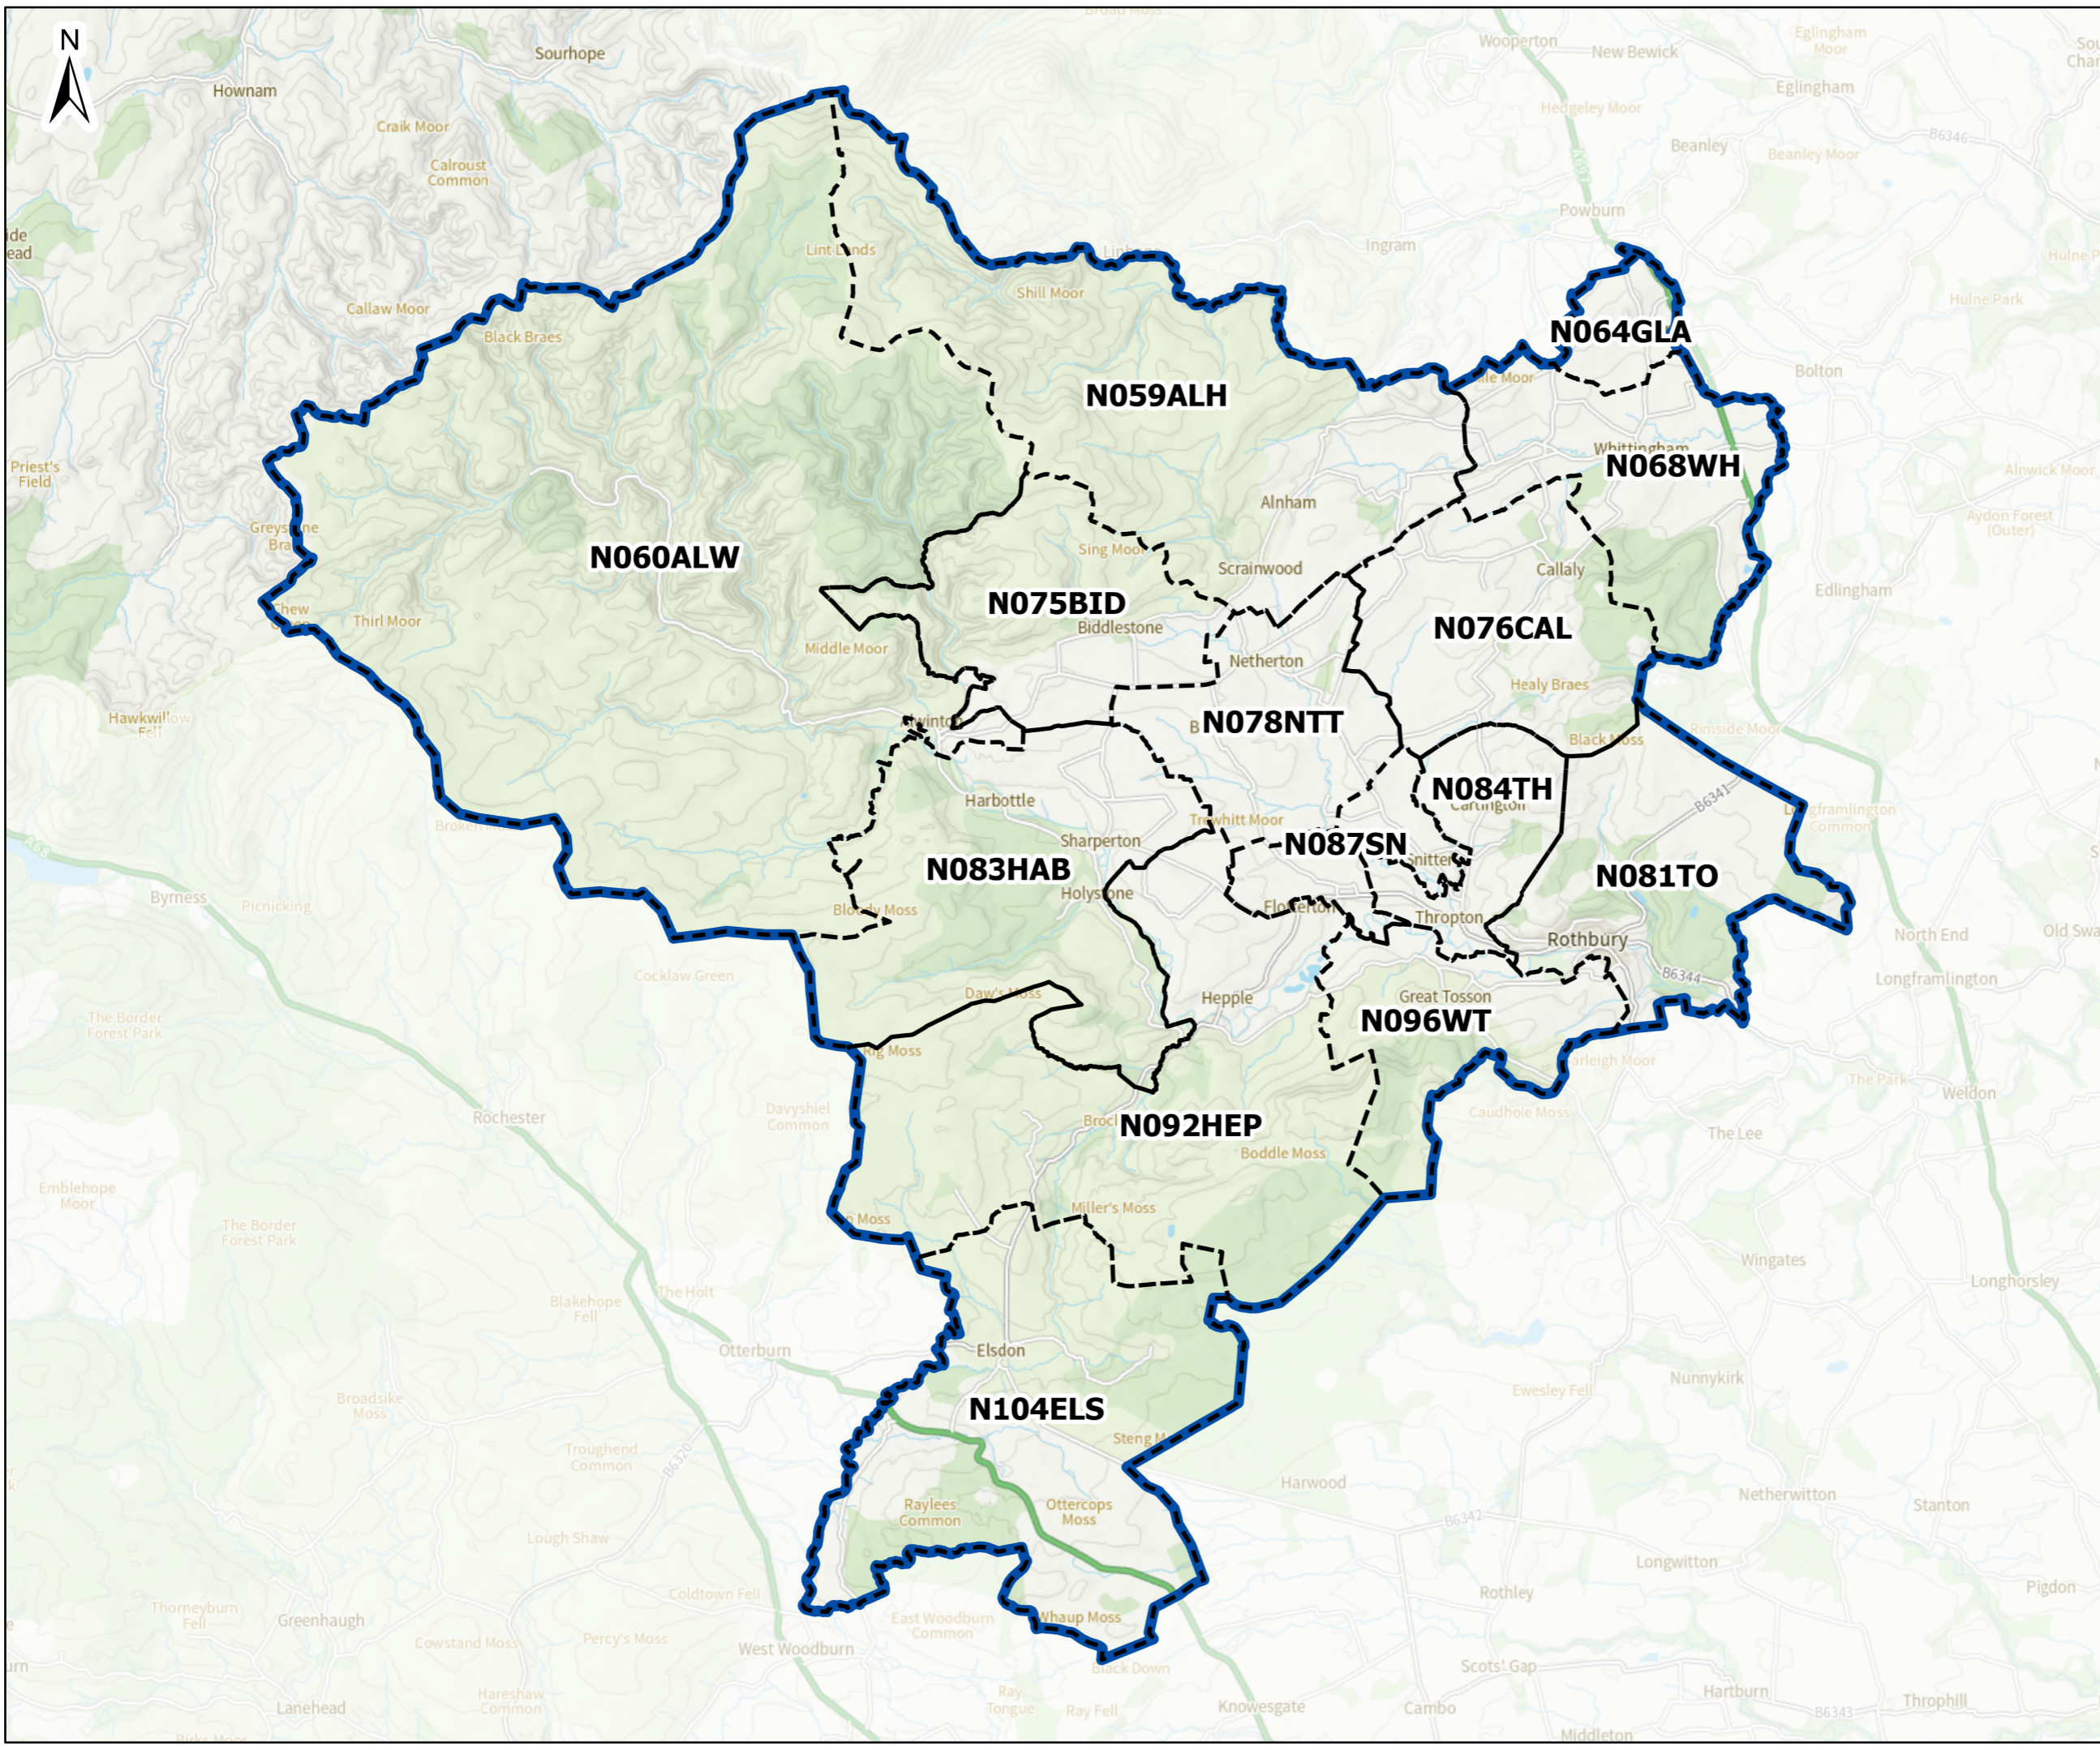

Northumberland County Council

LEGEND

-  Electoral Divisions
-  Polling Districts

© Crown Copyright and database rights 2024
OS AC0000849738. Contains public sector
information licensed under the Open
Government Licence v3.0.

Project
Northumberland County Council
Electoral Division Map

Title
Rothbury

Designed / Drawn Ryan Gilchrist	Checked Lysey Denyer	
Date 07/03/25	Date 07/03/25	
Sheet Size A3	Original Scale 1:128,000	