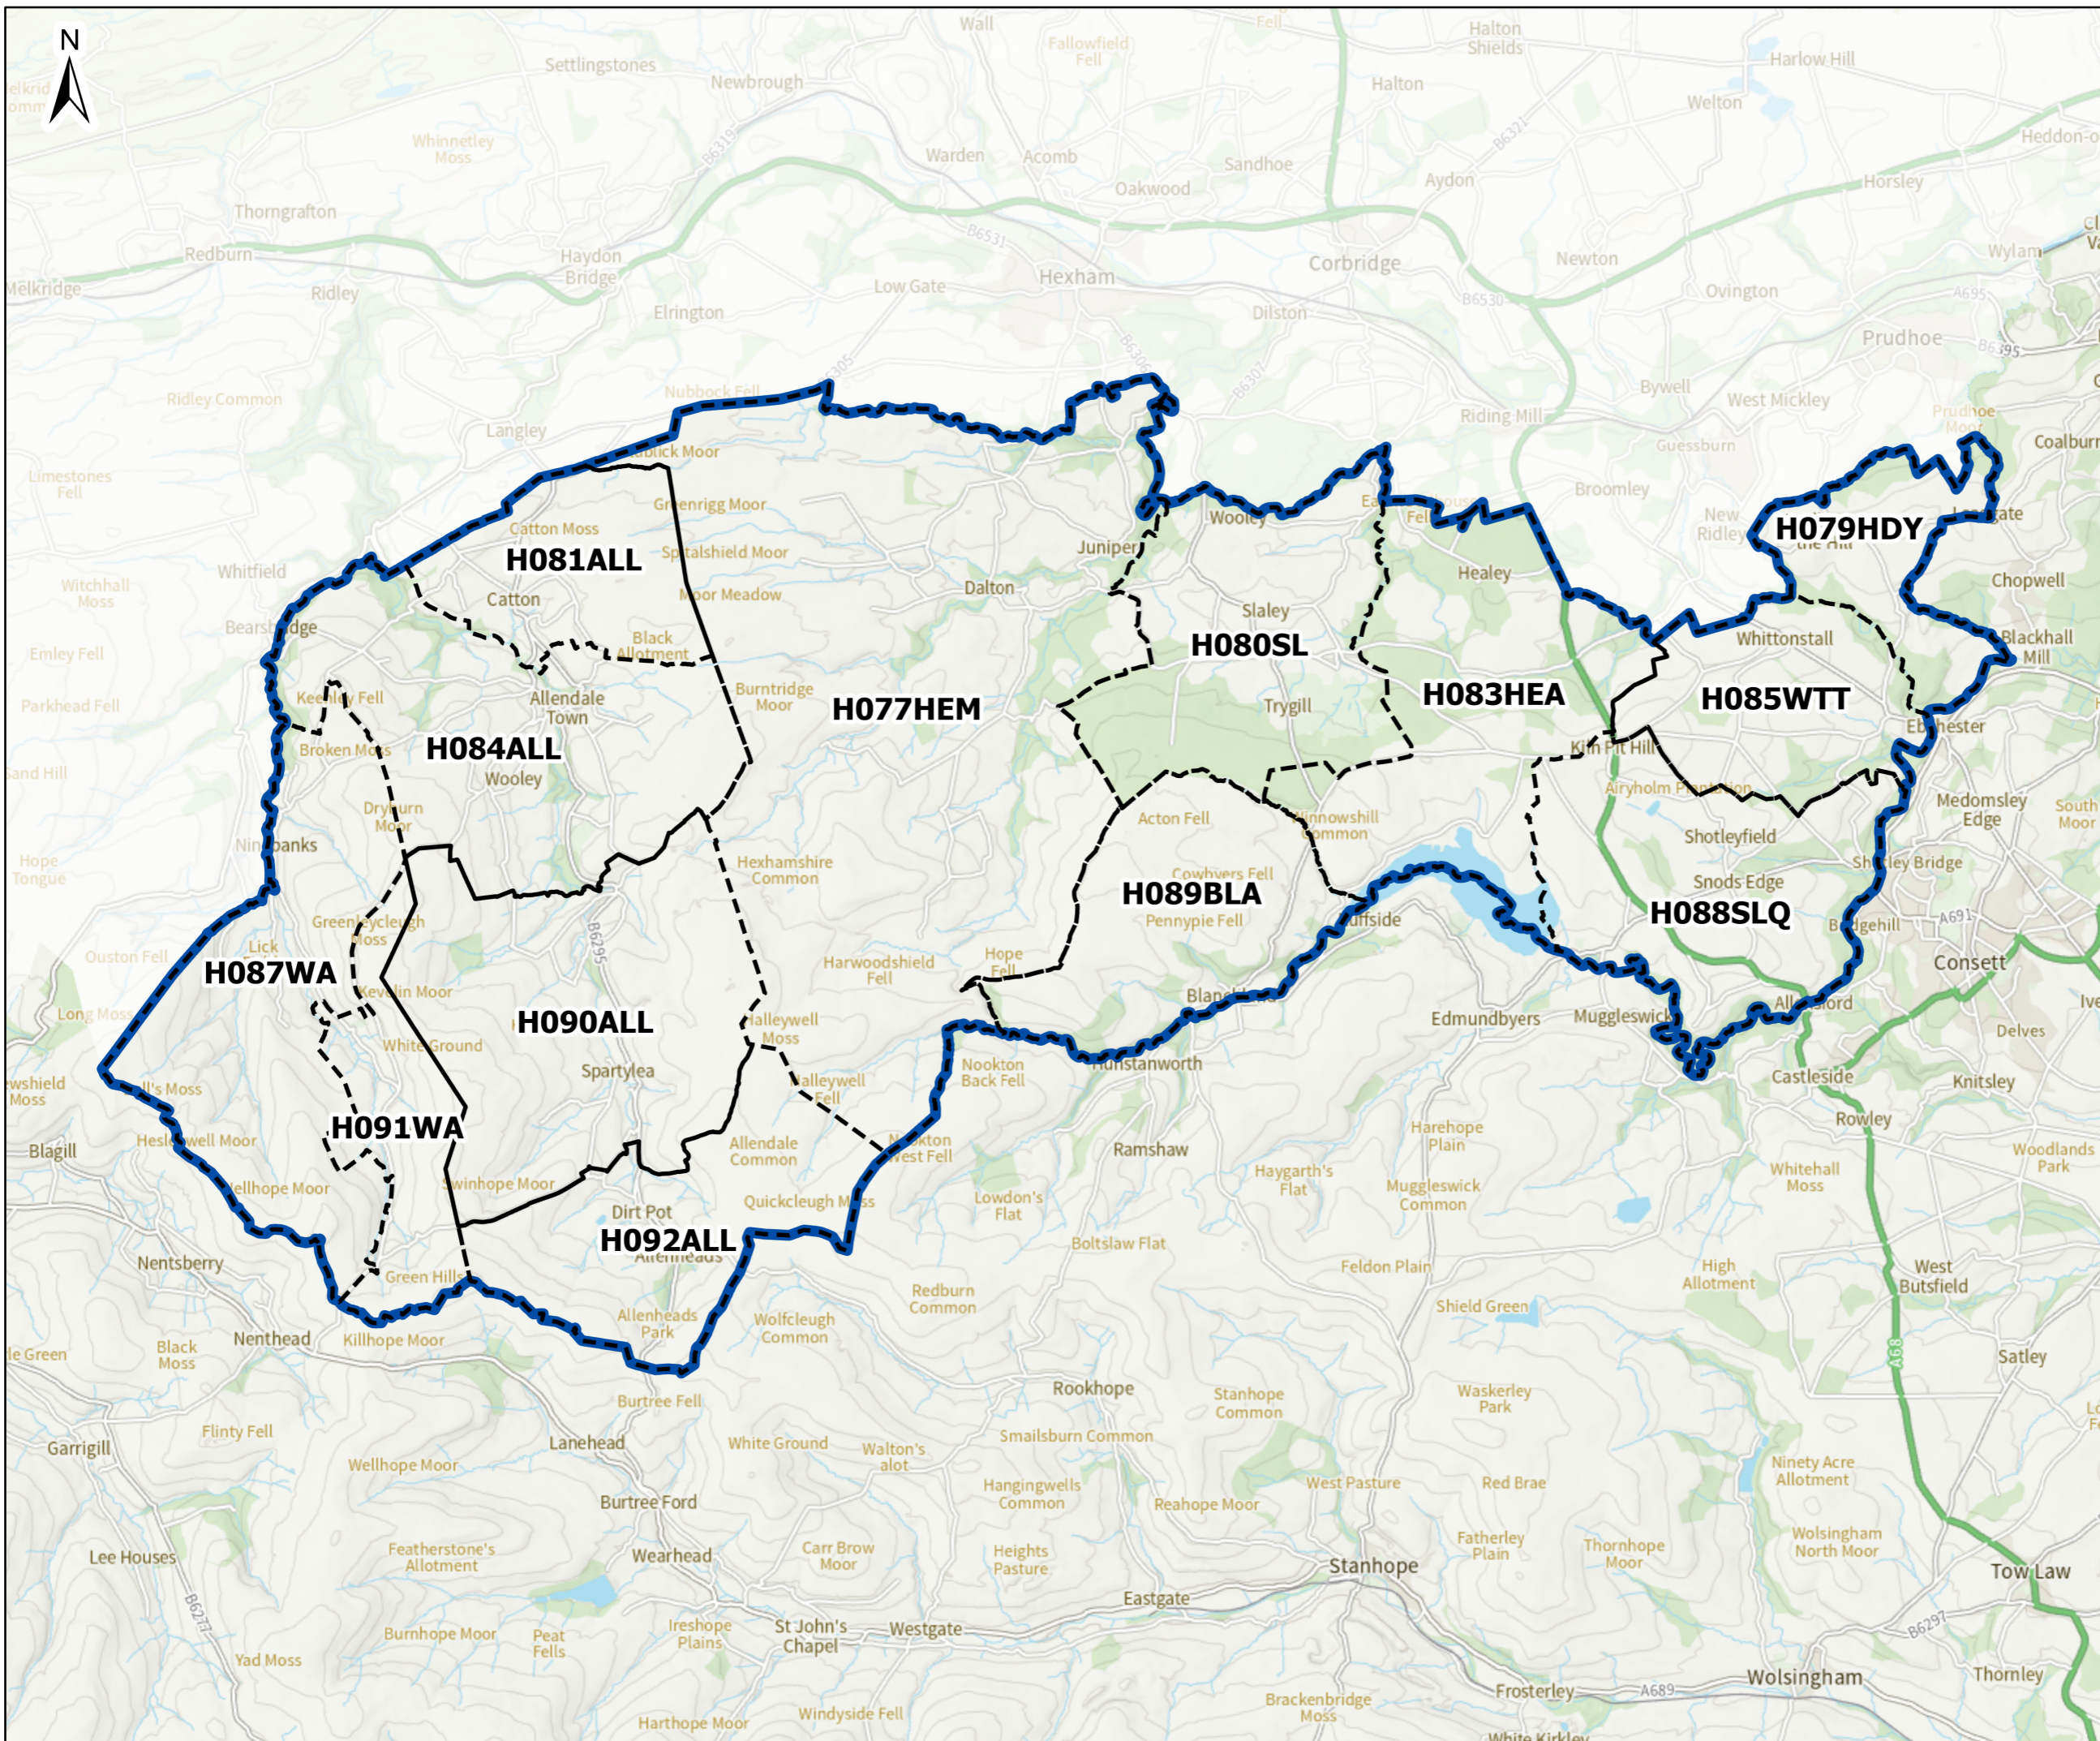

Northumberland County Council

LEGEND

-  Electoral Divisions
-  Polling Districts

© Crown Copyright and database rights 2024
OS AC0000849738. Contains public sector
information licensed under the Open
Government Licence v3.0.

Project
**Northumberland County Council
Electoral Division Map**

Title
South Tynedale

Designed / Drawn Ryan Gilchrist	Checked Lysey Denyer
Date 07/03/25	Date 07/03/25
Sheet Size A3	Original Scale 1:118,000