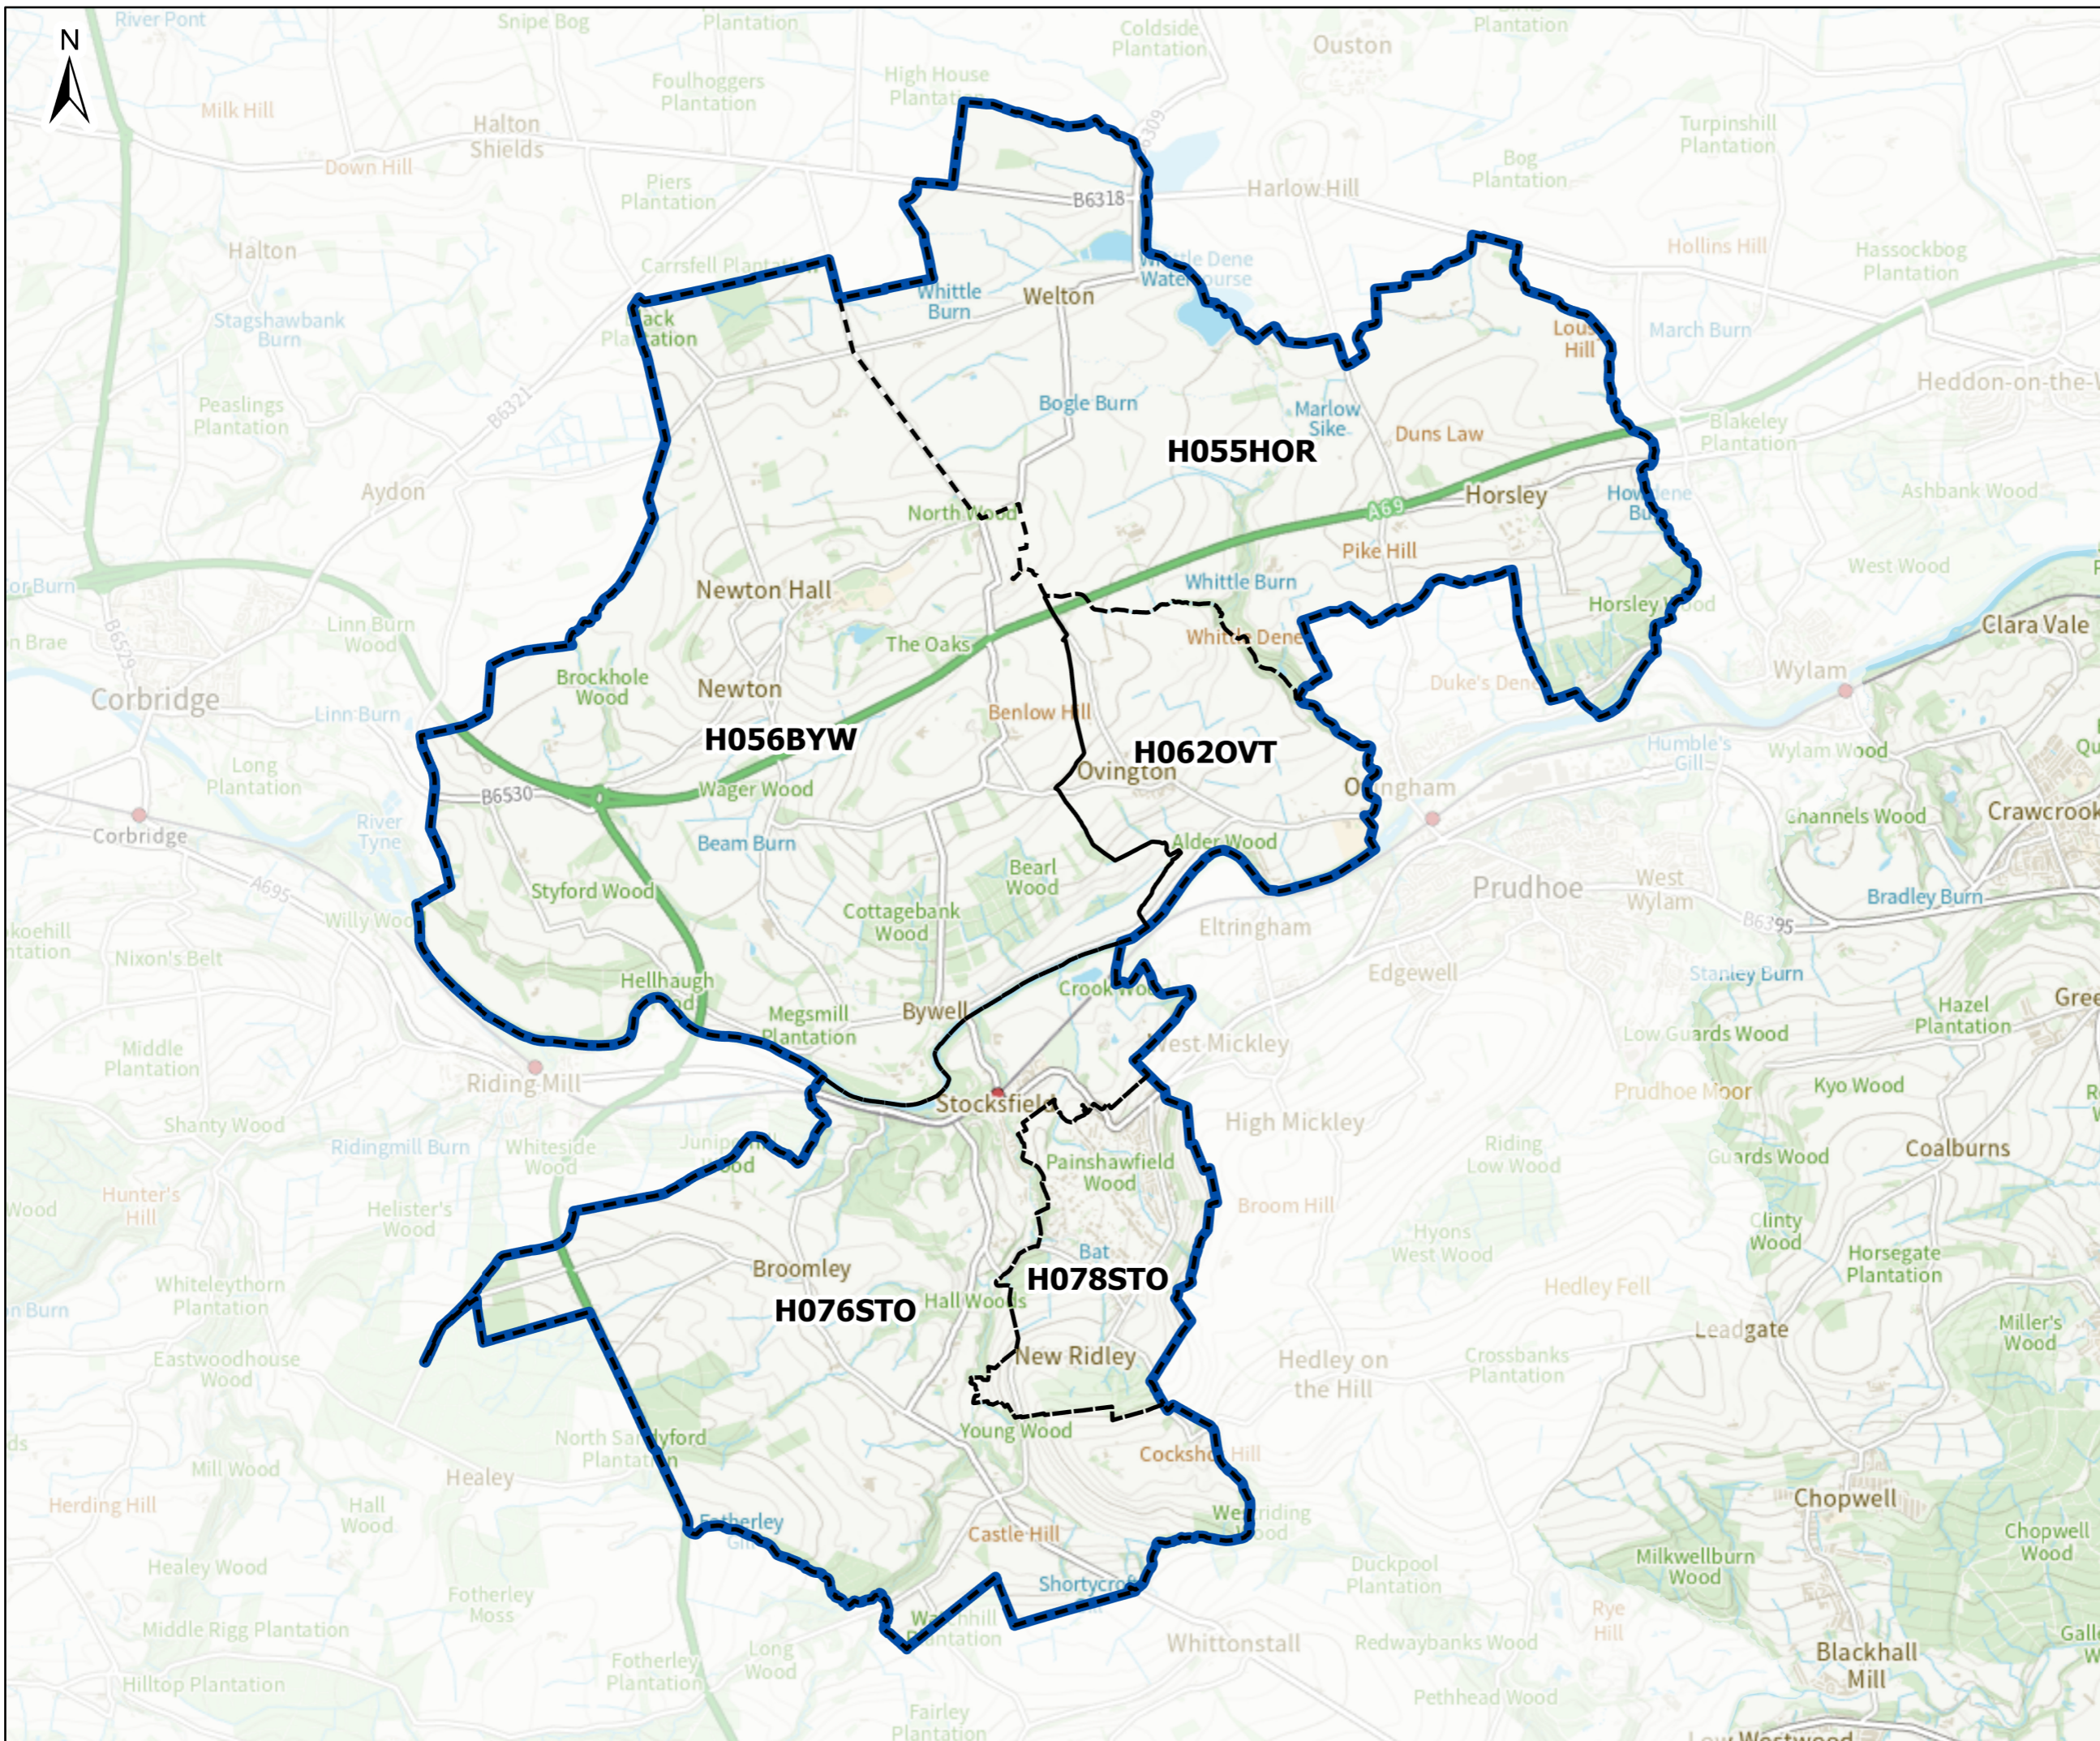

Northumberland County Council

LEGEND

- Electoral Divisions
- Polling Districts

© Crown Copyright and database rights 2024
OS AC0000849738. Contains public sector
information licensed under the Open
Government Licence v3.0.

Project
Northumberland County Council
Electoral Division Map

Title
Stocksfield & Bywell

Designed / Drawn Ryan Gilchrist	Checked Lydney Denyer	
Date 07/03/25	Date 07/03/25	
Sheet Size A3	Original Scale 1:47,000	