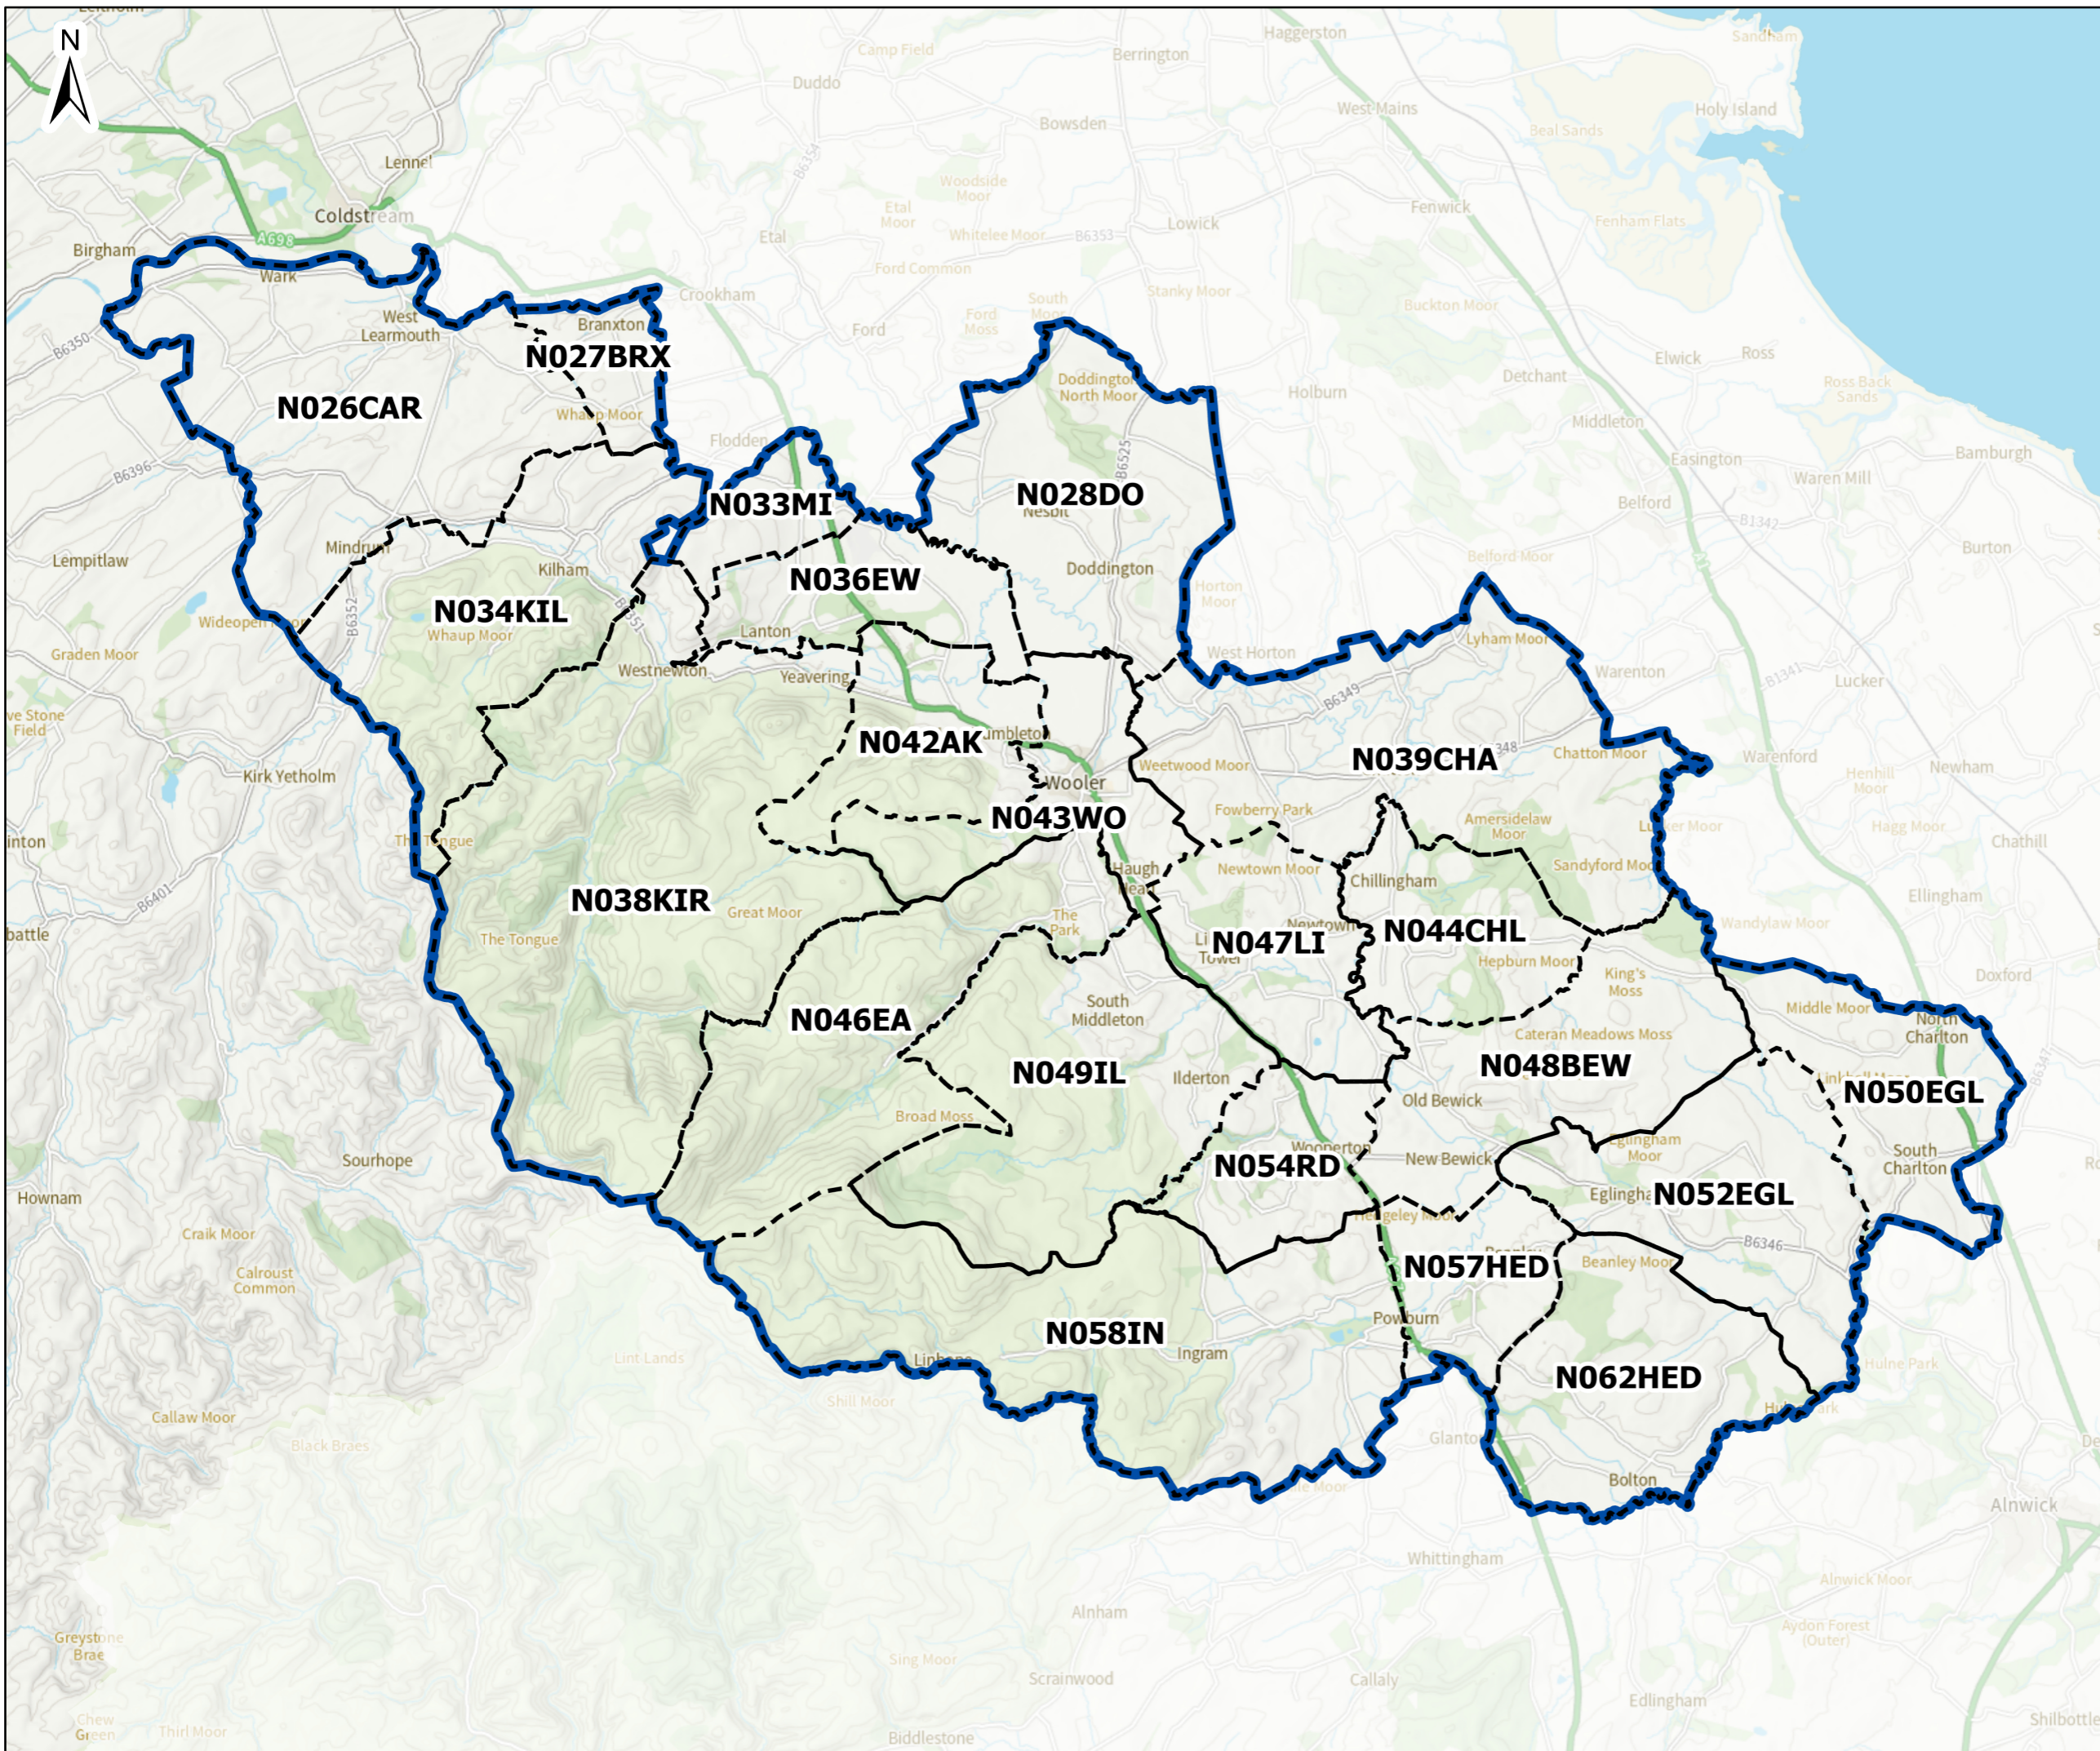

Northumberland County Council

LEGEND

- Electoral Divisions
- Polling Districts

© Crown Copyright and database rights 2024
OS AC0000849738. Contains public sector
information licensed under the Open
Government Licence v3.0.

Project
**Northumberland County Council
Electoral Division Map**

Title
Wooler

Designed / Drawn Ryan Gilchrist	Checked Lysey Denyer	
Date 07/03/25	Date 07/03/25	
Sheet Size A3	Original Scale 1:128,000	